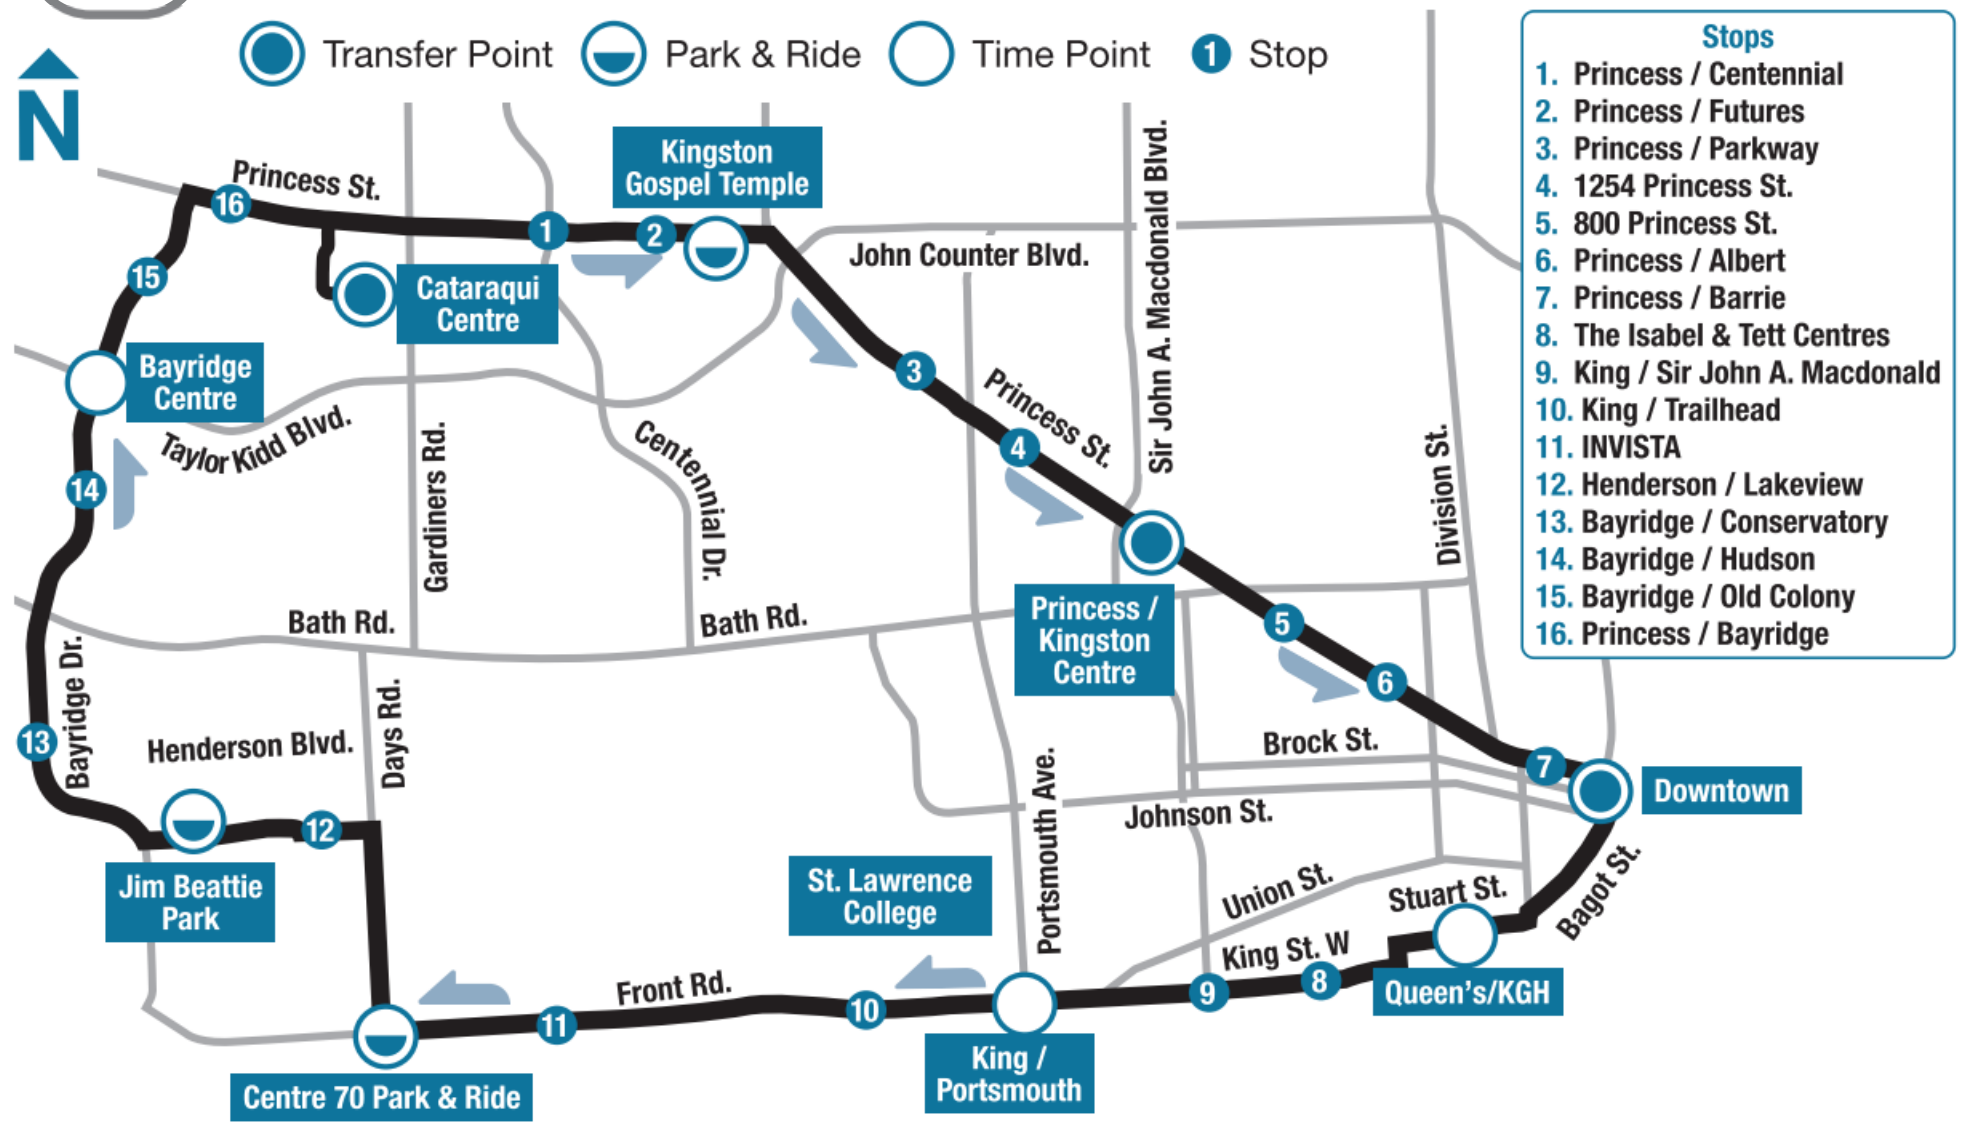

501

Express | Cataraqi Centre - Downtown

502

Express | Downtown - Cataraqui Centre

Monday - Friday

Table for Route 4 on Monday-Friday, showing departure times from various locations to downtown and back.

Monday - Friday

Table for Route 4 on Monday-Friday, showing departure times from various locations to downtown and back.

Saturday

Table for Route 4 on Saturday, showing departure times from various locations to downtown and back.

Saturday

Table for Route 4 on Saturday, showing departure times from various locations to downtown and back.

Sunday

Table for Route 4 on Sunday, showing departure times from various locations to downtown and back.

Sunday

Table for Route 4 on Sunday, showing departure times from various locations to downtown and back.