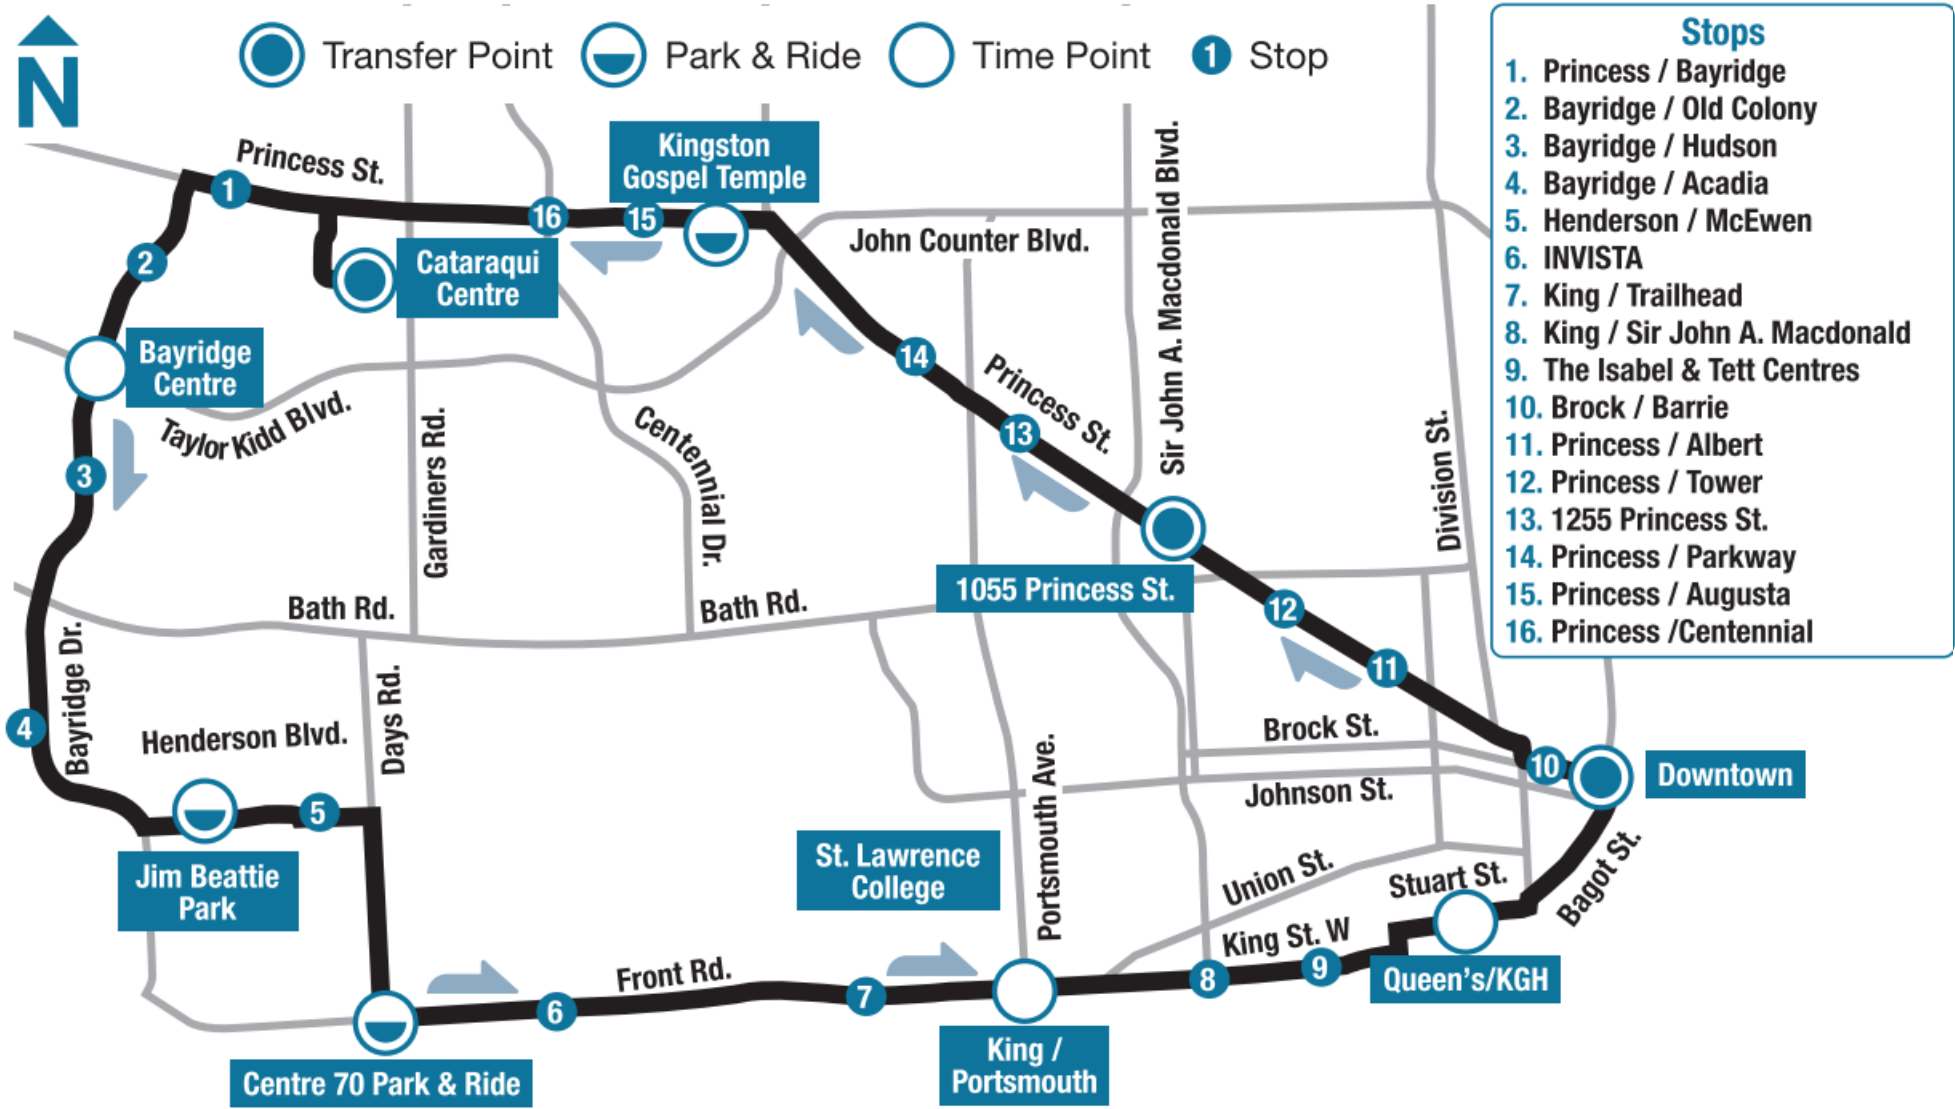

501

Express | Cataraqi Centre - Downtown

502

Express | Downtown - Cataraqui Centre

Monday - Friday

Table for Route 4 on Monday-Friday, showing departure times from various locations to downtown and back.

Monday - Friday

Table for Route 4 on Monday-Friday, showing departure times from various locations to downtown and back.

Saturday

Table for Route 4 on Saturday, showing departure times from various locations to downtown and back.

Saturday

Table for Route 4 on Saturday, showing departure times from various locations to downtown and back.

Sunday

Table for Route 4 on Sunday, showing departure times from various locations to downtown and back.

Sunday

Table for Route 4 on Sunday, showing departure times from various locations to downtown and back.