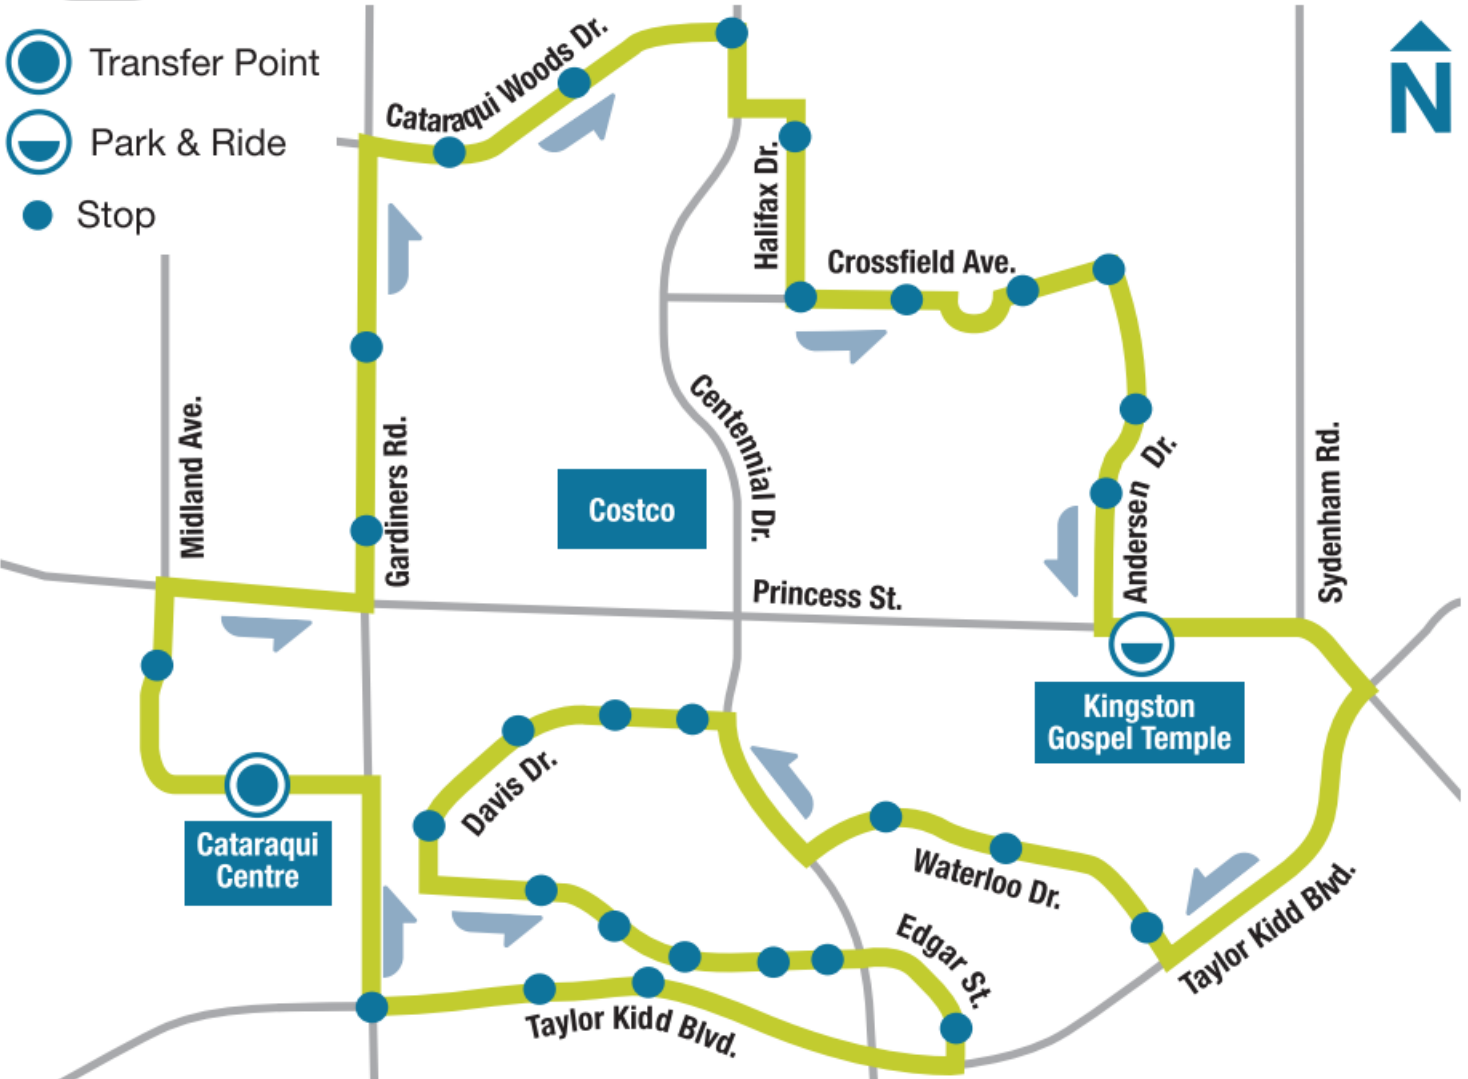

14

Cataraqui North

14**Cataraqui North**

Cataraqui Centre
(arrive)

Kingston Gospel
Temple Park & Ride

Cataraqui Centre
(depart)

Monday - Friday

A.M.	6:27	6:39	6:55
	6:57	7:09	7:25
	7:27	7:39	7:55
	7:57	8:09	8:25
	8:27	8:39	8:55
	8:57	9:09	9:25

Every 30 minutes

P.M.	3:57	4:09	4:25
	4:32	4:44	5:00
	5:02	5:14	5:30
	5:32	5:44	6:00
	6:02	6:14	6:30
	6:35	6:47	7:03
	7:00	7:12	7:28
	8:00	8:12	8:28
	9:00	9:12	9:28
	10:00	10:12	10:28

14**Catar**

Cataraqui Centre
(arrive)

Kingston Gospel
Temple Park & Ride

Cataraqui Centre
(depart)

Saturday

	6:30	6:42	6:58	A.M.
	7:00	7:12	7:28	
	7:30	7:42	7:58	
	8:00	8:12	8:28	
	8:30	8:42	8:58	
	9:00	9:12	9:28	

Every 30 minutes

	4:00	4:11	4:28	P.M.
	4:30	4:41	4:58	
	5:00	5:11	5:28	
	5:30	5:41	5:58	
	6:00	6:11	6:28	
	6:30	6:41	6:58	
	7:00	7:12	7:28	
	8:00	8:12	8:28	
	9:00	9:12	9:28	
	10:00	10:12	10:28	

Sunday

	8:00	8:12	8:28	A.M.
	9:00	9:12	9:28	
	10:00	10:12	10:28	

Every 60 minutes

	6:00	6:12	6:28	P.M.
	7:00	7:12	7:28	
	8:00	8:12	8:28	

KingstonTransit.ca

X @KingstonTransit

f /KingstonTransit

613-546-0000