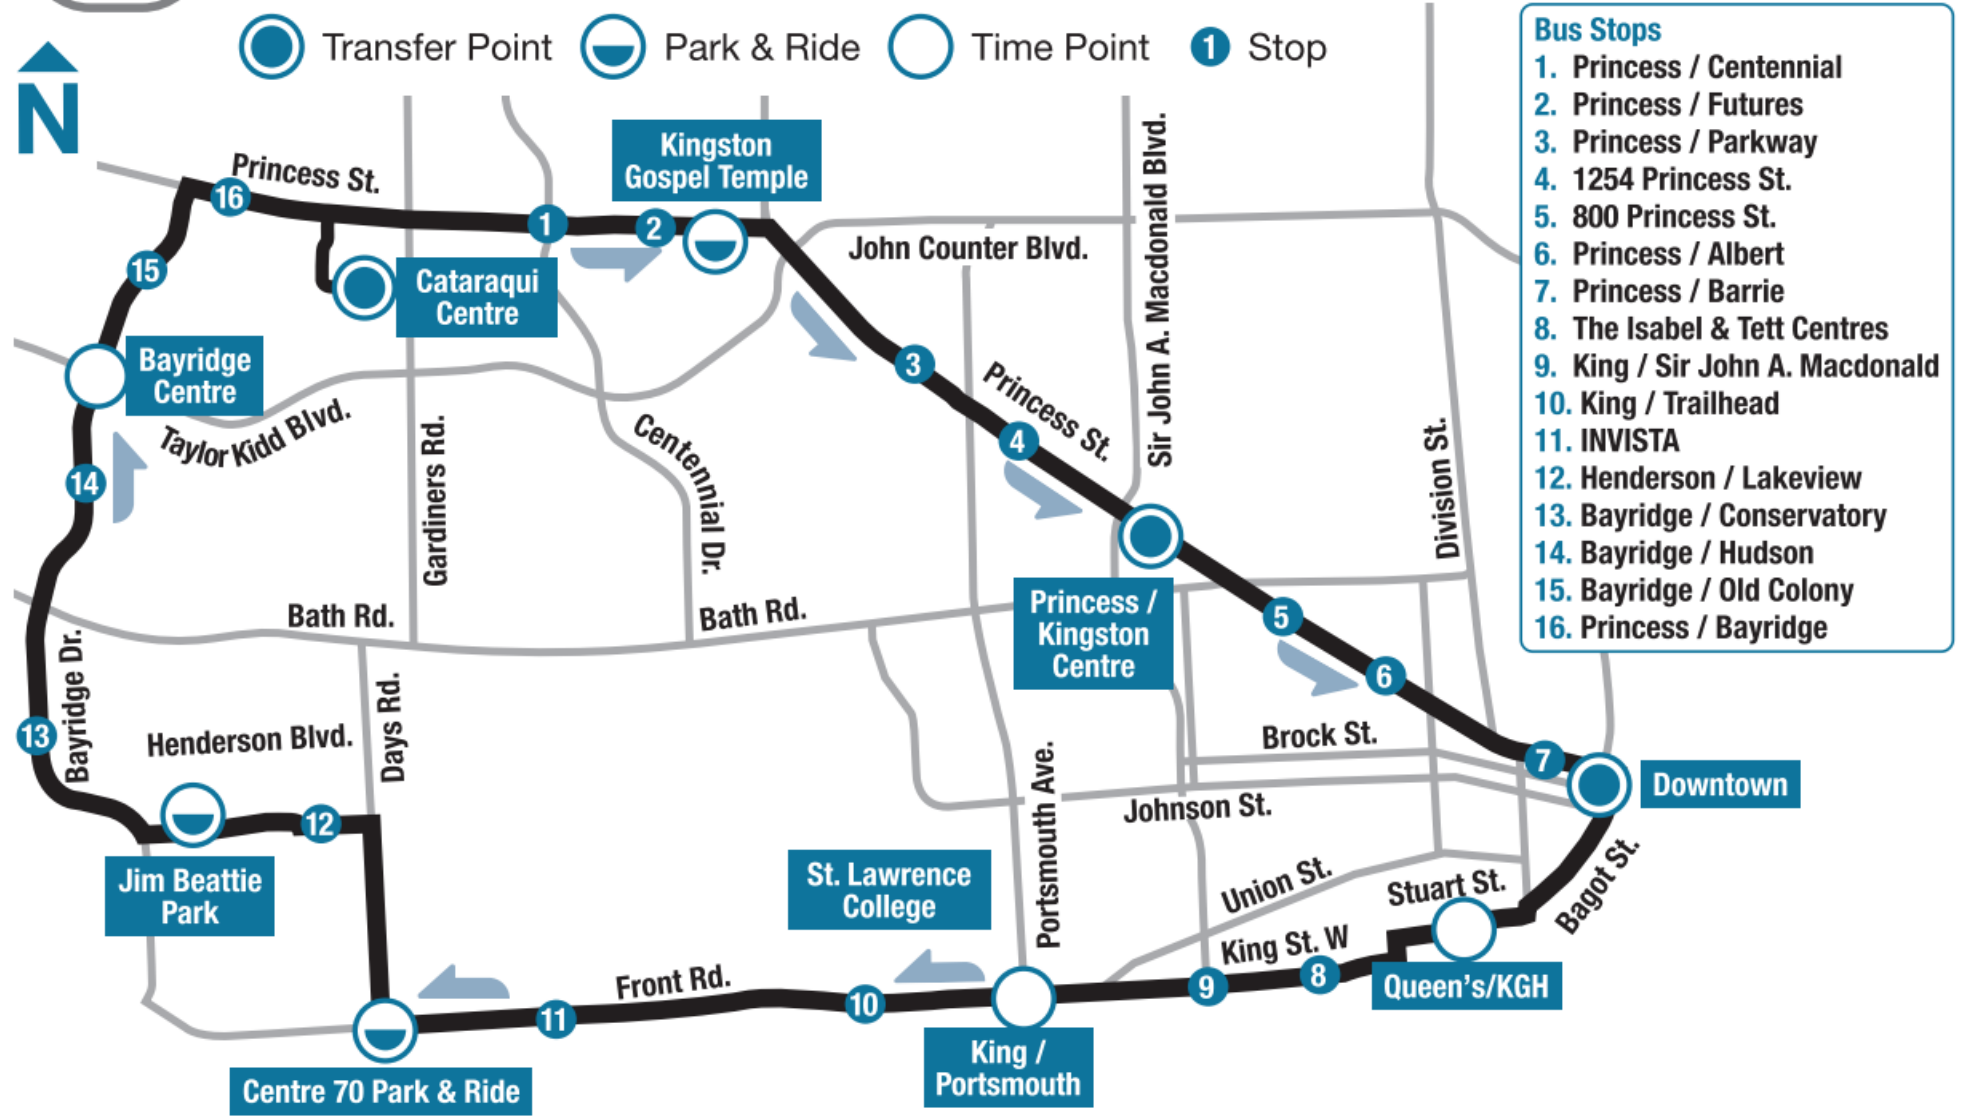

501

Express | Cataraqui Centre - Downtown

502

Express | Downtown - Cataraqui Centre

Table with 10 columns for bus stops: Catarqui Centre (depart), Kingston Gospel Temple Park & Ride, Princess / Kingston Centre, Kingston Centre, Downtown (arrive), Downtown (depart), Queen's / Kingston General Hospital, King / Portsmouth, Centre 70 Park & Ride, Bayridge Centre, and Catarqui Centre (arrive). The table shows departure times for Monday - Friday, Saturday, and Sunday.

Table with 10 columns for bus stops: Catarqui Centre (depart), Bayridge Centre, Centre 70 Park & Ride, King / Portsmouth, Queen's / Kingston General Hospital, Downtown (arrive), Downtown (depart), Princess / Kingston Centre, Kingston Centre, Princess / Andersen, and Catarqui Centre (arrive). The table shows departure times for Monday - Friday, Saturday, and Sunday.

Table with 10 columns for bus stops: Catarqui Centre (depart), Bayridge Centre, Centre 70 Park & Ride, King / Portsmouth, Queen's / Kingston General Hospital, Downtown (arrive), Downtown (depart), Princess / Kingston Centre, Kingston Centre, Princess / Andersen, and Catarqui Centre (arrive). The table shows departure times for Saturday and Sunday.

Table with 10 columns for bus stops: Catarqui Centre (depart), Bayridge Centre, Centre 70 Park & Ride, King / Portsmouth, Queen's / Kingston General Hospital, Downtown (arrive), Downtown (depart), Princess / Kingston Centre, Kingston Centre, Princess / Andersen, and Catarqui Centre (arrive). The table shows departure times for Sunday.