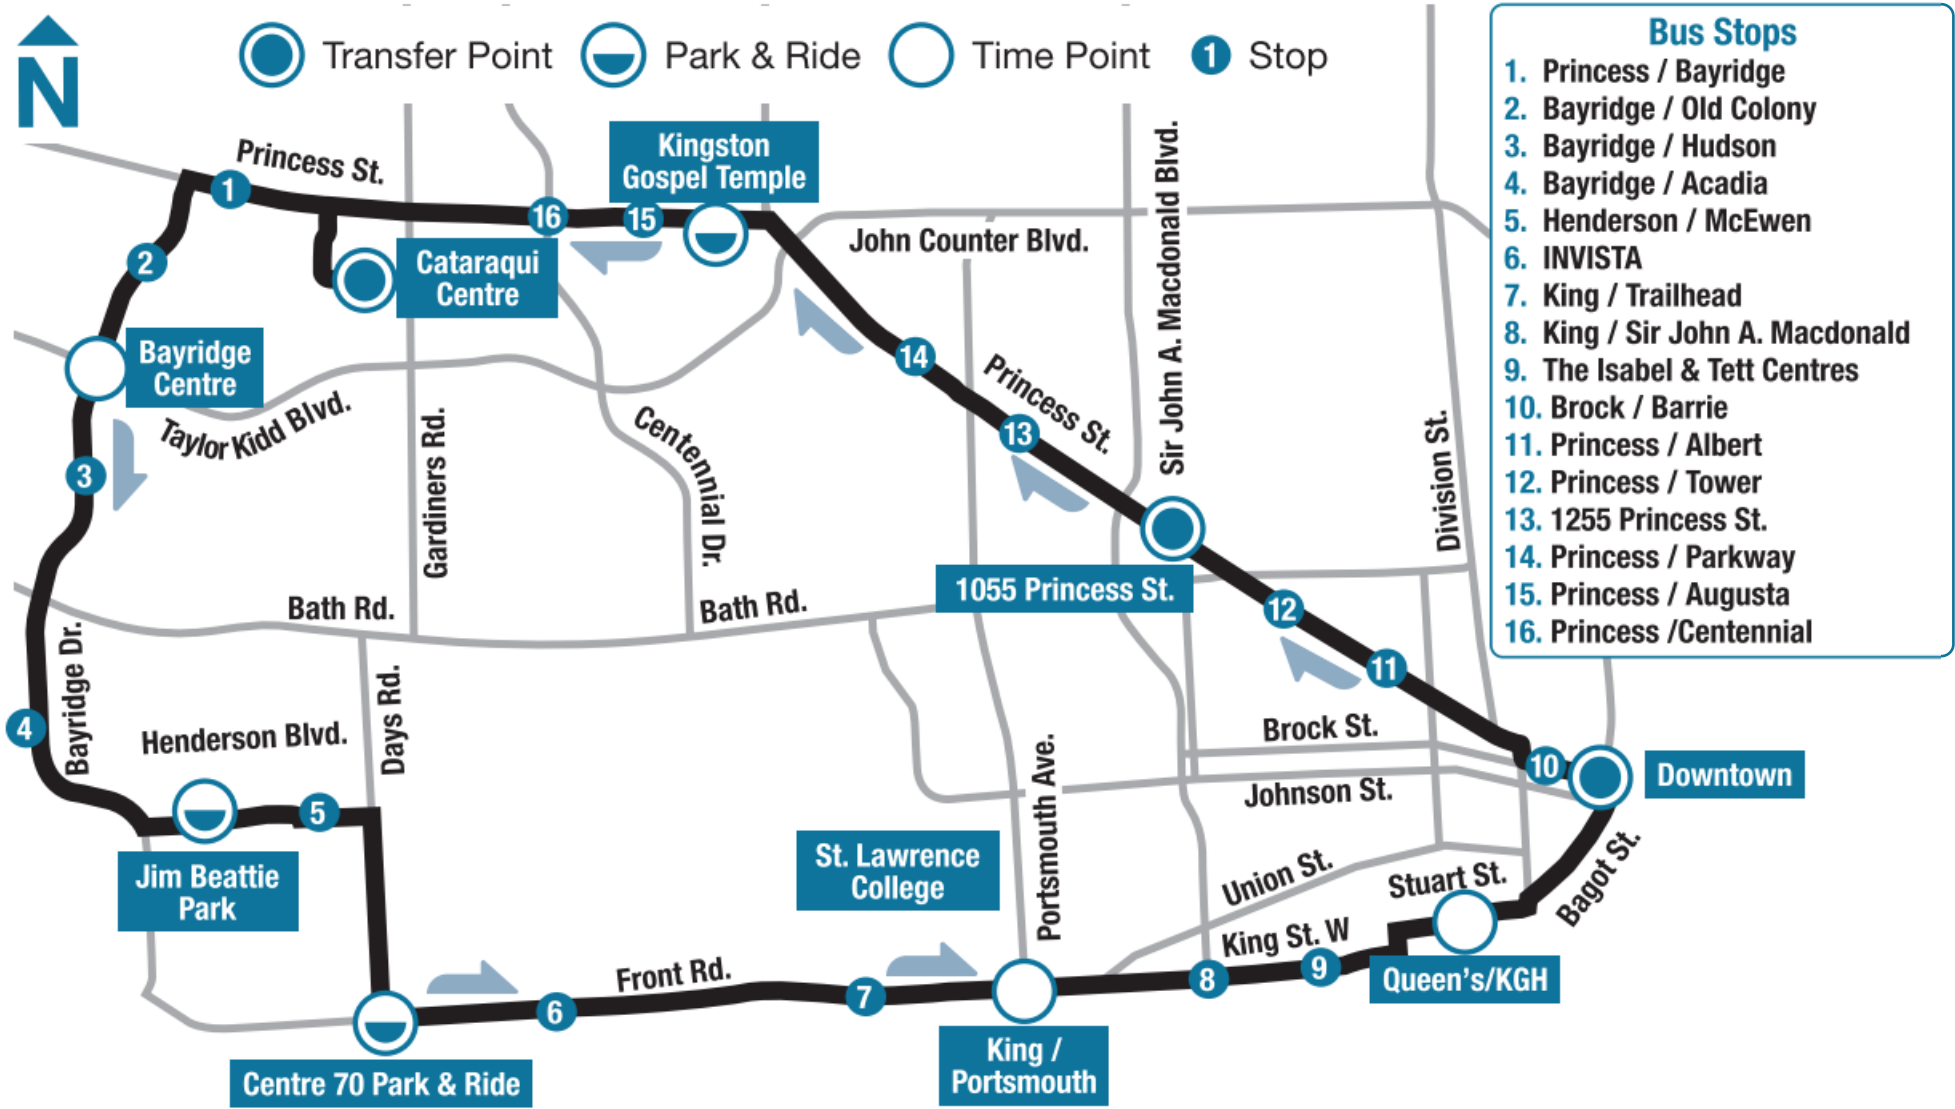

501

Express | Cataraqui Centre - Downtown

502

Express | Downtown - Cataraqui Centre

Table with 10 columns for bus stops: Catarqui Centre (depart), Kingston Gospel Temple Park & Ride, Princess / Kingston Centre, Kingston Centre, Downtown (arrive), Downtown (depart), Queen's / Kingston General Hospital, King / Portsmouth, Centre 70 Park & Ride, Bayridge Centre, and Catarqui Centre (arrive). The table shows departure times for Monday - Friday, Saturday, and Sunday.

Table with 10 columns for bus stops: Catarqui Centre (depart), Bayridge Centre, Centre 70 Park & Ride, King / Portsmouth, Queen's / Kingston General Hospital, Downtown (arrive), Downtown (depart), Princess / Kingston Centre, Kingston Centre, Princess / Andersen, and Catarqui Centre (arrive). The table shows departure times for Monday - Friday, Saturday, and Sunday.

Table with 10 columns for bus stops: Catarqui Centre (depart), Bayridge Centre, Centre 70 Park & Ride, King / Portsmouth, Queen's / Kingston General Hospital, Downtown (arrive), Downtown (depart), Princess / Kingston Centre, Kingston Centre, Princess / Andersen, and Catarqui Centre (arrive). The table shows departure times for Saturday and Sunday.

Table with 10 columns for bus stops: Catarqui Centre (depart), Bayridge Centre, Centre 70 Park & Ride, King / Portsmouth, Queen's / Kingston General Hospital, Downtown (arrive), Downtown (depart), Princess / Kingston Centre, Kingston Centre, Princess / Andersen, and Catarqui Centre (arrive). The table shows departure times for Sunday.