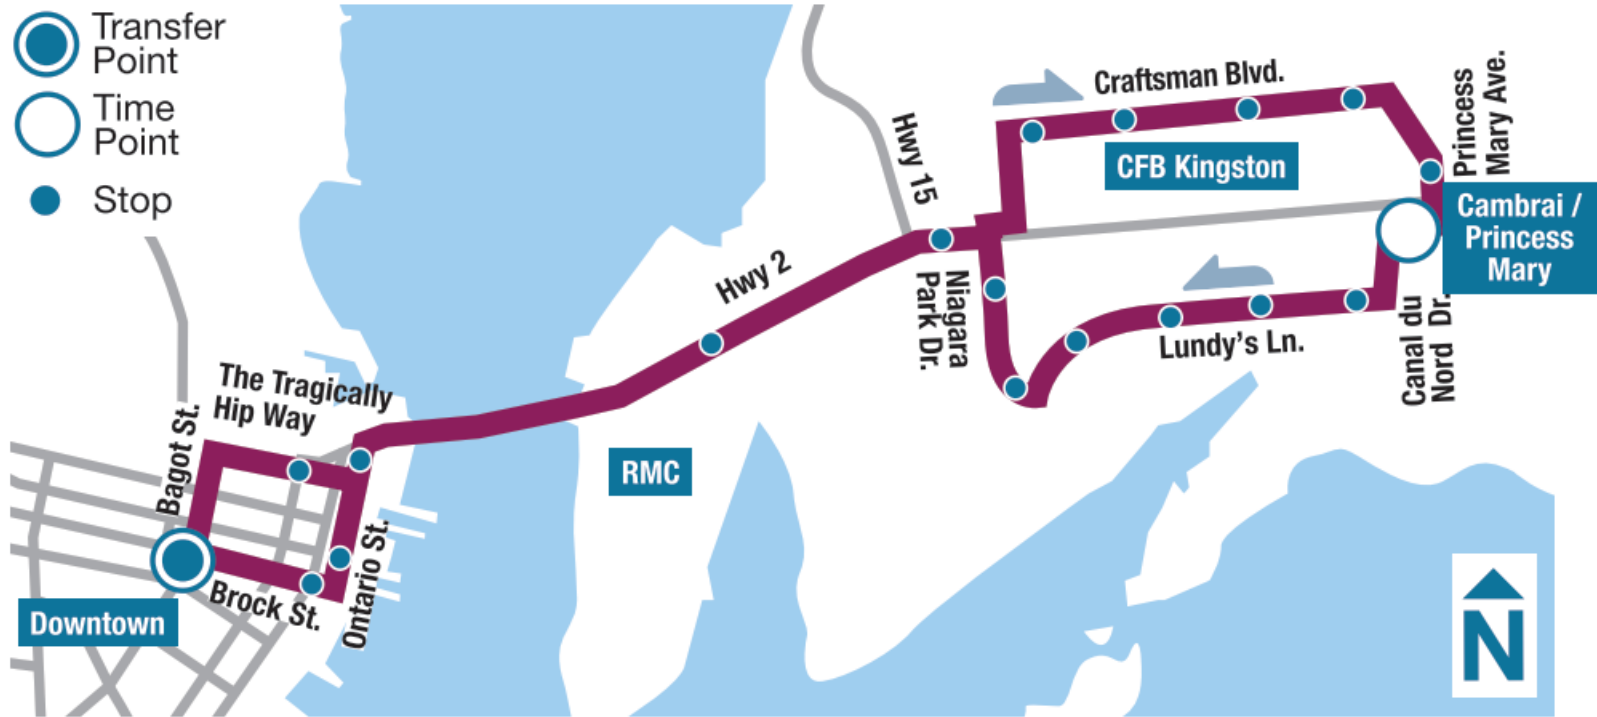

12

Downtown – CFB Kingston

- Transfer Point
- Time Point
- Stop

12**CFB Kingston /
Downtown**

Downtown

Cambrai /
Princess Mary
(CFB)

Downtown

Monday - Friday