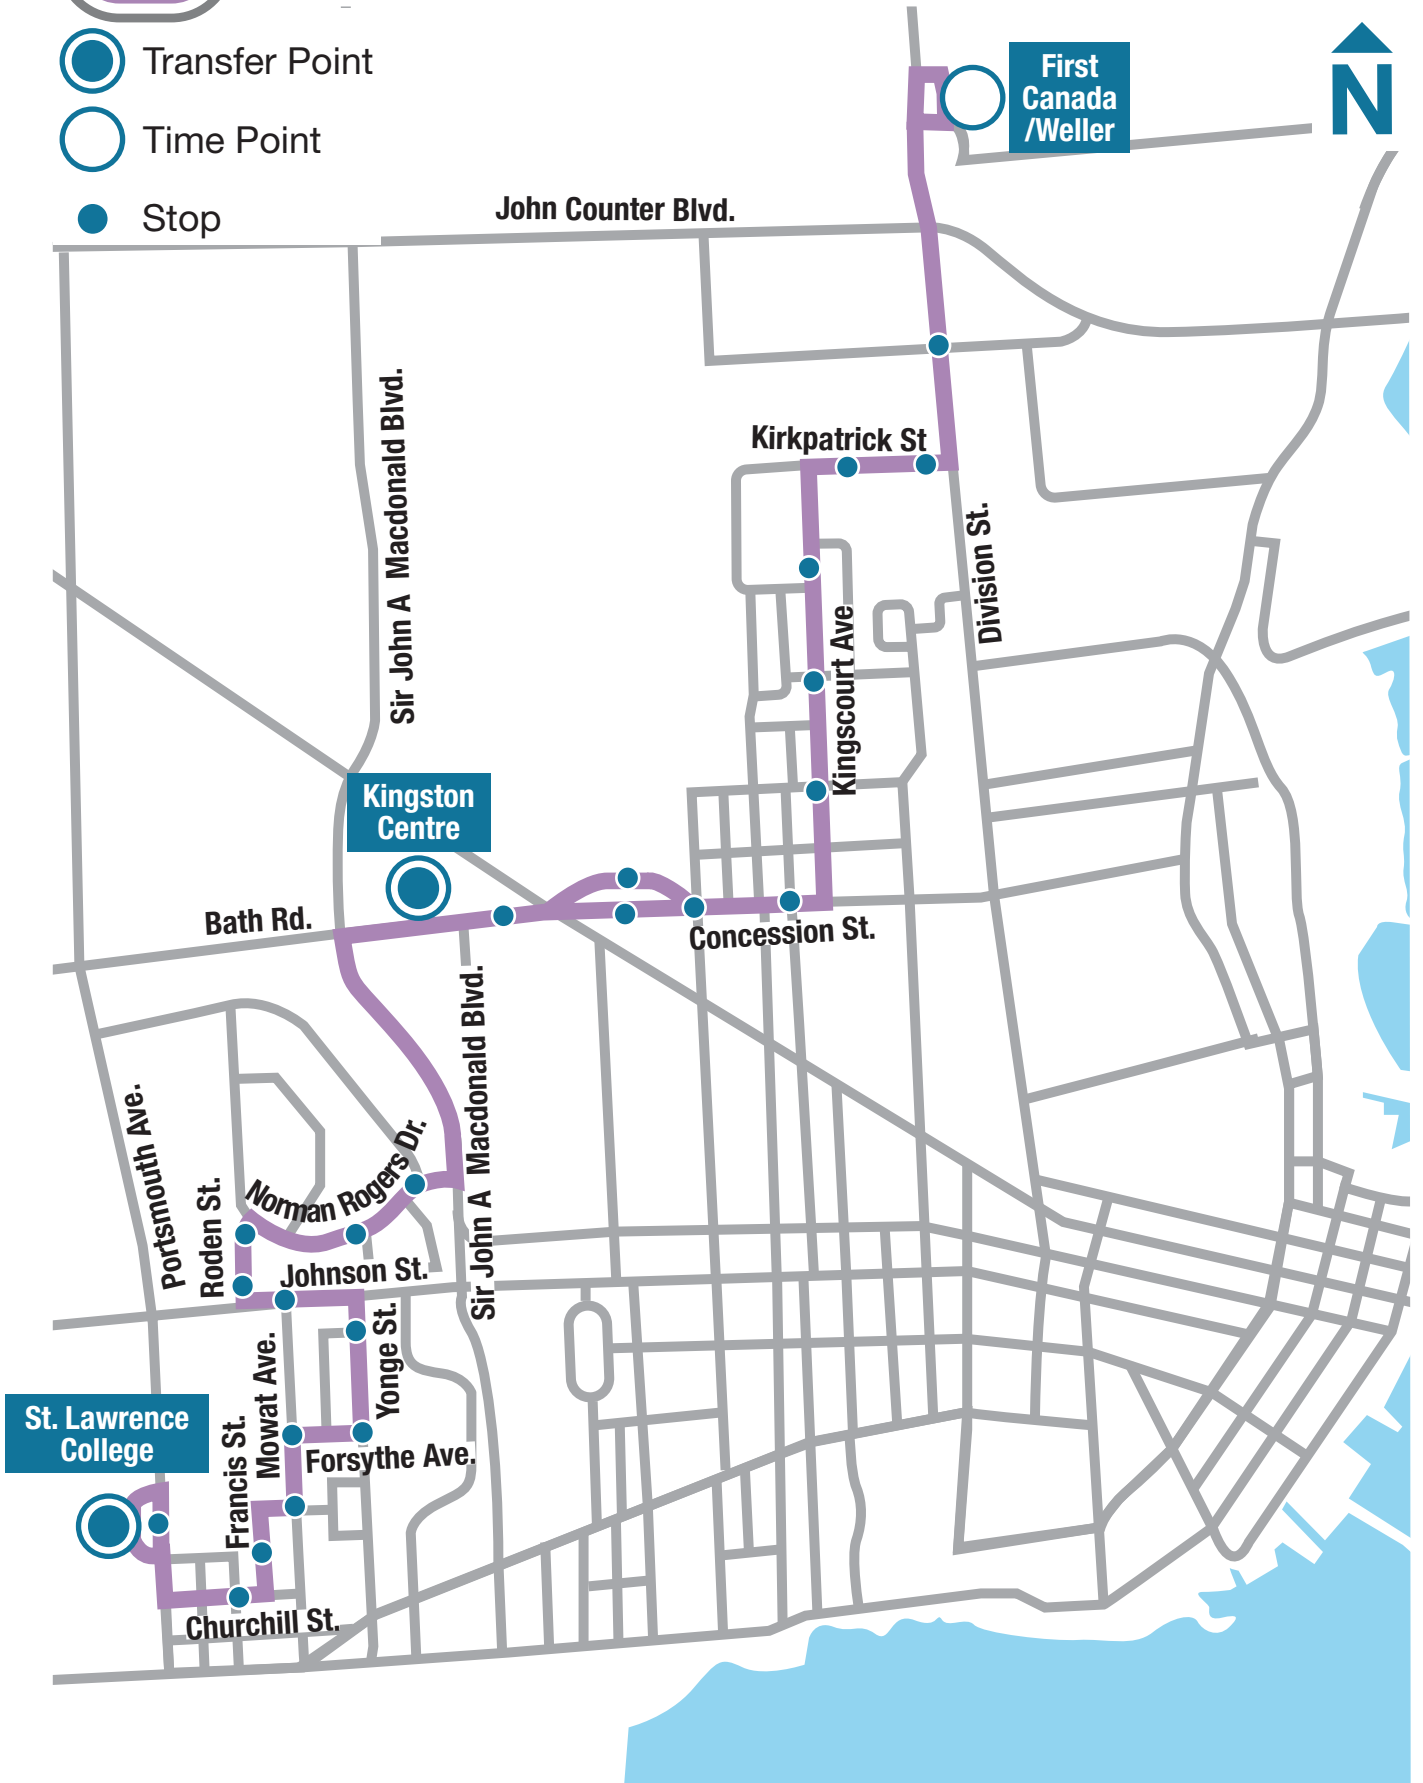

## First Canada/Weller - St. Lawrence College

-  Transfer Point
-  Time Point
-  Stop

# Route 16

Weekday To St. Lawrence College			
	First Canada / Weller	Kingston Centre	St. Lawrence College
	6:17 AM	6:35 AM	6:45 AM
	6:47 AM	7:00 AM	7:12 AM
	7:28 AM	7:44 AM	7:56 AM
	7:51 AM	8:07 AM	8:19 AM
	8:26 AM	8:42 AM	8:54 AM
	8:56 AM	9:14 AM	9:25 AM
	9:26 AM	9:43 AM	9:54 AM
	9:54 AM	10:11 AM	10:22 AM
	10:24 AM	10:41 AM	10:52 AM
	10:54 AM	11:11 AM	11:22 AM
	11:28 AM	11:45 AM	11:56 AM
	11:57 AM	12:14 PM	12:25 PM
	12:24 PM	12:41 PM	12:52 PM
	12:54 PM	1:11 PM	1:22 PM
	1:24 PM	1:41 PM	1:52 PM
	1:54 PM	2:10 PM	2:21 PM
	2:24 PM	2:41 PM	2:52 PM
	2:54 PM	3:11 PM	3:22 PM
	3:27 PM	3:44 PM	3:55 PM
	3:57 PM	4:13 PM	4:25 PM
	4:27 PM	4:43 PM	4:55 PM
	4:57 PM	5:13 PM	5:25 PM
	5:26 PM	5:42 PM	5:54 PM
	5:56 PM	6:13 PM	6:24 PM
	6:24 PM	6:41 PM	6:52 PM
	6:54 PM	7:11 PM	7:22 PM
	7:24 PM	7:41 PM	7:52 PM
	7:54 PM	8:11 PM	8:22 PM
	8:19 PM	8:36 PM	8:47 PM
	8:52 PM	9:05 PM	9:15 PM
	9:21 PM	9:33 PM	9:43 PM

# Route 16

Sunday To St. Lawrence College			
	First Canada / Weller	Kingston Centre	St. Lawrence College
	7:20 AM	7:33 AM	7:43 AM
	8:18 AM	8:31 AM	8:41 AM
	9:18 AM	9:31 AM	9:41 AM
	10:18 AM	10:31 AM	10:42 AM
	11:18 AM	11:31 AM	11:42 AM
	12:18 PM	12:31 PM	12:42 PM
	1:18 PM	1:31 PM	1:42 PM
	2:18 PM	2:31 PM	2:42 PM
	3:18 PM	3:31 PM	3:42 PM
	4:18 PM	4:31 PM	4:42 PM
	5:18 PM	5:31 PM	5:42 PM
	6:17 PM	6:30 PM	6:41 PM
	7:17 PM	7:30 PM	7:41 PM
	8:17 PM	8:30 PM	8:40 PM