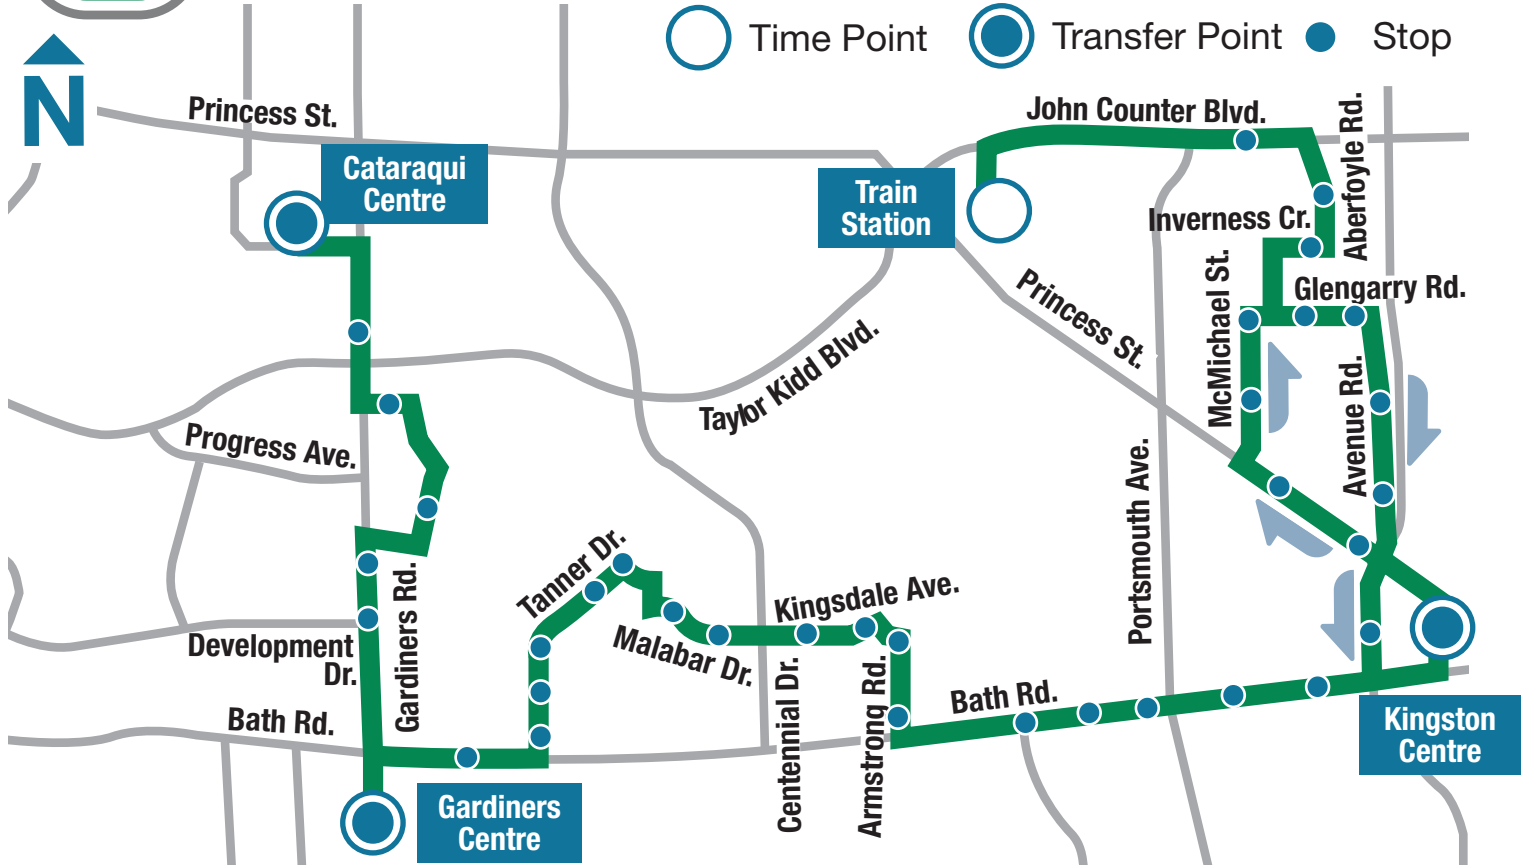

11

Cataraqui Centre - Train Station

○ Time Point   ⊙ Transfer Point   ● Stop