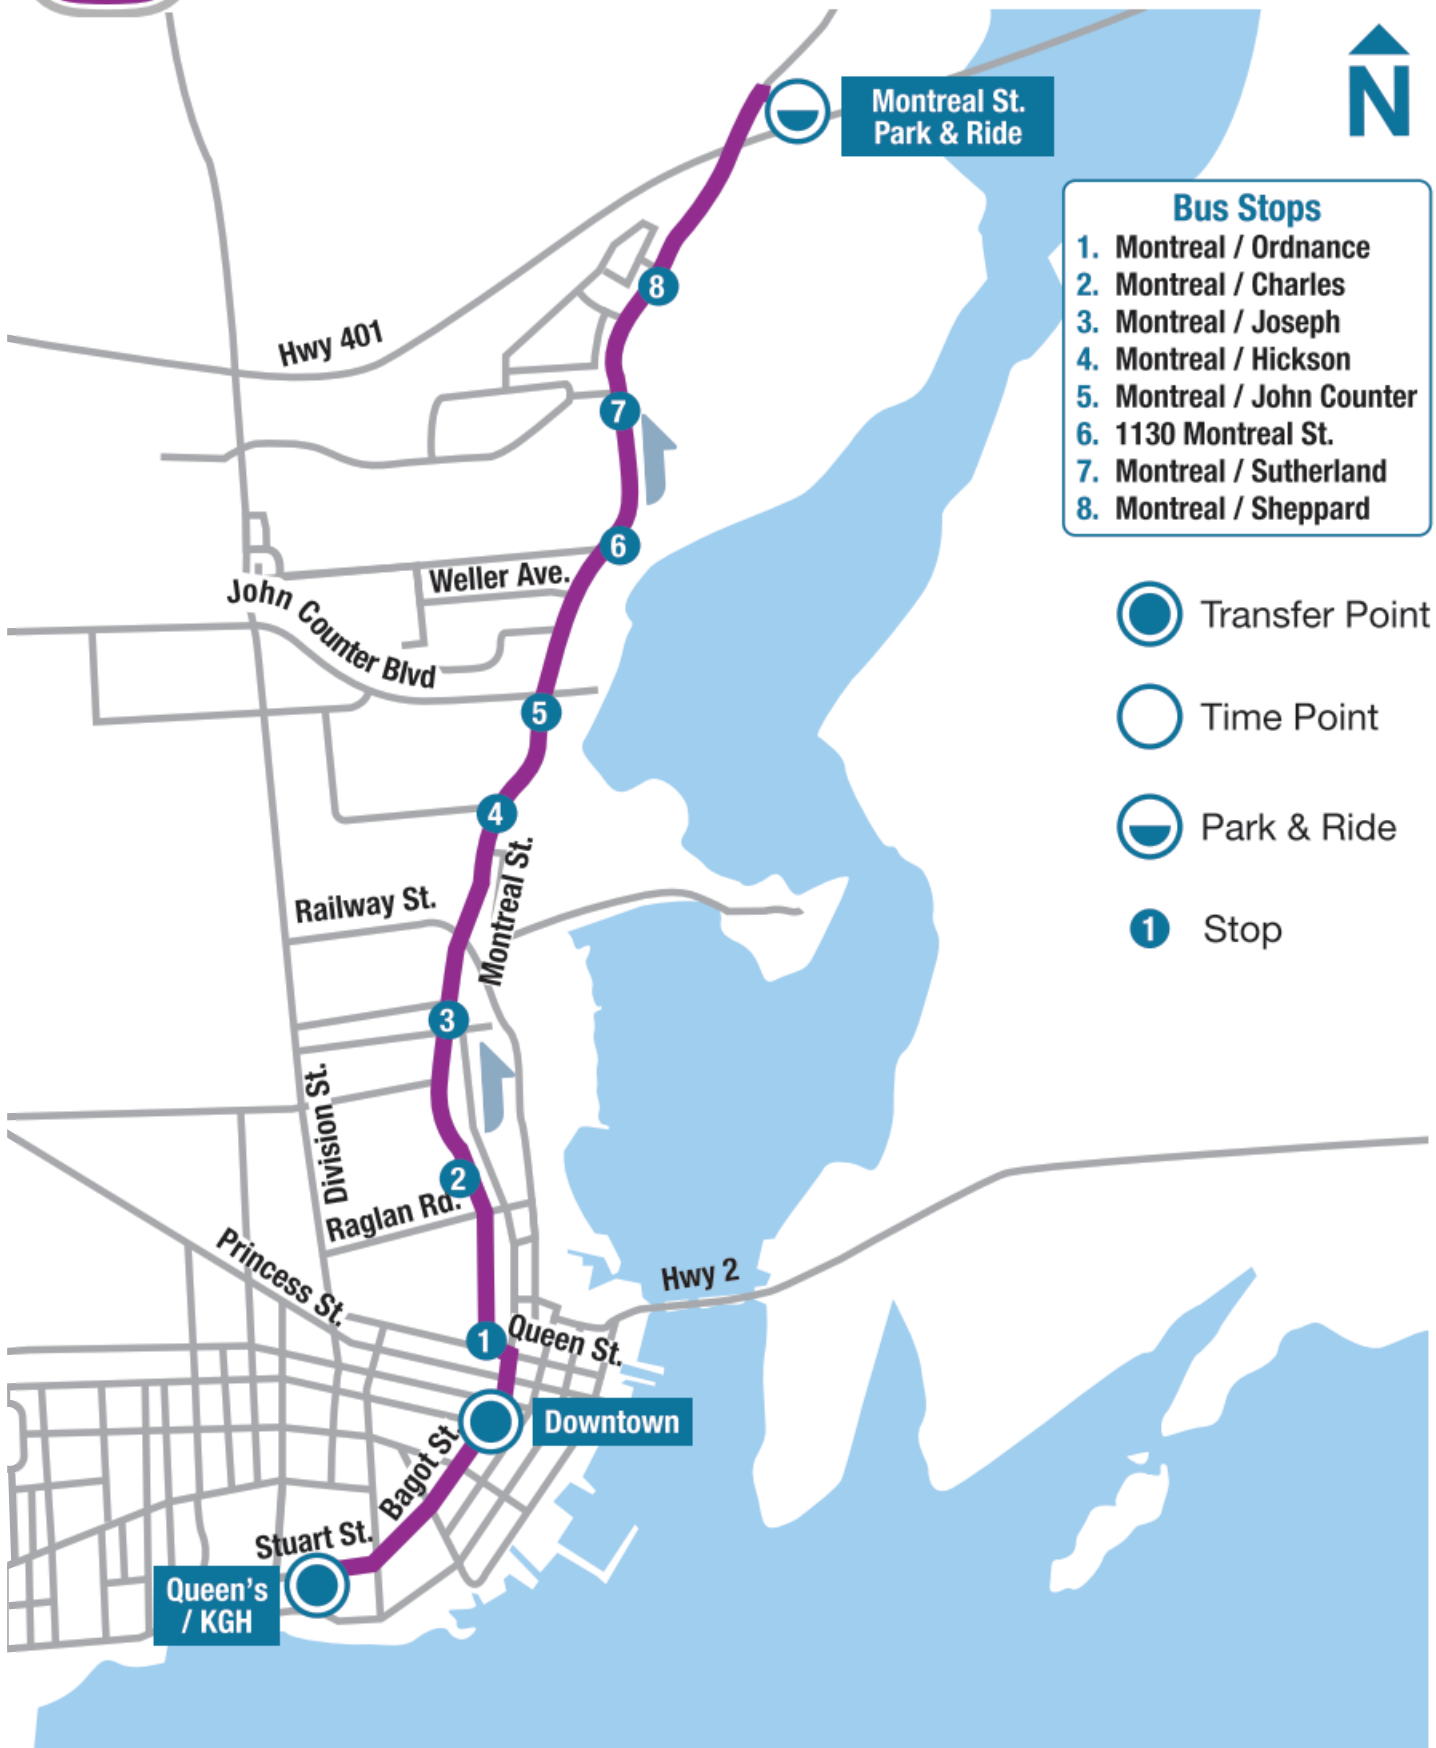

801

Express | Montreal St. Park & Ride – Queen's / KGH

802

Express | Queen's / KGH – Montreal St. Park & Ride

801Queen's /
Kingston General Hospital**802**

Montreal St. Park & Ride

Montreal St.
Park & Ride
(depart)

Downtown

Queen's /
Kingston
General Hospital

Monday - Friday

A.M.	5:50	6:05	6:10
	6:20	6:35	6:40
	6:40	6:55	7:00
	7:00	7:15	7:20
	7:20	7:35	7:40
	7:40	7:55	8:00
	8:00	8:15	8:20
	8:20	8:35	8:40
	8:40	8:55	9:00
	9:00	9:15	9:20
	9:40	9:55	10:00
	10:20	10:35	10:40
	11:00	11:15	11:20
	11:40	11:55	12:00
P.M.	12:20	12:35	12:40
	1:00	1:15	1:20
	1:40	1:55	2:00
	2:20	2:35	2:40
	3:00	3:15	3:20
	3:20	3:35	3:40
	3:40	3:55	4:00
	4:00	4:15	4:20
	4:20	4:35	4:40
	4:40	4:55	5:00
	5:00	5:15	5:20
	5:20	5:35	5:40
	5:40	5:55	6:00
	6:00	6:15	6:20
	6:20	6:35	6:40
	7:00	7:15	7:20
	7:40	7:55	8:00

Queen's /
Kingston General
Hospital

Downtown

Montreal St.
Park & Ride
(arrive)

Monday - Friday

A.M.	6:20	6:25	6:37
	6:40	6:45	6:57
	7:00	7:05	7:17
	7:20	7:25	7:37
	7:40	7:45	7:57
	8:00	8:05	8:17
	8:20	8:25	8:37
	8:40	8:45	8:57
	9:20	9:25	9:38
	10:00	10:05	10:18
	10:40	10:45	10:58
	11:20	11:25	11:38
	12:00	12:05	12:18
P.M.	12:40	12:45	12:58
	1:20	1:25	1:38
	2:00	2:05	2:18
	2:40	2:45	2:58
	3:20	3:23	3:37
	3:40	3:43	3:57
	4:00	4:03	4:19
	4:20	4:23	4:39
	4:40	4:43	4:59
	5:00	5:03	5:19
	5:20	5:25	5:39
	5:40	5:45	5:59
	6:00	6:05	6:19
	6:20	6:25	6:38
	6:40	6:45	6:58
	7:20	7:25	7:38
	8:00	8:05	8:18