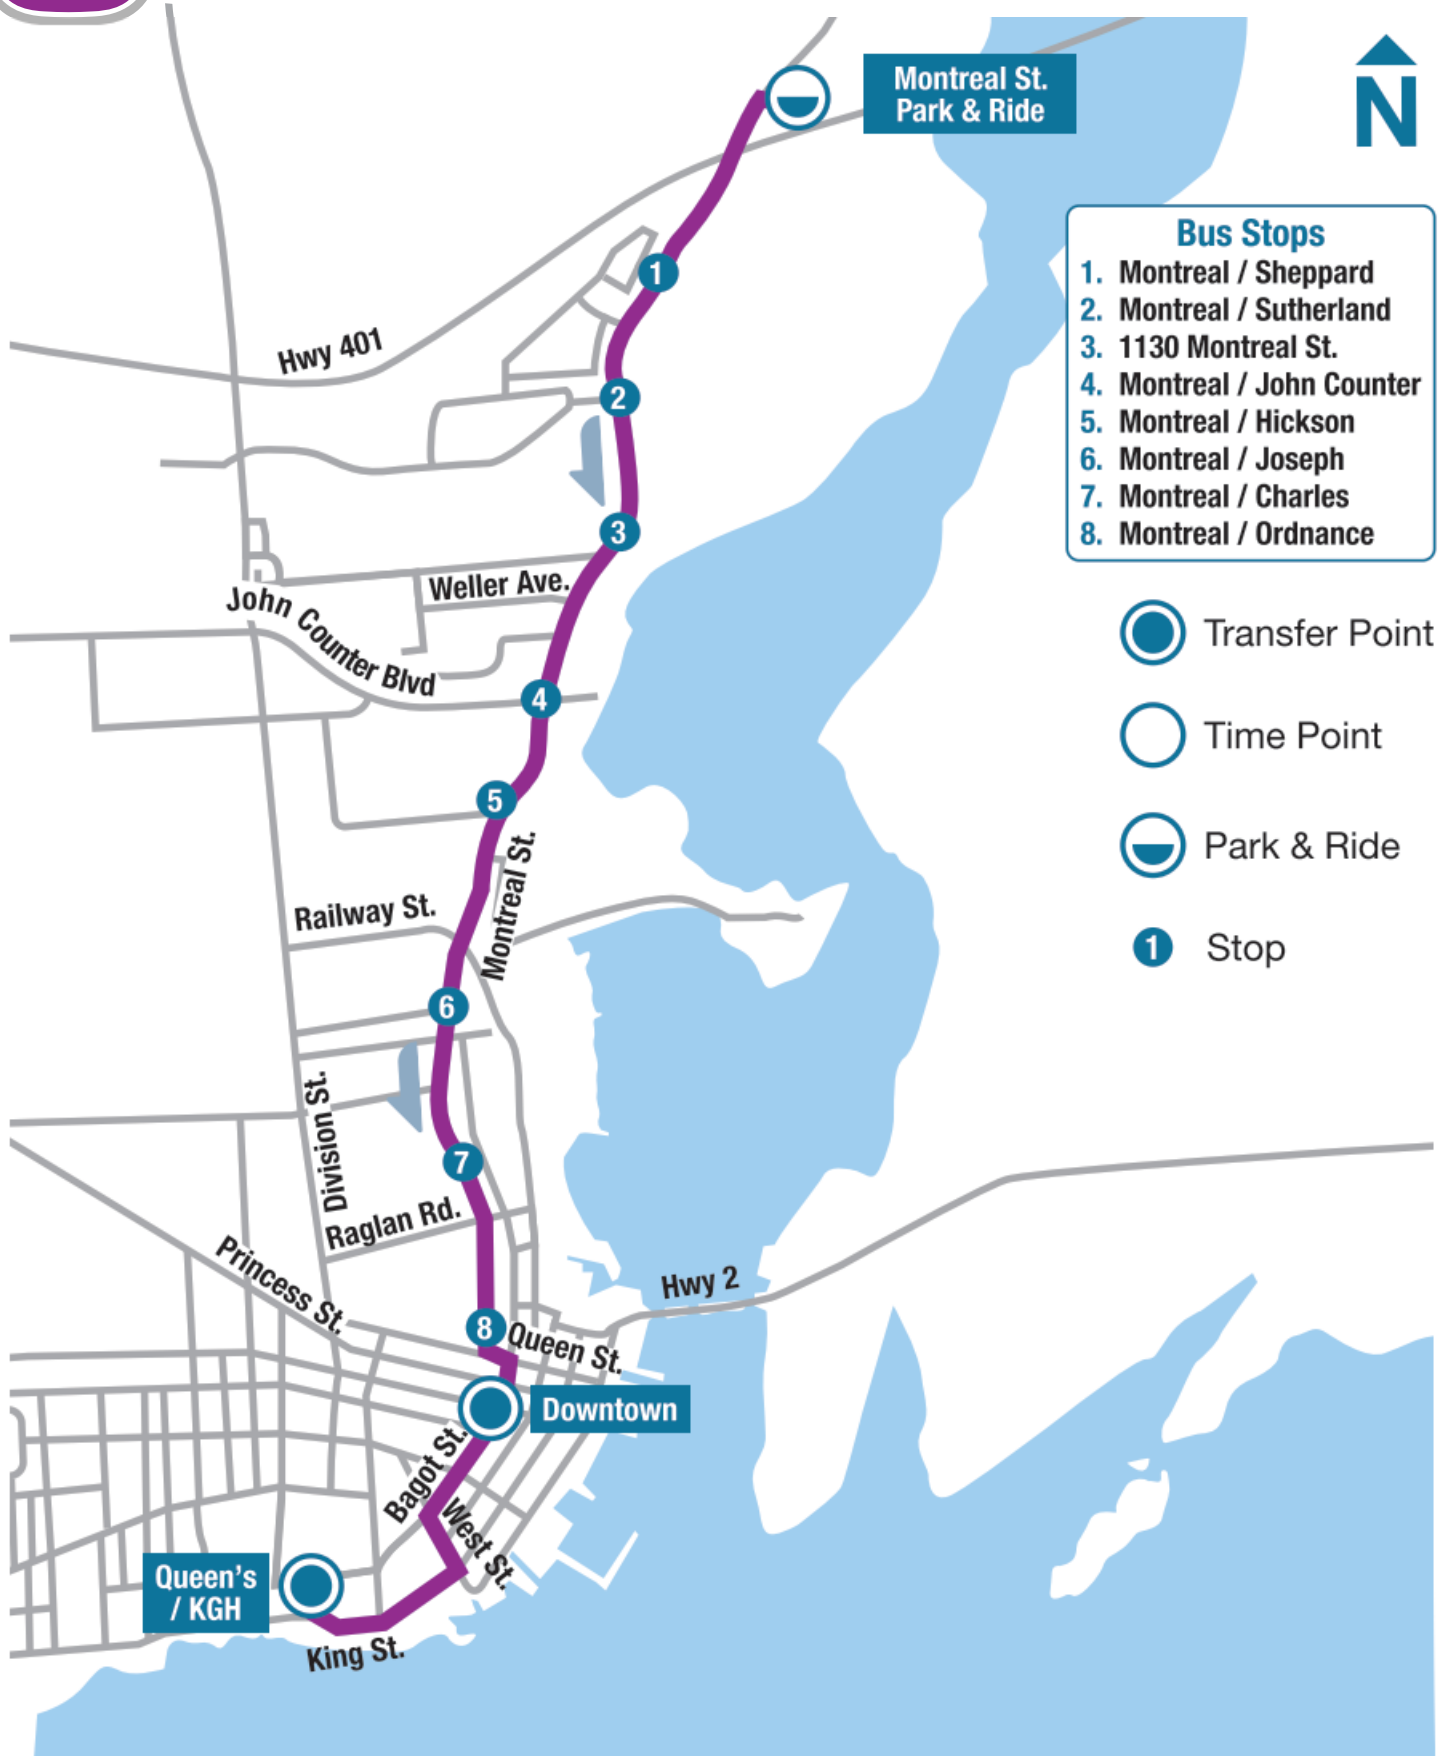

801

Express | Montreal St. Park & Ride – Queen's / KGH

802

Express | Queen's / KGH – Montreal St. Park & Ride

801Queen's /
Kingston General Hospital**802**

Montreal St. Park & Ride

Montreal St.
Park & Ride
(depart)

Downtown

Queen's /
Kingston
General Hospital

Monday - Friday

A.M.	5:50	6:05	6:10
	6:20	6:35	6:40
	6:40	6:55	7:00
	7:00	7:15	7:20
	7:20	7:35	7:40
	7:40	7:55	8:00
	8:00	8:15	8:20
	8:20	8:35	8:40
	8:40	8:55	9:00
	9:00	9:15	9:20
	9:40	9:55	10:00
	10:20	10:35	10:40
	11:00	11:15	11:20
	11:40	11:55	12:00
P.M.	12:20	12:35	12:40
	1:00	1:15	1:20
	1:40	1:55	2:00
	2:20	2:35	2:40
	3:00	3:15	3:20
	3:20	3:35	3:40
	3:40	3:55	4:00
	4:00	4:15	4:20
	4:20	4:35	4:40
	4:40	4:55	5:00
	5:00	5:15	5:20
	5:20	5:35	5:40
	5:40	5:55	6:00
	6:00	6:15	6:20
	6:20	6:35	6:40
	7:00	7:15	7:20
	7:40	7:55	8:00

Queen's /
Kingston General
Hospital

Downtown

Montreal St.
Park & Ride
(arrive)

Monday - Friday

A.M.	6:20	6:25	6:37
	6:40	6:45	6:57
	7:00	7:05	7:17
	7:20	7:25	7:37
	7:40	7:45	7:57
	8:00	8:05	8:17
	8:20	8:25	8:37
	8:40	8:45	8:57
	9:20	9:25	9:38
	10:00	10:05	10:18
	10:40	10:45	10:58
	11:20	11:25	11:38
	12:00	12:05	12:18
P.M.	12:40	12:45	12:58
	1:20	1:25	1:38
	2:00	2:05	2:18
	2:40	2:45	2:58
	3:20	3:23	3:37
	3:40	3:43	3:57
	4:00	4:03	4:19
	4:20	4:23	4:39
	4:40	4:43	4:59
	5:00	5:03	5:19
	5:20	5:25	5:39
	5:40	5:45	5:59
	6:00	6:05	6:19
	6:20	6:25	6:38
	6:40	6:45	6:58
	7:20	7:25	7:38
	8:00	8:05	8:18