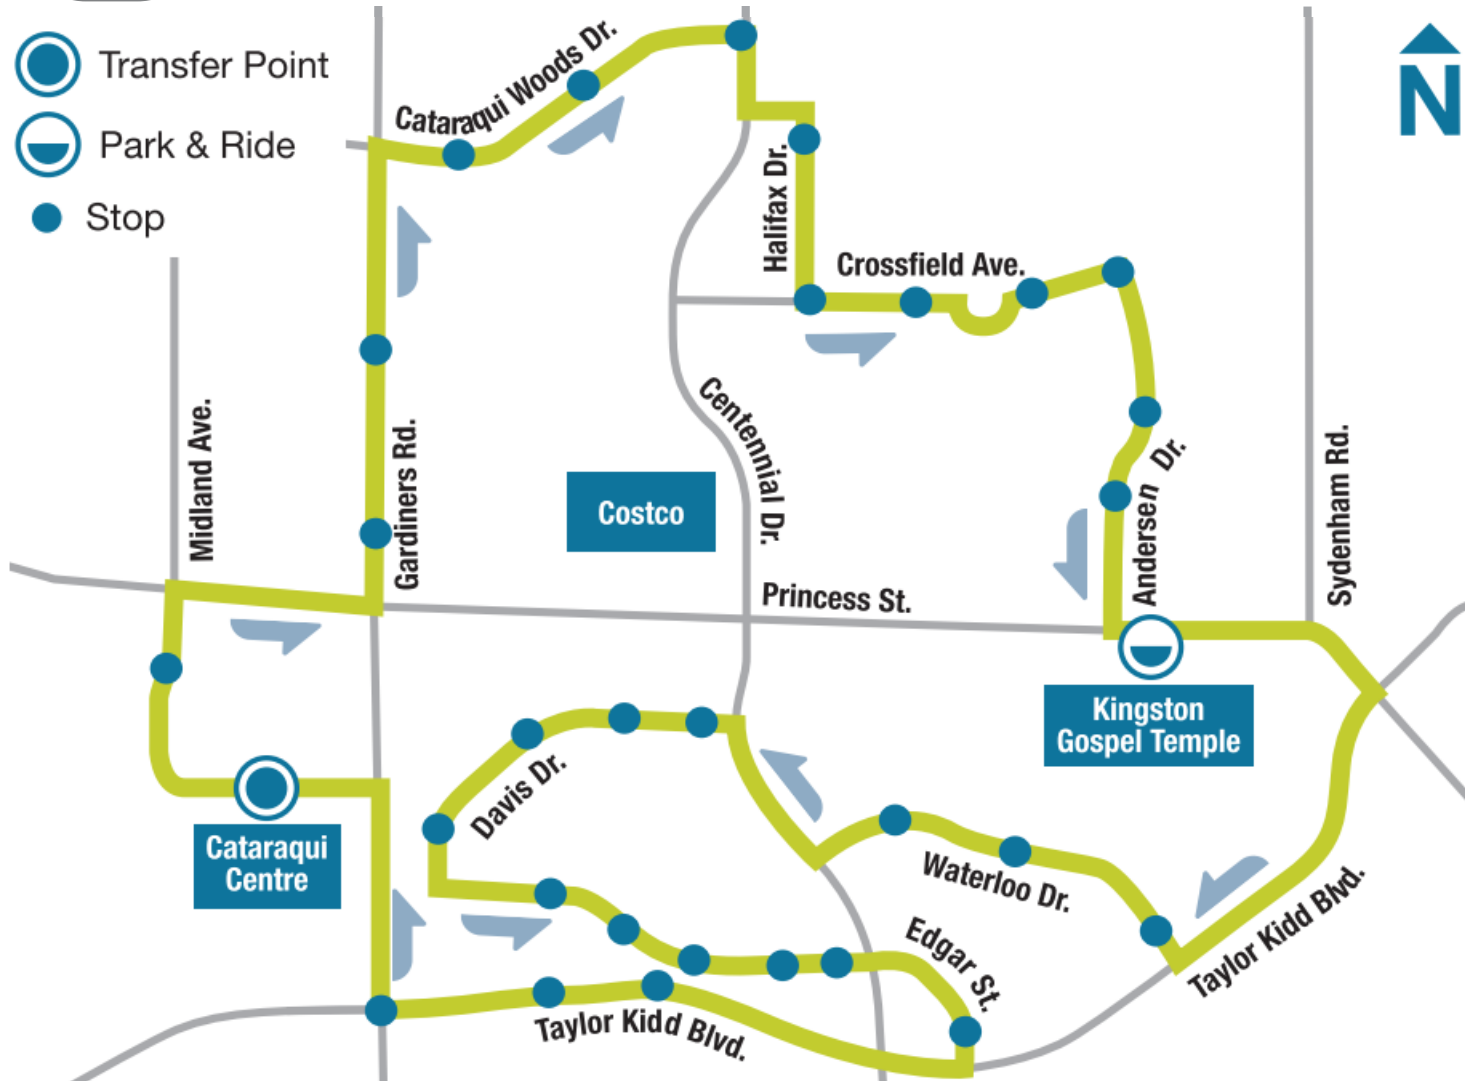

## Cataraqui North

-  Transfer Point
-  Park & Ride
-  Stop

14

Cataraqi North

Cataraqi Centre  
(depart)

Kingston Gospel Temple  
Park & Ride

Cataraqi Centre  
(arrive)

## Monday - Friday

A.M.	Cataraqi Centre (depart)	Kingston Gospel Temple Park & Ride	Cataraqi Centre (arrive)
	6:27	6:39	6:55
	6:57	7:09	7:25
	7:27	7:39	7:55
	7:57	8:09	8:25
	8:27	8:39	8:55
	8:57	9:09	9:25
	9:27	9:39	9:55
	9:57	10:09	10:25
	10:27	10:39	10:55
	10:57	11:09	11:25
	11:27	11:39	11:55
	11:57	12:09	12:25
P.M.	12:27	12:39	12:55
	12:57	1:09	1:25
	1:27	1:39	1:55
	2:00	2:12	2:28
	2:30	2:42	2:58
	3:00	3:12	3:28
	3:30	3:42	3:58
	4:00	4:12	4:28
	4:35	4:47	5:03
	5:05	5:17	5:33
	5:35	5:47	6:03
	6:05	6:17	6:33
	6:35	6:47	7:03
	7:05	7:17	7:33
	8:00	8:12	8:28
	9:00	9:12	9:28
	10:00	10:12	10:28

## Saturday

A.M.	Cataraqi Centre (depart)	Kingston Gospel Temple Park & Ride	Cataraqi Centre (arrive)
	6:30	6:42	6:58
	7:00	7:12	7:28
	7:30	7:42	7:58
	8:00	8:12	8:28
	8:30	8:42	8:58
	9:00	9:12	9:28
	9:30	9:42	9:58
	10:00	10:12	10:28
	10:30	10:42	10:58
	11:00	11:12	11:28
	11:30	11:42	11:58
P.M.	12:00	12:12	12:28
	12:30	12:42	12:58
	1:00	1:12	1:28
	1:30	1:42	1:58
	2:00	2:12	2:28
	2:30	2:42	2:58
	3:00	3:12	3:28
	3:30	3:42	3:58
	4:00	4:11	4:28
	4:30	4:41	4:58
	5:00	5:11	5:28
	5:30	5:41	5:58
	6:00	6:11	6:28
	6:30	6:41	6:58
	7:00	7:12	7:28
	8:00	8:12	8:28
	9:00	9:12	9:28
	10:00	10:12	10:28

## Sunday

A.M.	Cataraqi Centre (depart)	Kingston Gospel Temple Park & Ride	Cataraqi Centre (arrive)
	8:00	8:12	8:28
	9:00	9:12	9:28
	10:00	10:12	10:28
	11:00	11:12	11:28
	12:00	12:12	12:28
P.M.	1:00	1:12	1:28
	2:00	2:12	2:28
	3:00	3:12	3:28
	4:00	4:12	4:28
	5:00	5:12	5:28
	6:00	6:12	6:28
	7:00	7:12	7:28
	8:00	8:12	8:28