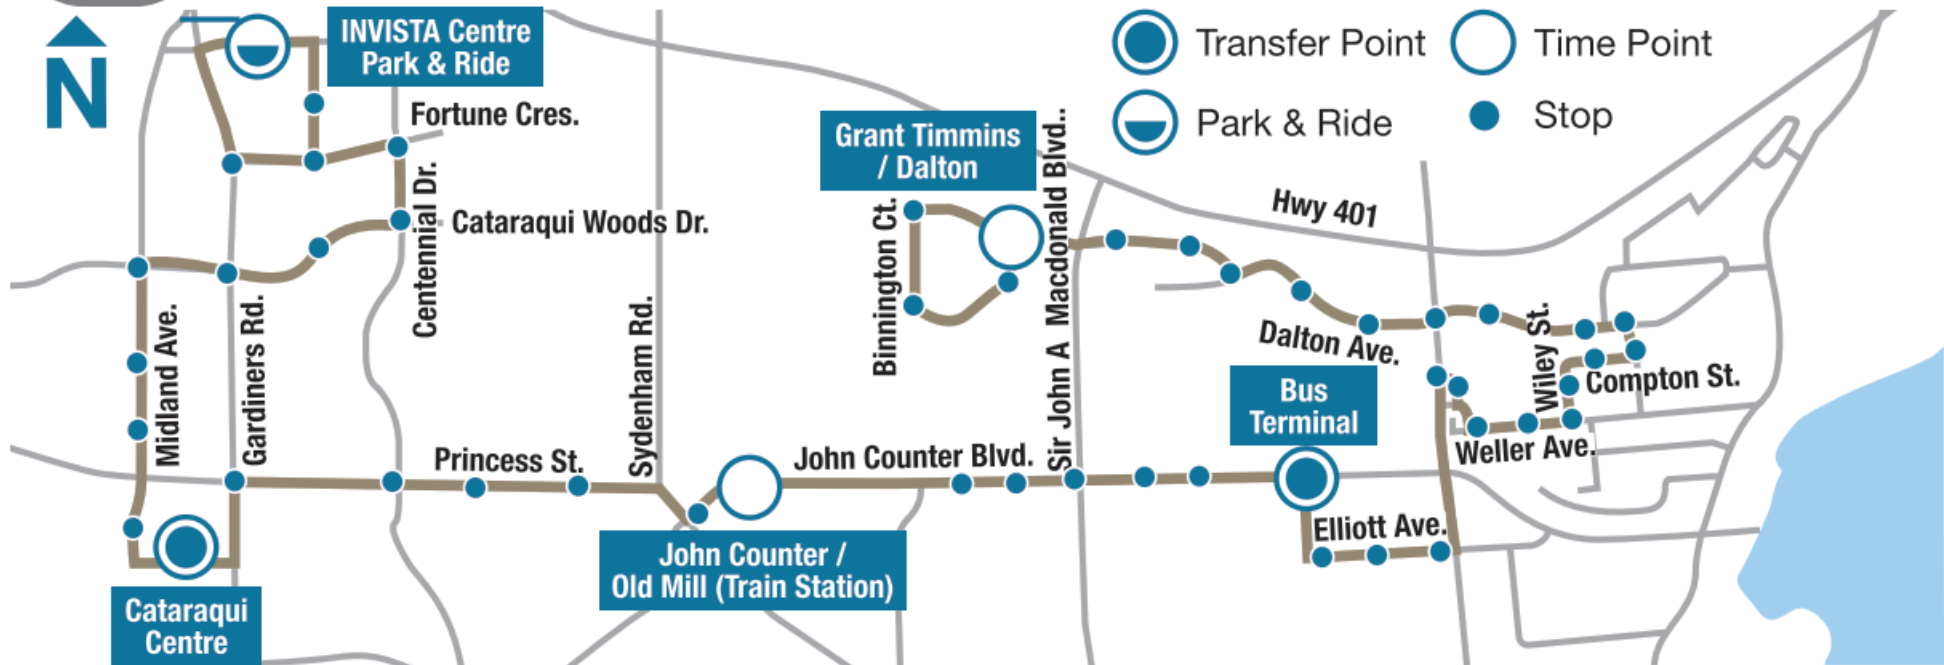

7A

Division/Dalton - INVISTA Centre

7c

Rideau Heights - INVISTA Centre

Guthrie / Joyce	Grant Timmins / Dalton	Bus Terminal (arrive)	Bus Terminal (depart)	John Counter / Old Mill (Train Station)	Cataraqi Centre (arrive)	Cataraqi Centre (depart)	INVISTA Centre (arrive)	INVISTA Centre (depart)	Cataraqi Centre (arrive)	Cataraqi Centre (depart)	John Counter / Old Mill (Train Station)	Bus Terminal	Grant Timmins / Dalton	Guthrie / Joyce
-----------------	------------------------	-----------------------	-----------------------	---	--------------------------	--------------------------	-------------------------	-------------------------	--------------------------	--------------------------	---	--------------	------------------------	-----------------

Monday - Friday

Guthrie / Joyce	Grant Timmins / Dalton	Bus Terminal (arrive)	Bus Terminal (depart)	John Counter / Old Mill (Train Station)	Cataraqi Centre	INVISTA Centre (arrive)	INVISTA Centre (depart)	Cataraqi Centre (arrive)	Cataraqi Centre (depart)	John Counter / Old Mill (Train Station)	Bus Terminal	Grant Timmins / Dalton	Guthrie / Joyce
-----------------	------------------------	-----------------------	-----------------------	---	-----------------	-------------------------	-------------------------	--------------------------	--------------------------	---	--------------	------------------------	-----------------