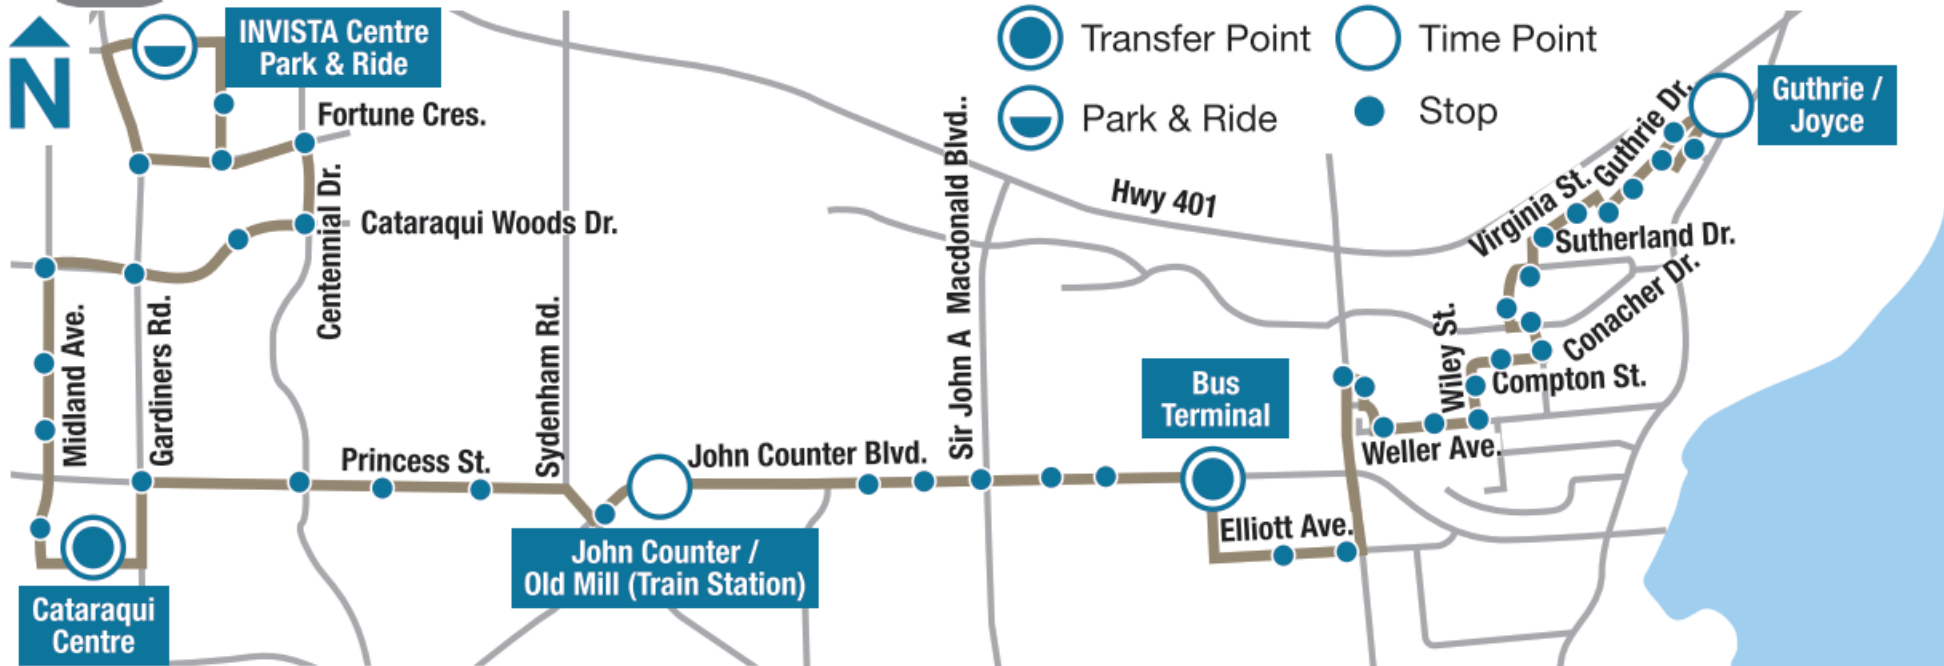

7A

Division/Dalton - INVISTA Centre

7c

Rideau Heights - INVISTA Centre

Guthrie / Joyce	Grant Timmins / Dalton	Bus Terminal (arrive)	Bus Terminal (depart)	John Counter / Old Mill (Train Station)	Cataraqi Centre (arrive)	Cataraqi Centre (depart)	INVISTA Centre (arrive)	INVISTA Centre (depart)	Cataraqi Centre (arrive)	Cataraqi Centre (depart)	John Counter / Old Mill (Train Station)	Bus Terminal	Grant Timmins / Dalton	Guthrie / Joyce
-----------------	------------------------	-----------------------	-----------------------	---	--------------------------	--------------------------	-------------------------	-------------------------	--------------------------	--------------------------	---	--------------	------------------------	-----------------

Monday - Friday

Guthrie / Joyce	Grant Timmins / Dalton	Bus Terminal (arrive)	Bus Terminal (depart)	John Counter / Old Mill (Train Station)	Cataraqi Centre	INVISTA Centre (arrive)	INVISTA Centre (depart)	Cataraqi Centre (arrive)	Cataraqi Centre (depart)	John Counter / Old Mill (Train Station)	Bus Terminal	Grant Timmins / Dalton	Guthrie / Joyce
-----------------	------------------------	-----------------------	-----------------------	---	-----------------	-------------------------	-------------------------	--------------------------	--------------------------	---	--------------	------------------------	-----------------