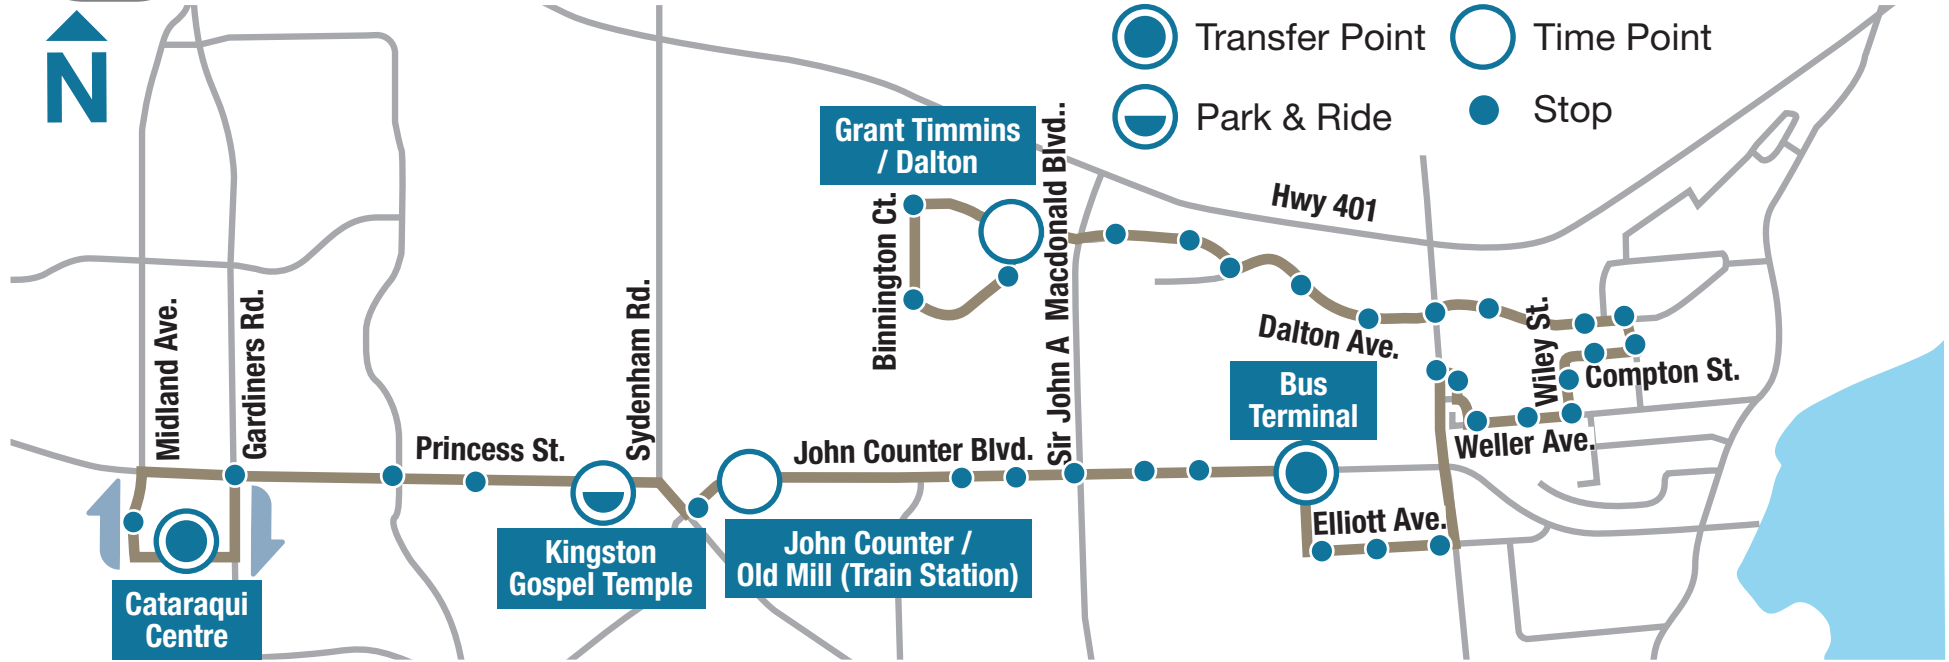

7

Grant Timmins / Dalton - Cataraqui Centre