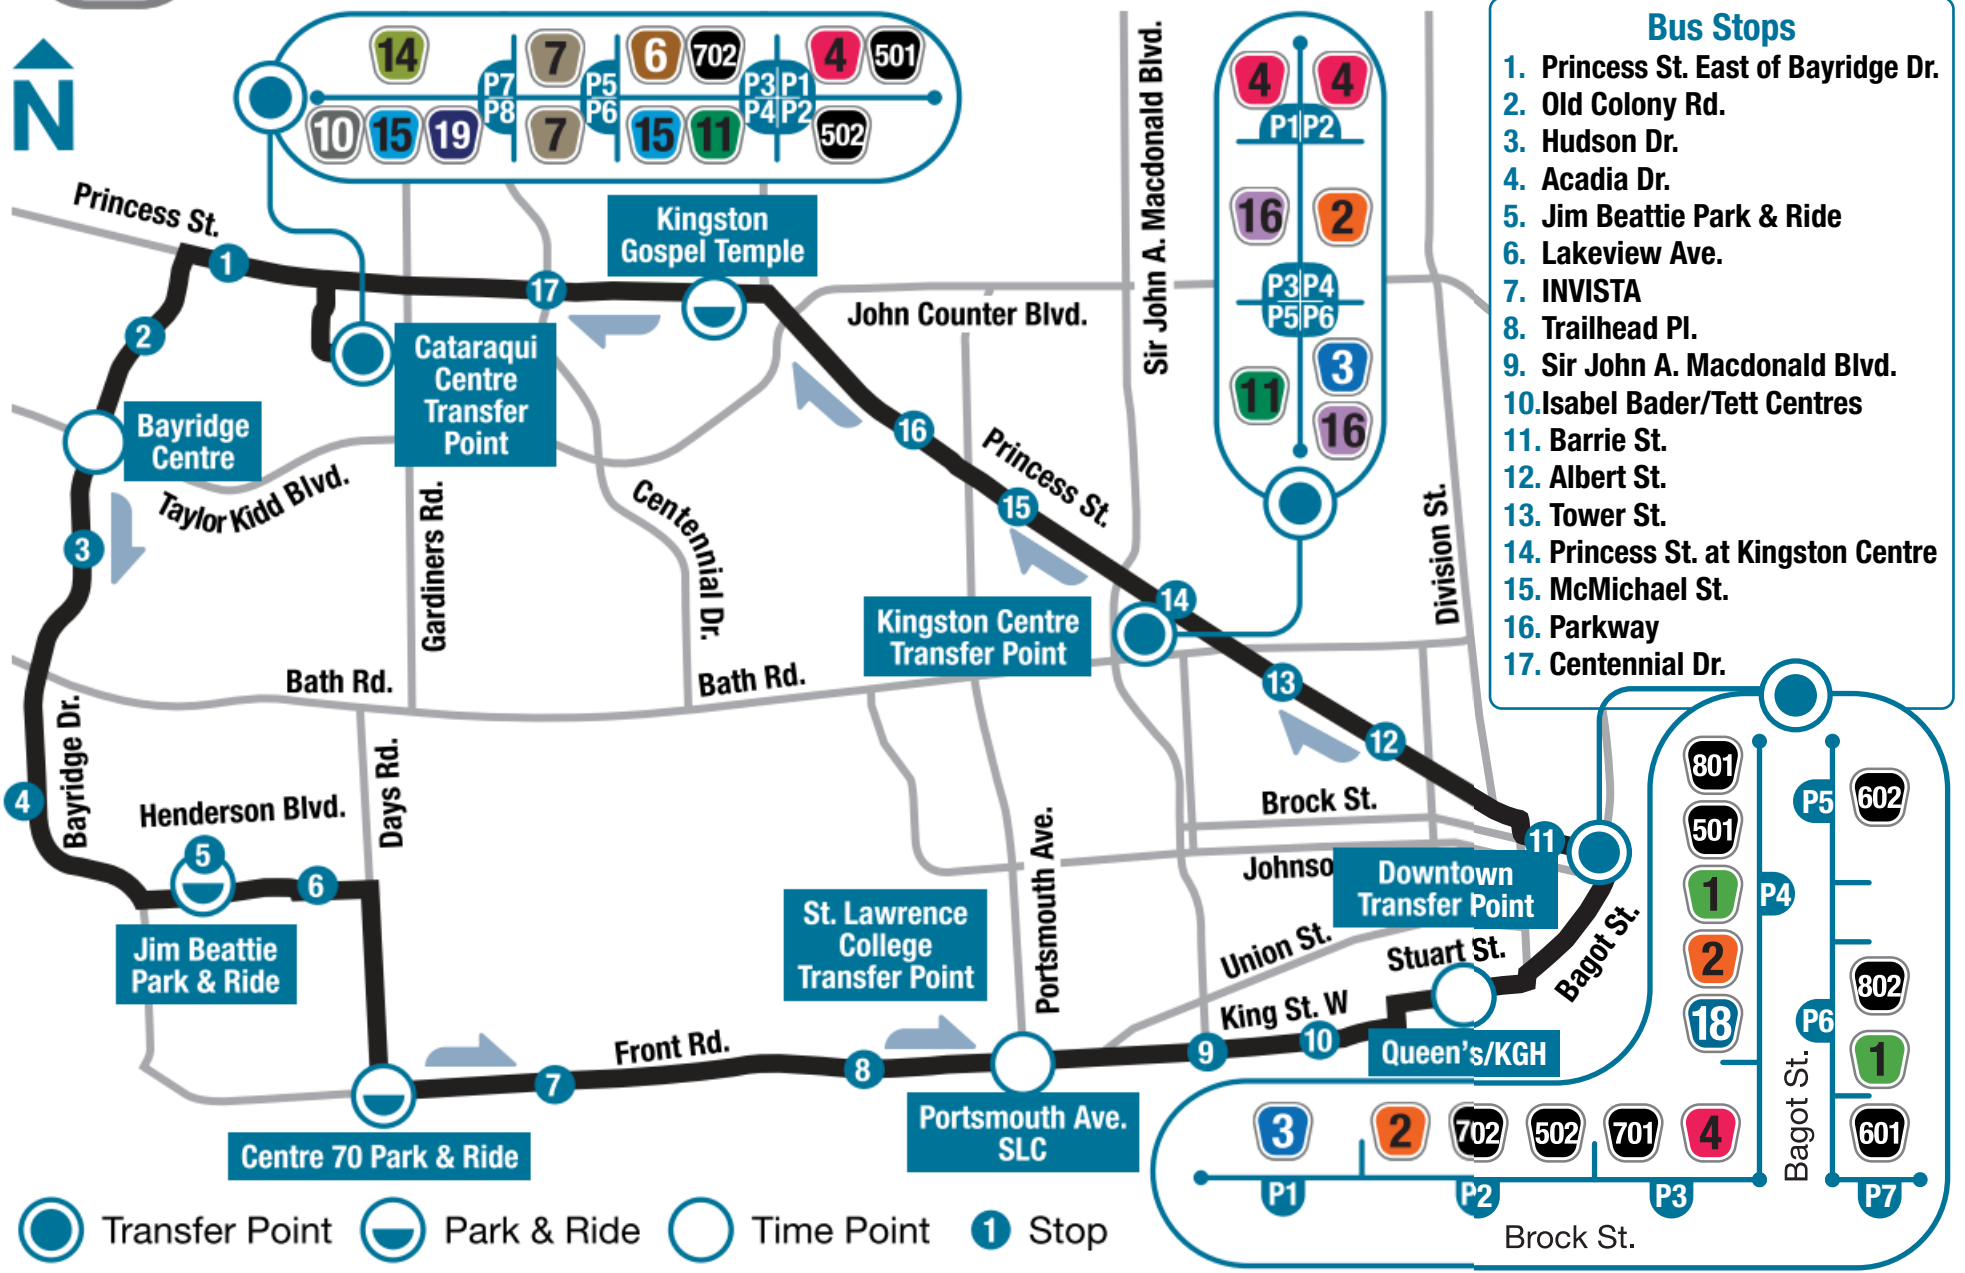

502 Express | Downtown - Cataraqui Centre

502

Monday - Friday

A.M.	5:25	5:29	5:38	5:45	5:49	5:52	5:55	6:02	6:09	6:14
	6:00	6:05	6:14	6:21	6:26	6:29	6:30	6:37	6:44	6:49
	6:15	6:20	6:29	6:36	6:41	6:44				
	6:30	6:35	6:44	6:51	6:56	6:59	7:00	7:07	7:14	7:19
	6:40	6:45	6:54	7:01	7:06	7:10				
	6:50	6:55	7:04	7:11	7:16	7:20	7:21	7:28	7:35	7:40
	6:57	7:02	7:13	7:21	7:26	7:30	7:31	7:38	7:45	7:50
	Every 10 minutes until									
	9:07	9:12	9:22	9:29	9:34	9:37	9:40	9:50	9:56	10:01
	9:27	9:32	9:42	9:49	9:54	9:57	10:00	10:09	10:18	10:24
	9:47	9:52	10:02	10:09	10:14	10:17	10:20	10:29	10:38	10:44
	10:07	10:12	10:22	10:29	10:34	10:37	10:40	10:49	10:58	11:04
	Every 20 minutes until									
P.M.	1:27	1:32	1:42	1:49	1:54	1:57	2:00	2:09	2:18	2:24
	1:47	1:52	2:02	2:09	2:14	2:17	2:17	2:26	2:35	2:41
							2:31	2:42	2:50	2:55
	Every 15 minutes until									
	5:28	5:34	5:43	5:48	5:54	5:57	6:00	6:10	6:16	6:21
	5:45	5:51	6:00	6:05	6:11	6:14				
	6:00	6:06	6:15	6:20	6:26	6:29	6:30	6:40	6:46	6:51
	6:25	6:30	6:39	6:46	6:51	6:54	7:00	7:10	7:16	7:21
	Every 30 minutes until									
	10:25	10:30	10:39	10:45	10:50	10:53	11:00	11:09	11:14	11:19*
	10:55	11:00	11:09	11:15	11:20	11:23	11:30	11:39	11:44	11:49*

Saturday - Sunday

A.M.	6:02	6:07	6:15	6:20	6:26	6:29	6:30	6:38	6:44	6:49
	6:30	6:35	6:43	6:48	6:54	6:57	7:00	7:08	7:14	7:19
	6:55	7:00	7:08	7:13	7:19	7:22	7:30	7:38	7:44	7:49
	7:25	7:30	7:38	7:43	7:49	7:52	8:00	8:08	8:14	8:19
	Every 30 minutes until									
P.M.	10:25	10:30	10:38	10:43	10:49	10:52	11:00	11:09	11:14	11:18*
	10:55	11:00	11:08	11:13	11:19	11:22	11:30	11:39	11:44	11:48*

Need Guidance?
 613-546-0000
 TTY: 613-546-4889
 (Mon.- Fri.,
 8 a.m. - 5 p.m.)

KingstonTransit.ca

@KingstonTransit

/KingstonTransit

Bus stop locations and schedules are subject to change. Kingston Transit does not provide service on New Year's Day, Good Friday or Christmas Day. Up-to-date service alerts can be found on our website: KingstonTransit.ca/ServiceAlerts

* Service ends here

— In transit
 Holding