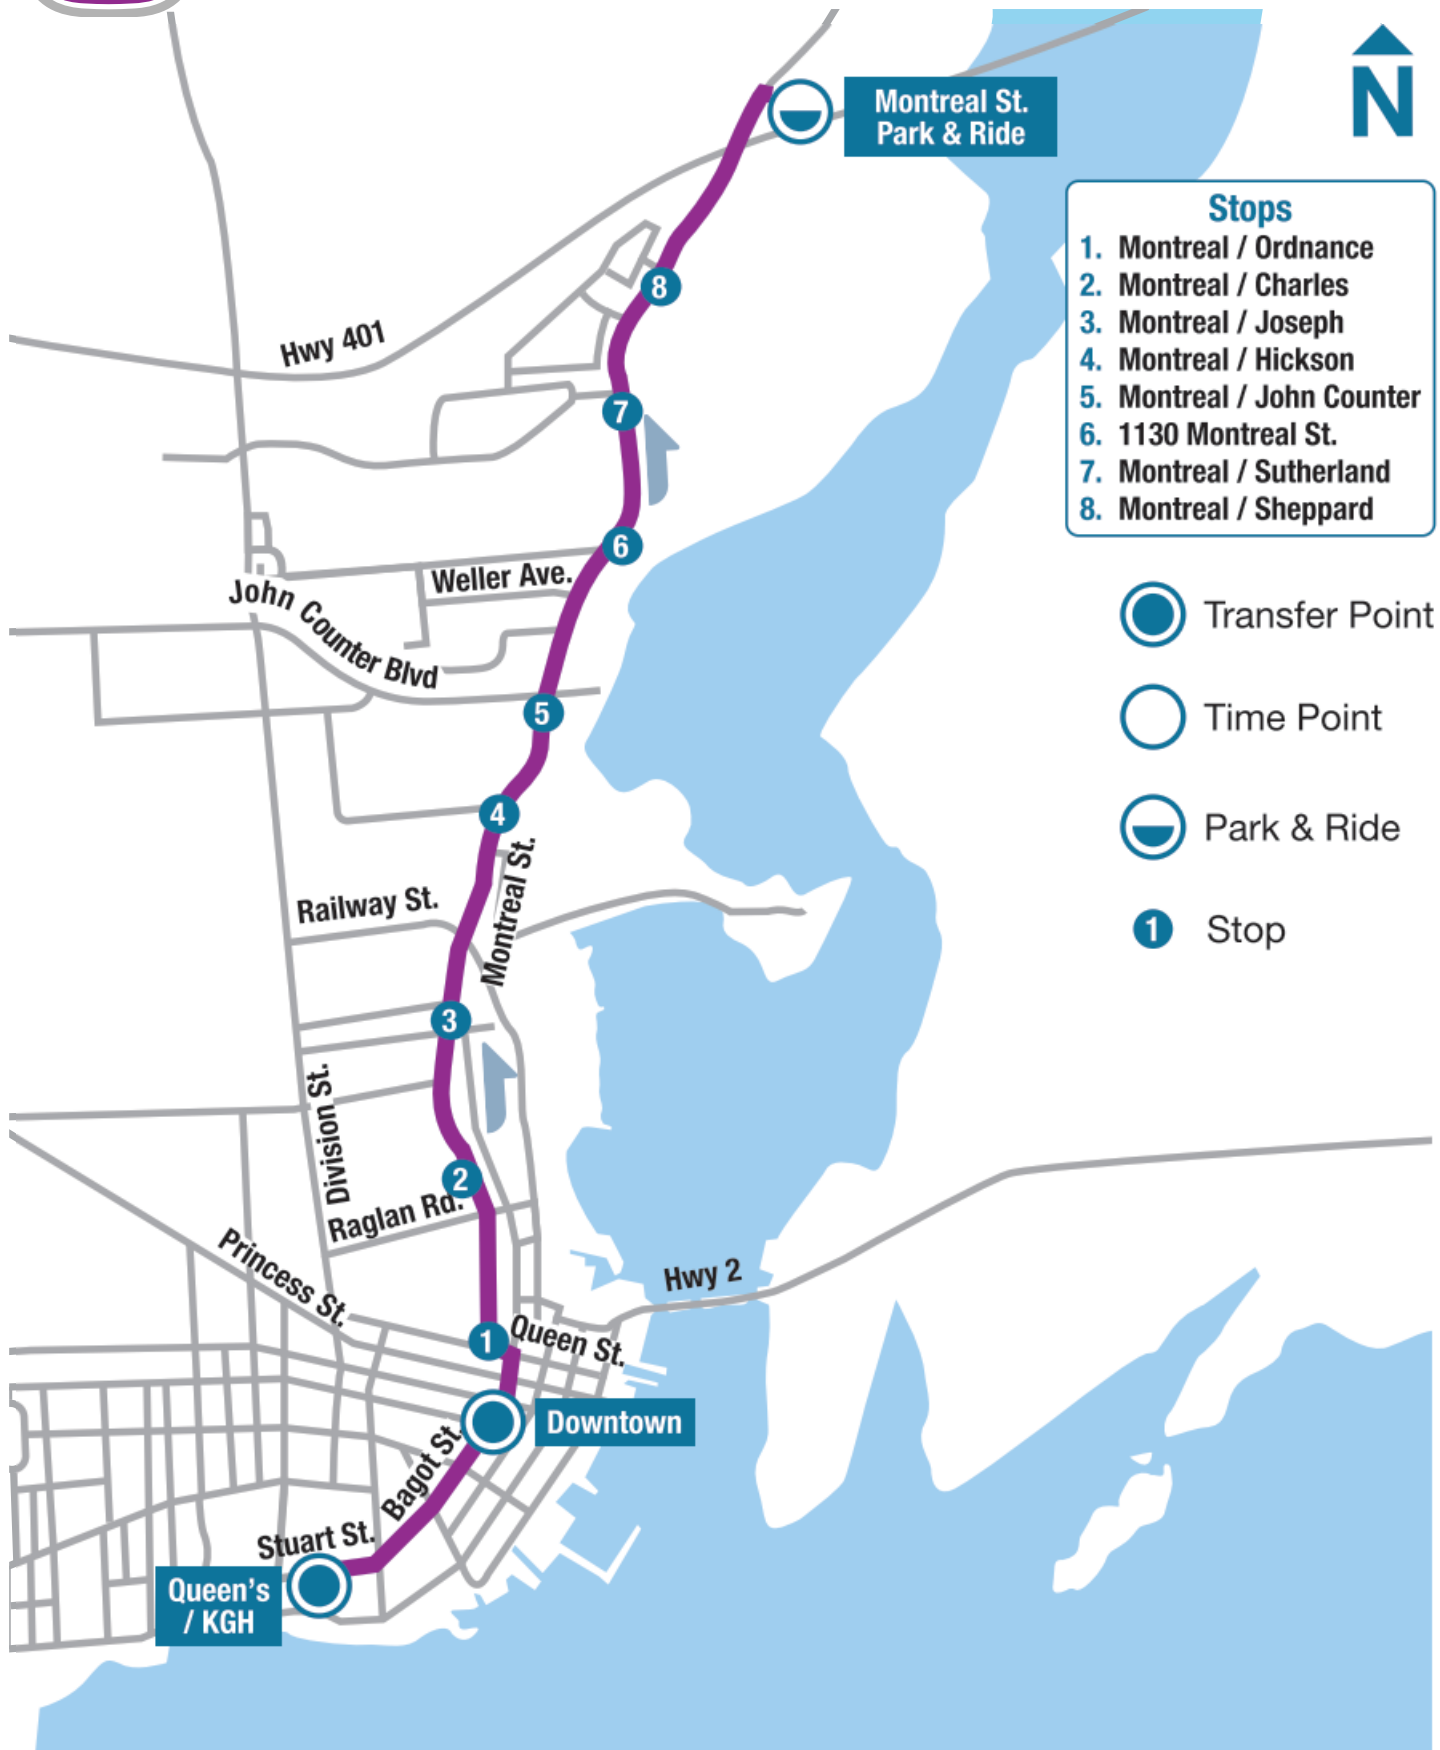

## Express | Montreal St. Park & Ride – Queen's / KGH

## Express | Queen's / KGH – Montreal St. Park & Ride

**801**Queen's /  
Kingston General Hospital

Montreal St.  
Park & Ride  
(depart)

Downtown

Queen's/  
Kingston General  
Hospital

**Monday - Friday**

A.M.	5:50	6:05	6:10
	6:20	6:35	6:40
	6:40	6:55	7:00
	7:00	7:15	7:20
	7:20	7:35	7:40
	7:40	7:55	8:00
	8:00	8:15	8:20
	8:20	8:35	8:40
	8:40	8:55	9:00
	9:00	9:15	9:20
	9:40	9:55	10:00
	10:20	10:35	10:40
	11:00	11:15	11:20
	11:40	11:55	12:00
P.M.	12:20	12:35	12:40
	1:00	1:15	1:20
	1:40	1:55	2:00
	2:20	2:35	2:40
	3:00	3:15	3:20
	3:20	3:35	3:40
	3:40	3:55	4:00
	4:00	4:15	4:20
	4:20	4:35	4:40
	4:40	4:55	5:00
	5:00	5:15	5:20
	5:20	5:35	5:40
	5:40	5:55	6:00
	6:00	6:15	6:20
	6:20	6:35	6:40
	7:00	7:15	7:20
	7:40	7:55	8:00

**802**Montreal St.  
Park & Ride

Queen's/  
Kingston General  
Hospital

Downtown

Montreal St.  
Park & Ride (arrive)

**Monday - Friday**

A.M.	6:20	6:25	6:37
	6:40	6:45	6:57
	7:00	7:05	7:17
	7:20	7:25	7:37
	7:40	7:45	7:57
	8:00	8:05	8:17
	8:20	8:25	8:37
	8:40	8:45	8:57
	9:20	9:25	9:38
	10:00	10:05	10:18
	10:40	10:45	10:58
	11:20	11:25	11:38
P.M.	12:00	12:05	12:18
	12:40	12:45	12:58
	1:20	1:25	1:38
	2:00	2:05	2:18
	2:40	2:45	2:58
	3:20	3:23	3:37
	3:40	3:43	3:57
	4:00	4:03	4:19
	4:20	4:23	4:39
	4:40	4:43	4:59
	5:00	5:03	5:19
	5:20	5:25	5:39
	5:40	5:45	5:59
	6:00	6:05	6:19
	6:20	6:25	6:38
	6:40	6:45	6:58
	7:20	7:25	7:38
	8:00	8:05	8:18

**802**Montreal St.  
Park & Ride

Downtown  
(depart)

Montreal St.  
Park & Ride  
(arrive)

**Saturday - Sunday**

A.M.	6:30	6:42
	7:00	7:12
	7:30	7:42
	8:00	8:12
	8:30	8:42
	9:00	9:13
	9:30	9:43
	10:00	10:13
	10:30	10:43
	11:00	11:13
	11:30	11:43
	12:00	12:13
	12:30	12:43
	1:00	1:13
	1:30	1:43
	2:00	2:13
	2:30	2:43
	3:00	3:13
	3:30	3:43
	4:00	4:13
	4:30	4:43
	5:00	5:13
	5:30	5:43
	6:00	6:13
	6:30	6:43
	7:00	7:13
	7:30	7:43
	8:00	8:13