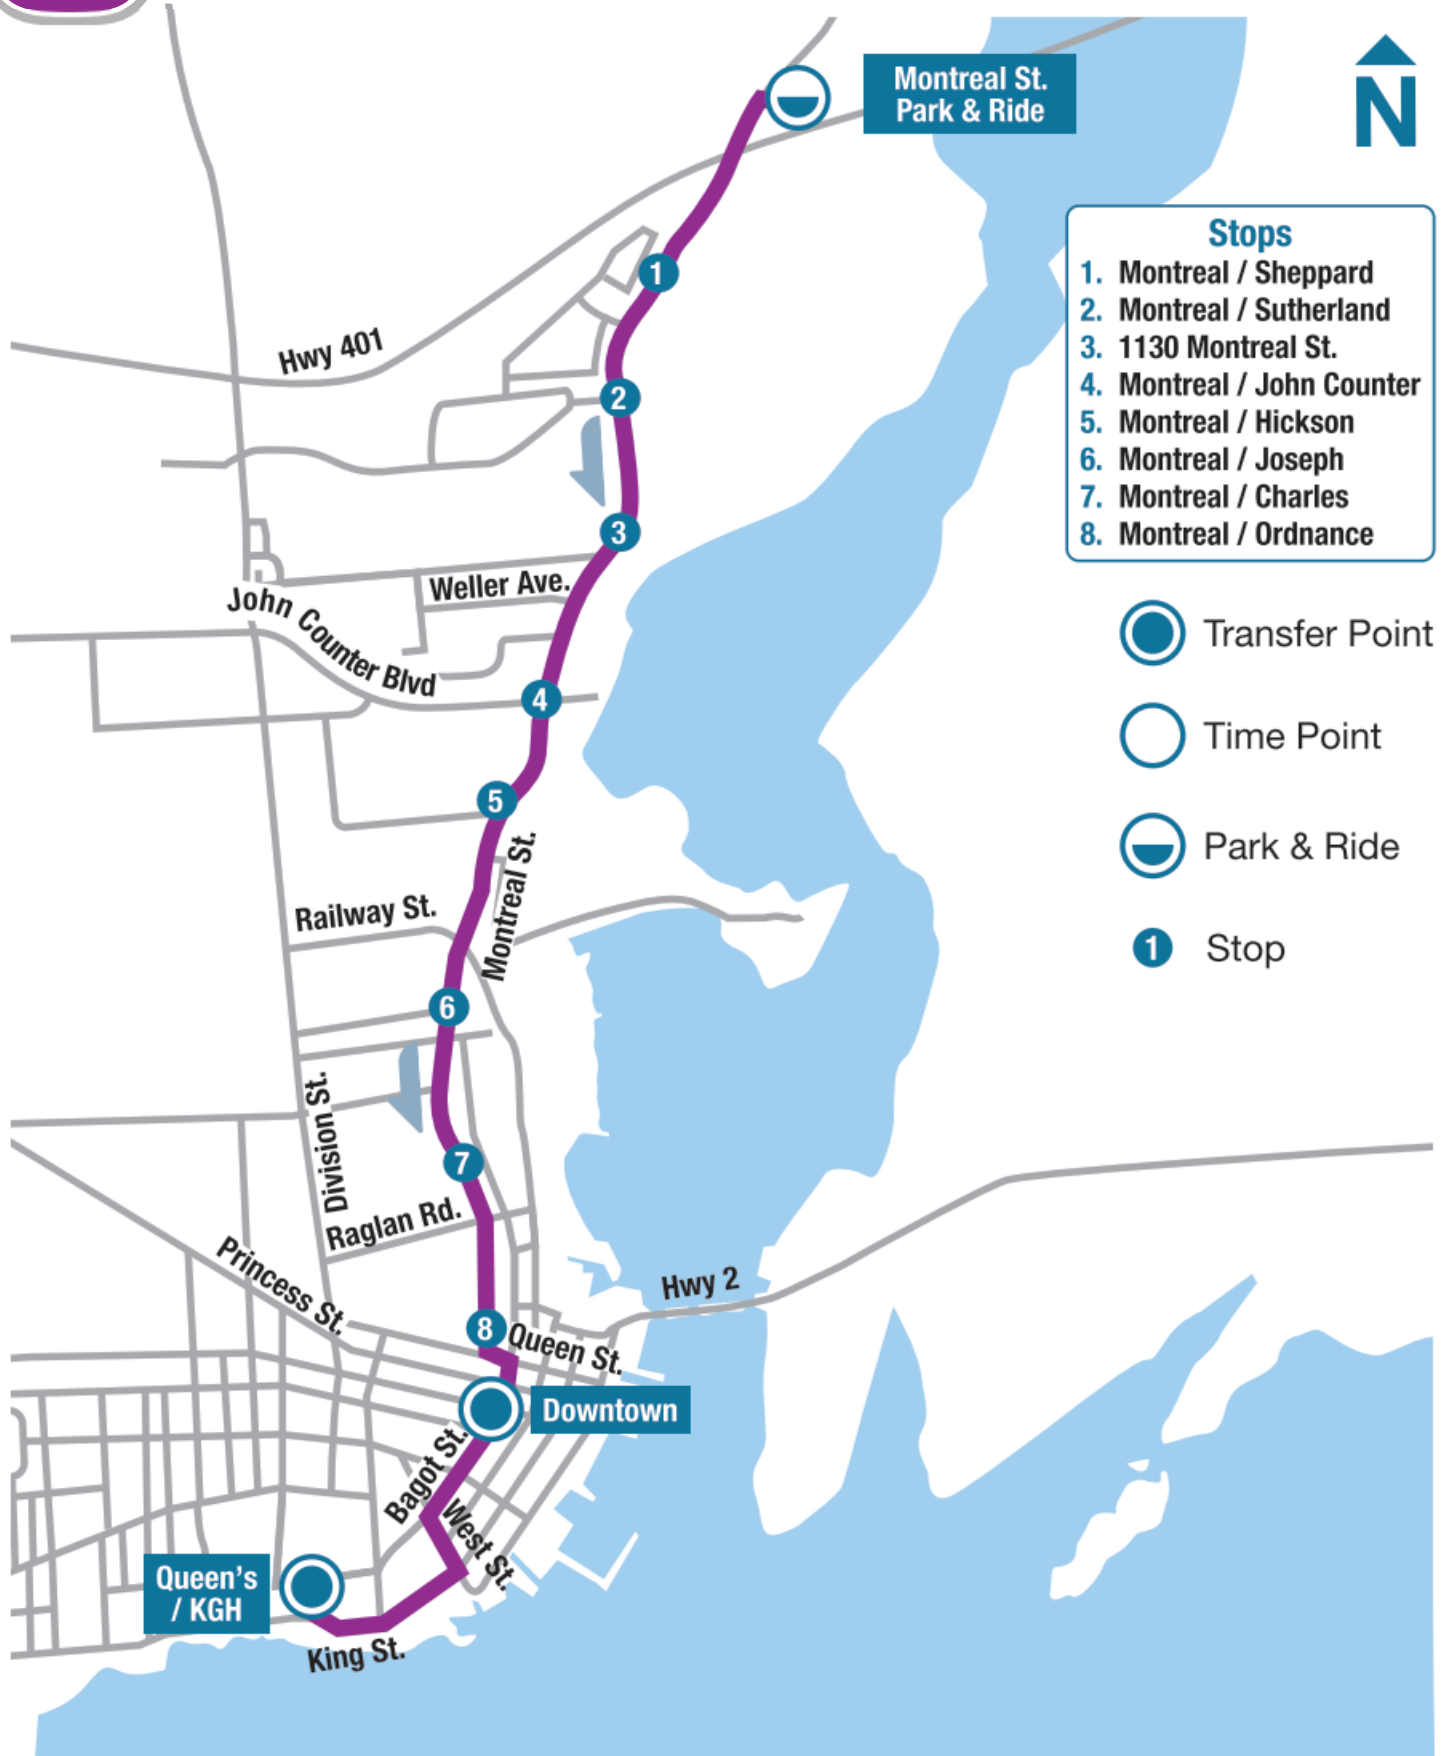

## Express | Montreal St. Park & Ride – Queen's / KGH

## Express | Queen's / KGH – Montreal St. Park & Ride

**801**Queen's /  
Kingston General Hospital

Montreal St.  
Park & Ride  
(depart)

Downtown

Queen's/  
Kingston General  
Hospital

**Monday - Friday**

A.M.	5:50	6:05	6:10
	6:20	6:35	6:40
	6:40	6:55	7:00
	7:00	7:15	7:20
	7:20	7:35	7:40
	7:40	7:55	8:00
	8:00	8:15	8:20
	8:20	8:35	8:40
	8:40	8:55	9:00
	9:00	9:15	9:20
	9:40	9:55	10:00
	10:20	10:35	10:40
	11:00	11:15	11:20
	11:40	11:55	12:00
P.M.	12:20	12:35	12:40
	1:00	1:15	1:20
	1:40	1:55	2:00
	2:20	2:35	2:40
	3:00	3:15	3:20
	3:20	3:35	3:40
	3:40	3:55	4:00
	4:00	4:15	4:20
	4:20	4:35	4:40
	4:40	4:55	5:00
	5:00	5:15	5:20
	5:20	5:35	5:40
	5:40	5:55	6:00
	6:00	6:15	6:20
	6:20	6:35	6:40
	7:00	7:15	7:20
	7:40	7:55	8:00

**802**Montreal St.  
Park & Ride

Queen's/  
Kingston General  
Hospital

Downtown

Montreal St.  
Park & Ride (arrive)

**Monday - Friday**

A.M.	6:20	6:25	6:37
	6:40	6:45	6:57
	7:00	7:05	7:17
	7:20	7:25	7:37
	7:40	7:45	7:57
	8:00	8:05	8:17
	8:20	8:25	8:37
	8:40	8:45	8:57
	9:20	9:25	9:38
	10:00	10:05	10:18
	10:40	10:45	10:58
	11:20	11:25	11:38
P.M.	12:00	12:05	12:18
	12:40	12:45	12:58
	1:20	1:25	1:38
	2:00	2:05	2:18
	2:40	2:45	2:58
	3:20	3:23	3:37
	3:40	3:43	3:57
	4:00	4:03	4:19
	4:20	4:23	4:39
	4:40	4:43	4:59
	5:00	5:03	5:19
	5:20	5:25	5:39
	5:40	5:45	5:59
	6:00	6:05	6:19
	6:20	6:25	6:38
	6:40	6:45	6:58
	7:20	7:25	7:38
	8:00	8:05	8:18

**802**Montreal St.  
Park & Ride

Downtown  
(depart)

Montreal St.  
Park & Ride  
(arrive)

**Saturday - Sunday**

A.M.	6:30	6:42
	7:00	7:12
	7:30	7:42
	8:00	8:12
	8:30	8:42
	9:00	9:13
	9:30	9:43
	10:00	10:13
	10:30	10:43
	11:00	11:13
	11:30	11:43
	12:00	12:13
	12:30	12:43
	1:00	1:13
	1:30	1:43
	2:00	2:13
	2:30	2:43
	3:00	3:13
	3:30	3:43
	4:00	4:13
	4:30	4:43
	5:00	5:13
	5:30	5:43
	6:00	6:13
	6:30	6:43
	7:00	7:13
	7:30	7:43
	8:00	8:13