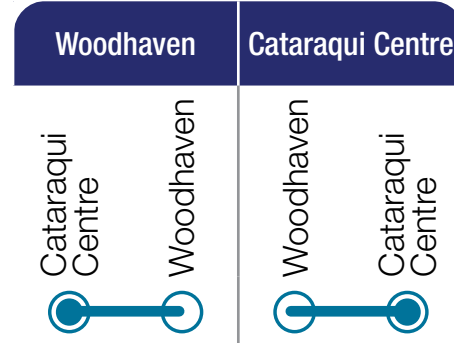

19

Woodhaven

KingstonTransit.ca
 @KingstonTransit
 /KingstonTransit

Bus stop locations and schedules are subject to change. Kingston Transit does not provide service on New Year's Day, Good Friday or Christmas Day. Up-to-date service alerts can be found on our website: KingstonTransit.ca/ServiceAlerts

Monday - Friday

	Woodhaven	Cataraqui Centre	Woodhaven	Cataraqui Centre
A.M.				
	6:35	6:43	6:08	6:21
	7:05	7:13	6:43	6:58
	7:35	7:43	7:13	7:28
			7:43	7:58
	Every 30 minutes			
P.M.	6:05	6:13	6:13	6:27
	6:35	6:43	6:43	6:57
	7:05	7:13	7:13	7:27*
	7:35	7:43	7:43	7:57
	8:35	8:43	8:43	8:57
	9:35	9:43	9:43	9:56
	10:35	10:42	10:42	10:55*
	11:20	11:27	11:27	11:39*

Saturday

	Woodhaven	Cataraqui Centre	Woodhaven	Cataraqui Centre
A.M.				
	6:05	6:12	6:12	6:26 A.M.
	6:35	6:42	6:42	6:56
	7:05	7:12	7:12	7:26
	7:35	7:42	7:42	7:56
	Every 30 minutes			
P.M.	6:05	6:13	6:13	6:27 P.M.
	6:35	6:43	6:43	6:57
	7:05	7:13	7:13	7:27*
	7:35	7:43	7:43	7:57
	8:35	8:43	8:43	8:57
	9:35	9:43	9:43	9:56
	10:35	10:42	10:42	10:55*
	11:20	11:27	11:27	11:39*

Every 60 minutes

P.M.	Woodhaven	Cataraqui Centre	Woodhaven	Cataraqui Centre
3:35	3:43	3:46	3:58	
4:35	4:43	4:46	4:57	
5:35	5:43	5:46	5:57	
6:35	6:43	6:46	6:56	
7:35	7:42	7:46	7:55	
8:35	8:42	8:46	8:55	
9:35	9:42	9:46	9:55*	