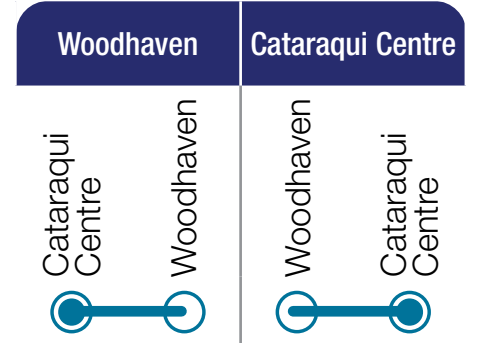

19

Woodhaven

KingstonTransit.ca
 @KingstonTransit
 /KingstonTransit

Bus stop locations and schedules are subject to change. Kingston Transit does not provide service on New Year's Day, Good Friday or Christmas Day. Up-to-date service alerts can be found on our website: KingstonTransit.ca/ServiceAlerts

Monday - Friday

	Woodhaven	Cataraqui Centre	Woodhaven	Cataraqui Centre
A.M.				
	6:35	6:43	6:08	6:21
	7:05	7:13	6:43	6:58
	7:35	7:43	7:13	7:28
			7:43	7:58
	Every 30 minutes			
P.M.	6:05	6:13	6:13	6:27
	6:35	6:43	6:43	6:57
	7:05	7:13	7:13	7:27*
	7:35	7:43	7:43	7:57
	8:35	8:43	8:43	8:57
	9:35	9:43	9:43	9:56
	10:35	10:42	10:42	10:55*
	11:20	11:27	11:27	11:39*

Saturday

	Woodhaven	Cataraqui Centre	Woodhaven	Cataraqui Centre
A.M.				
	6:05	6:12	6:12	6:26 A.M.
	6:35	6:42	6:42	6:56
	7:05	7:12	7:12	7:26
	7:35	7:42	7:42	7:56
	Every 30 minutes			
P.M.	6:05	6:13	6:13	6:27 P.M.
	6:35	6:43	6:43	6:57
	7:05	7:13	7:13	7:27*
	7:35	7:43	7:43	7:57
	8:35	8:43	8:43	8:57
	9:35	9:43	9:43	9:56
	10:35	10:42	10:42	10:55*
	11:20	11:27	11:27	11:39*

Every 60 minutes

P.M.	Woodhaven	Cataraqui Centre	Woodhaven	Cataraqui Centre
3:35	3:43	3:46	3:58	
4:35	4:43	4:46	4:57	
5:35	5:43	5:46	5:57	
6:35	6:43	6:46	6:56	
7:35	7:42	7:46	7:55	
8:35	8:42	8:46	8:55	
9:35	9:42	9:46	9:55*	