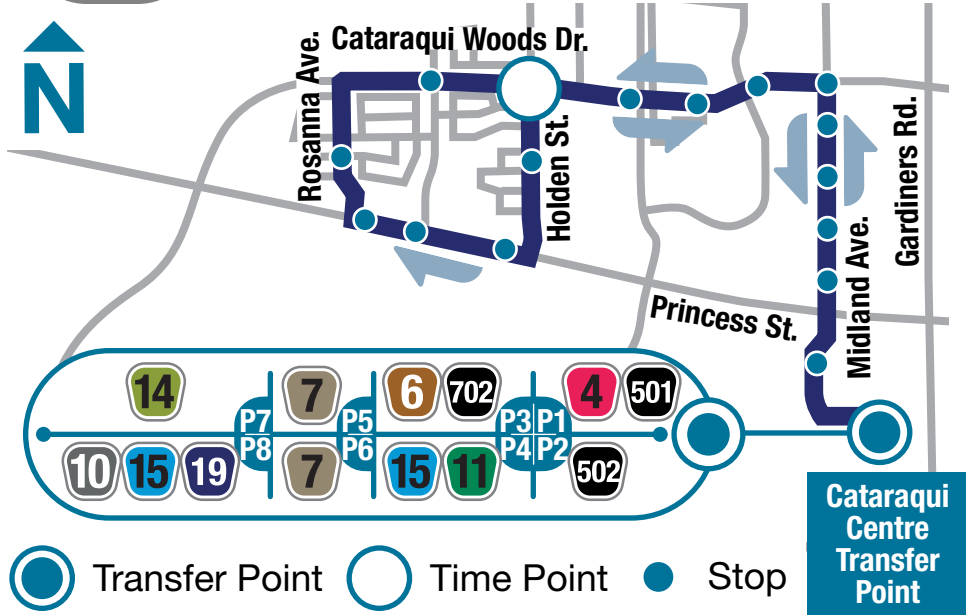

Saturday

	Woodhaven	Cataraqui Centre	Woodhaven	Cataraqui Centre
A.M.				
	6:05	6:12	6:12	6:26 A.M.
	6:35	6:42	6:42	6:56
	7:05	7:12	7:12	7:26
	7:35	7:42	7:42	7:56
	Every 30 minutes			
P.M.	6:05	6:13	6:13	6:27 P.M.
	6:35	6:43	6:43	6:57
	7:05	7:13	7:13	7:27*
	7:35	7:43	7:43	7:57
	8:35	8:43	8:43	8:57
	9:35	9:43	9:43	9:56
	10:35	10:42	10:42	10:55*
	11:20	11:27	11:27	11:39*

In transit

In transit

19

Woodhaven

KingstonTransit.ca
 @KingstonTransit
 /KingstonTransit

Bus stop locations and schedules are subject to change. Kingston Transit does not provide service on New Year's Day, Good Friday or Christmas Day. Up-to-date service alerts can be found on our website: KingstonTransit.ca/ServiceAlerts

Woodhaven	Cataraqui Centre
Cataraqui Centre	Woodhaven
Woodhaven	Woodhaven
Woodhaven	Cataraqui Centre

Sunday

A.M.	Woodhaven	Cataraqui Centre	Woodhaven	Cataraqui Centre
7:35	7:42	7:42	7:55	
8:35	8:42	8:46	8:55	
9:35	9:42	9:46	9:55	
10:35	10:42	10:46	10:55	

Every 60 minutes

P.M.	Woodhaven	Cataraqui Centre	Woodhaven	Cataraqui Centre
3:35	3:43	3:46	3:58	
4:35	4:43	4:46	4:57	
5:35	5:43	5:46	5:57	
6:35	6:43	6:46	6:56	
7:35	7:42	7:46	7:55	
8:35	8:42	8:46	8:55	
9:35	9:42	9:46	9:55*	