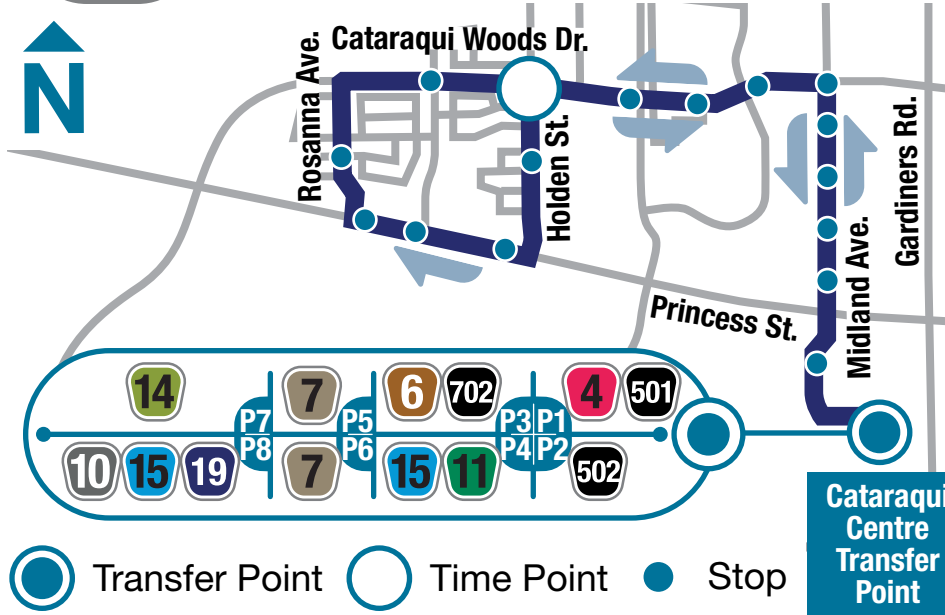

19

Woodhaven

KingstonTransit.ca
 @KingstonTransit
 /KingstonTransit

Bus stop locations and schedules are subject to change. Kingston Transit does not provide service on New Year's Day, Good Friday or Christmas Day. Up-to-date service alerts can be found on our website: KingstonTransit.ca/ServiceAlerts

Monday - Friday

	Woodhaven	Cataraqui Centre	Woodhaven	Cataraqui Centre
A.M.				
	6:35	6:43	6:08	6:21
	7:05	7:13	6:43	6:58
	7:35	7:43	7:13	7:28
			7:43	7:58
	Every 30 minutes			
P.M.	6:05	6:13	6:13	6:27
	6:35	6:43	6:43	6:57
	7:05	7:13	7:13	7:27*
	7:35	7:43	7:43	7:57
	8:35	8:43	8:43	8:57
	9:35	9:43	9:43	9:56
	10:35	10:42	10:42	10:55*
	11:20	11:27	11:27	11:39*

Saturday

	Woodhaven	Cataraqui Centre	Woodhaven	Cataraqui Centre
A.M.				
	6:05	6:12	6:12	6:26 A.M.
	6:35	6:42	6:42	6:56
	7:05	7:12	7:12	7:26
	7:35	7:42	7:42	7:56
	Every 30 minutes			
P.M.	6:05	6:13	6:13	6:27 P.M.
	6:35	6:43	6:43	6:57
	7:05	7:13	7:13	7:27*
	7:35	7:43	7:43	7:57
	8:35	8:43	8:43	8:57
	9:35	9:43	9:43	9:56
	10:35	10:42	10:42	10:55*
	11:20	11:27	11:27	11:39*

Every 60 minutes

P.M.	Woodhaven	Cataraqui Centre	Woodhaven	Cataraqui Centre
3:35	3:43	3:46	3:58	
4:35	4:43	4:46	4:57	
5:35	5:43	5:46	5:57	
6:35	6:43	6:46	6:56	
7:35	7:42	7:46	7:55	
8:35	8:42	8:46	8:55	
9:35	9:42	9:46	9:55*	