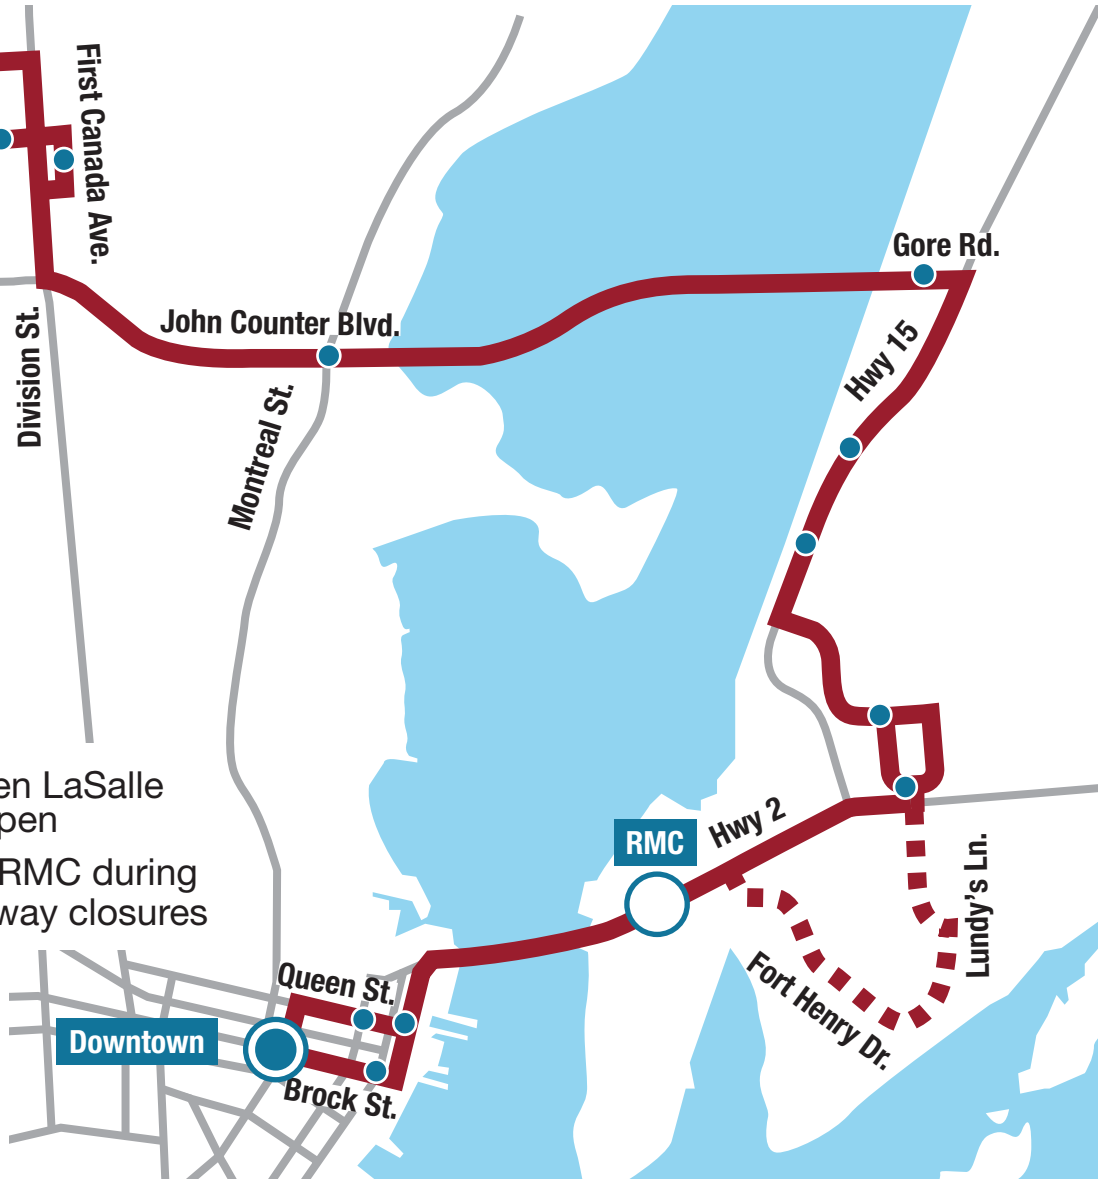

60

King's Crossing North - Downtown

King's Crossing North

Route 60

Weekend		To Downtown	
	King's Crossing North	D'Artisan / Highway 2 (CFB Kingston)	Downtown
	6:04 AM	6:21 AM	6:27 AM
	6:34 AM	6:51 AM	6:57 AM
	7:04 AM	7:21 AM	7:27 AM
	7:34 AM	7:51 AM	7:57 AM
	8:05 AM	8:22 AM	8:28 AM
	8:34 AM	8:51 AM	8:58 AM
	9:04 AM	9:22 AM	9:28 AM
	9:34 AM	9:52 AM	9:58 AM
	10:04 AM	10:22 AM	10:28 AM
	10:34 AM	10:52 AM	10:58 AM
	11:04 AM	11:22 AM	11:28 AM
	11:34 AM	11:52 AM	11:59 AM
	12:04 PM	12:22 PM	12:29 PM
	12:34 PM	12:52 PM	12:59 PM
	1:04 PM	1:22 PM	1:28 PM
	1:34 PM	1:52 PM	1:59 PM
	2:04 PM	2:22 PM	2:29 PM
	2:34 PM	2:52 PM	2:59 PM
	3:04 PM	3:22 PM	3:29 PM
	3:34 PM	3:52 PM	3:58 PM
	4:04 PM	4:22 PM	4:29 PM
	4:34 PM	4:52 PM	4:59 PM
	5:04 PM	5:22 PM	5:28 PM
	5:34 PM	5:52 PM	5:58 PM
	6:04 PM	6:22 PM	6:28 PM
	6:34 PM	6:52 PM	6:58 PM
	7:04 PM	7:22 PM	7:28 PM
	7:34 PM	7:52 PM	7:58 PM
	8:04 PM	8:22 PM	8:28 PM
	8:34 PM	8:52 PM	8:58 PM
	9:04 PM	9:21 PM	9:27 PM
	9:34 PM	9:51 PM	9:57 PM
	10:04 PM	10:21 PM	10:27 PM
	10:34 PM	10:51 PM	10:57 PM
	10:58 PM	11:15 PM	11:21 PM
B Ends at Fort Henry during Causeway closure, no service to Downtown.			