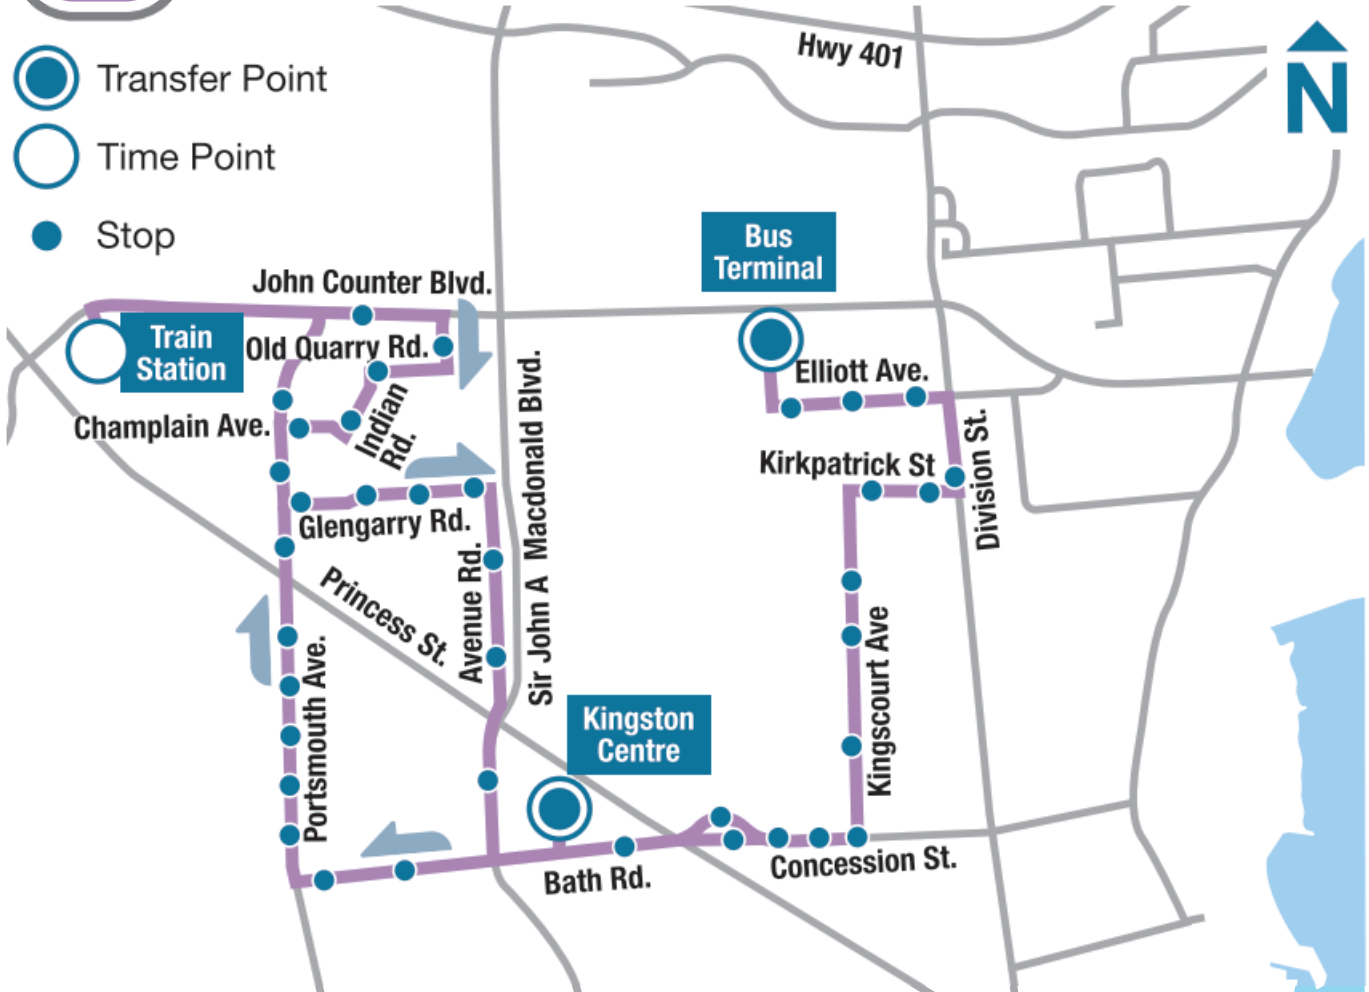

## Train Station – Bus Terminal

-  Transfer Point
-  Time Point
-  Stop

Bus Terminal

**16**

Train Station

Train Station  
Kingston Centre (arrive)  
Kingston Centre (depart)  
Bus Terminal

Bus Terminal  
Kingston Centre (arrive)  
Kingston Centre (depart)  
Train Station

Bus Terminal

**16**

Train Station

Train Station  
Kingston Centre (arrive)  
Kingston Centre (depart)  
Bus Terminal

Bus Terminal  
Kingston Centre  
Train Station

**Sunday**

	8:20	8:31	8:32	8:45	8:45	9:00	9:10	<b>A.M.</b>
	<b>9:10</b>	<b>9:23</b>	<b>9:30</b>	<b>9:45</b>	<b>9:45</b>	<b>10:00</b>	<b>10:10</b>	
	10:10	10:23	10:30	10:45	10:45	11:00	11:10	
	<b>11:10</b>	<b>11:23</b>	<b>11:30</b>	<b>11:45</b>	<b>11:45</b>	<b>12:00</b>	<b>12:10</b>	<b>P.M.</b>
	Every 60 minutes							
	5:10	5:23	5:30	5:45	5:45	6:00	6:10	
	<b>6:10</b>	<b>6:23</b>	<b>6:30</b>	<b>6:45</b>	<b>6:45</b>	<b>7:00</b>	<b>7:10</b>	
	7:10	7:23	7:30	7:45	7:45	8:00	8:10	
		<b>8:30</b>	<b>8:45</b>					