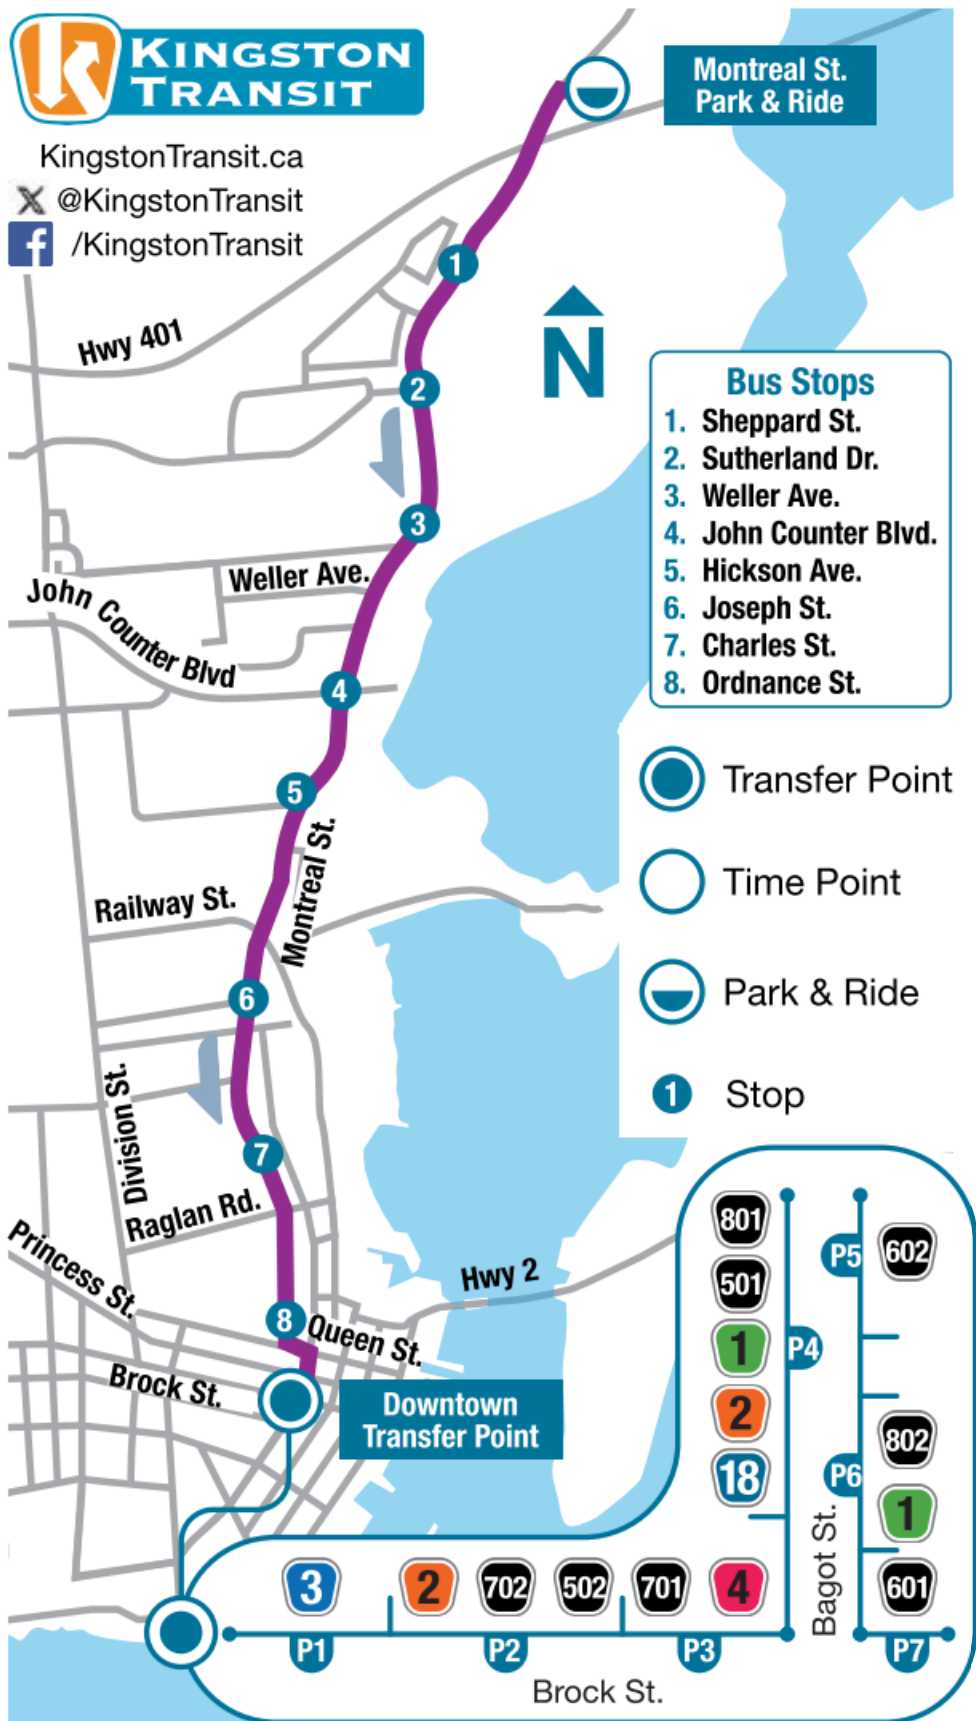

# 801 Express | Montreal St. Park & Ride - Downtown

KingstonTransit.ca

@KingstonTransit

/KingstonTransit

## Monday - Friday

	Montreal St. Park & Ride	Downtown
A.M.	5:44	6:00
	<b>6:05</b>	<b>6:21</b>
	6:25	6:41
	<b>6:40</b>	<b>6:56</b>
	Every 20 minutes until	
	<b>9:00</b>	<b>9:17</b>
	9:40	9:57
	<b>9:40</b>	<b>9:57</b>
	Every 35 minutes until	
P.M.	3:25	3:42
	<b>3:45</b>	<b>4:02</b>
	Every 20 minutes until	
	6:20	6:37
	<b>6:55</b>	<b>7:12</b>
	7:30	7:47
	<b>8:05</b>	<b>8:22*</b>

## Saturday - Sunday

	Montreal St. Park & Ride	Downtown
A.M.	<b>6:05</b>	<b>6:21</b>
	6:40	6:56
	<b>7:15</b>	<b>7:32</b>
	7:50	8:07
	<b>8:25</b>	<b>8:42</b>
	Every 40 minutes until	
P.M.	5:45	6:02
	<b>6:20</b>	<b>6:37</b>
	6:55	7:12
	<b>7:30</b>	<b>7:47</b>
	8:05	8:22*

\* Service ends here

— In transit  
 ▨ Holding