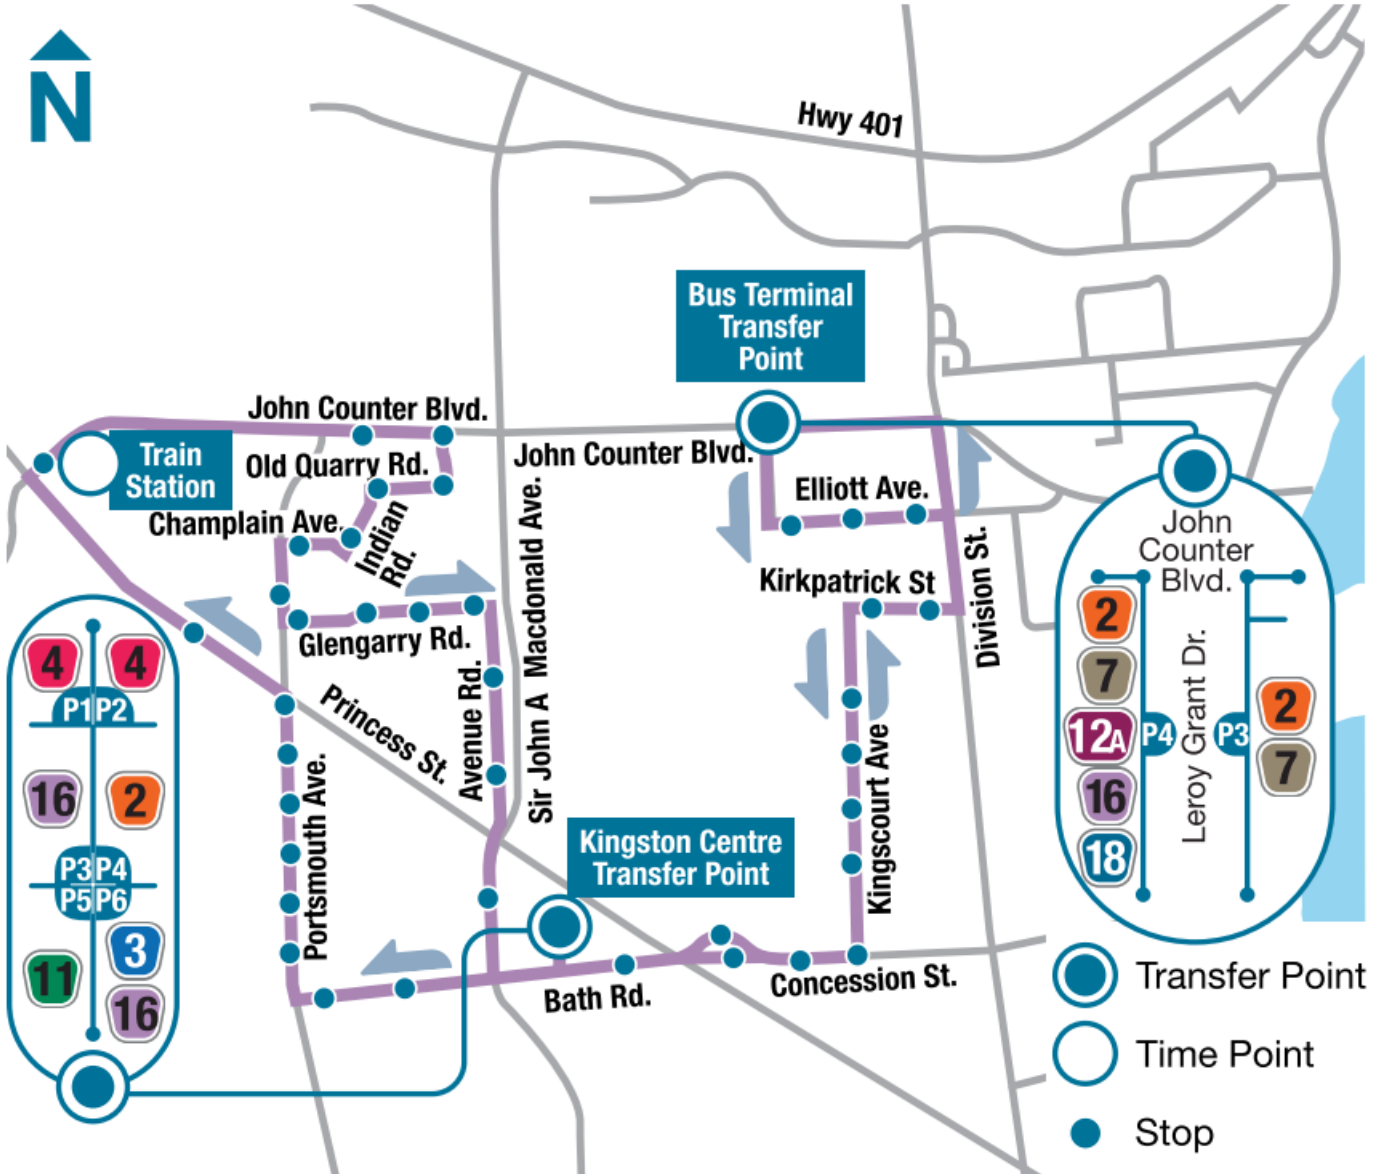

16

Train Station - Bus Station

Train Station 16 **Bus Station**

**Monday
- Saturday**

A.M.

					5:50	6:01	6:11
					6:17	6:30	6:40
6:11	6:23	6:30	6:45	6:47	7:00	7:10	
6:40	6:53	7:00	7:15	7:15	7:30	7:40	

Every 30 minutes

P.M.

6:10	6:23	6:30	6:45	6:45	7:00	7:10	
6:40	6:53	7:00	7:15*				
7:10	7:23	7:30	7:45	7:45	8:00	8:10	
8:10	8:23	8:30	8:45	8:45	9:00	9:10	
9:15	9:28	9:30	9:45	9:45	10:00	10:10	
10:10	10:23	10:30	10:45*				

Sunday

A.M.

8:20	8:31	8:32	8:45	8:45	9:00	9:10	
9:10	9:23	9:30	9:45	9:45	10:00	10:10	

Every 60 minutes

P.M.

7:10	7:23	7:30	7:45	7:45	8:00	8:10*	
		8:30	8:45*				

* Service ends here — In transit - - - - - Holding

KingstonTransit.ca

@KingstonTransit

/KingstonTransit

Bus stop locations and schedules are subject to change. Kingston Transit does not provide service on New Year's Day, Good Friday or Christmas Day.

Up-to-date service alerts can be found on our website:
KingstonTransit.ca/ServiceAlerts