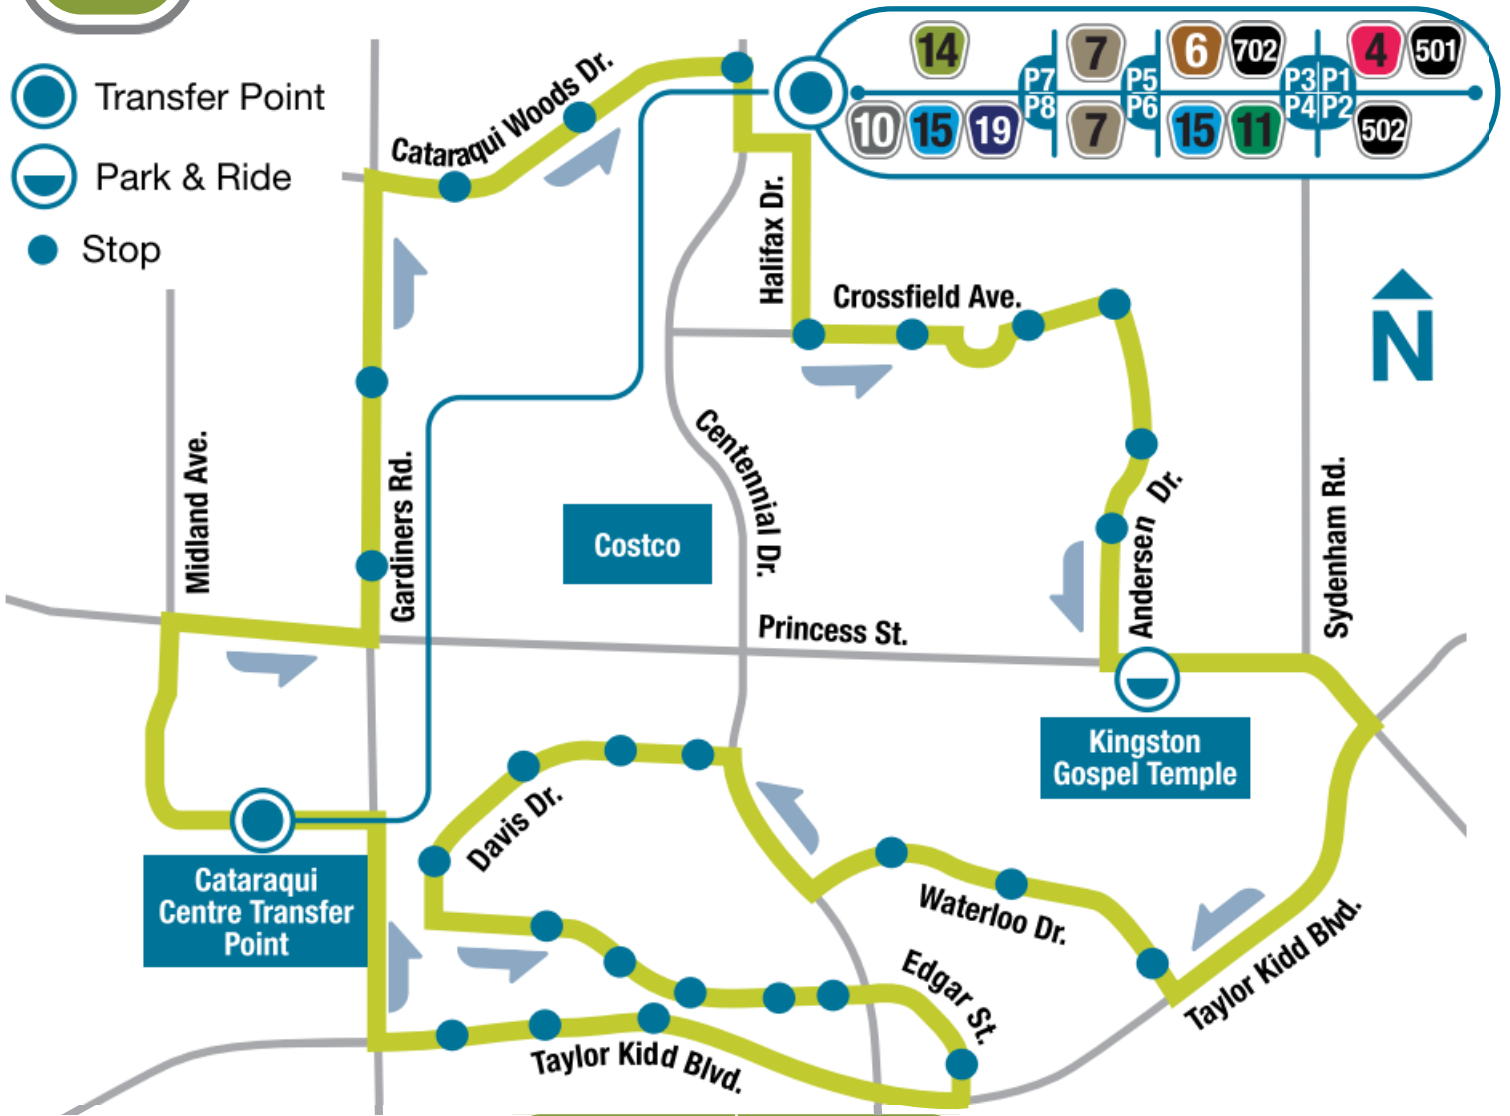

## Crossfield Ave. - Waterloo Dr.

- Transfer Point
- Park & Ride
- Stop

| Crossfield Ave         |                        | Waterloo Dr            |                  | Crossfield Ave   |                        | Waterloo Dr            |                  | Crossfield Ave   |                        | Waterloo Dr            |                  |      |       |      |
|------------------------|------------------------|------------------------|------------------|------------------|------------------------|------------------------|------------------|------------------|------------------------|------------------------|------------------|------|-------|------|
| Cataraqui Centre       | Kingston Gospel Temple | Kingston Gospel Temple | Cataraqui Centre | Cataraqui Centre | Kingston Gospel Temple | Kingston Gospel Temple | Cataraqui Centre | Cataraqui Centre | Kingston Gospel Temple | Kingston Gospel Temple | Cataraqui Centre |      |       |      |
|                        |                        |                        |                  |                  |                        |                        |                  |                  |                        |                        |                  |      |       |      |
| <b>Monday - Friday</b> |                        |                        |                  | <b>Saturday</b>  |                        |                        |                  | <b>Sunday</b>    |                        |                        |                  |      |       |      |
| A.M.                   | 6:27                   | 6:39                   | 6:39             | 6:55             | A.M.                   | 6:30                   | 6:42             | 6:42             | 6:58                   | 8:00                   | 8:12             | 8:12 | 8:28  | A.M. |
|                        | 6:57                   | 7:09                   | 7:09             | 7:25             |                        | 7:00                   | 7:12             | 7:12             | 7:28                   | 9:00                   | 9:12             | 9:12 | 9:28  |      |
| Every 30 minutes       |                        |                        |                  | Every 30 minutes |                        |                        |                  | Every 60 minutes |                        |                        |                  |      |       |      |
| P.M.                   | 7:00                   | 7:12                   | 7:12             | 7:28             | P.M.                   | 7:00                   | 7:12             | 7:12             | 7:28                   | 6:00                   | 6:12             | 6:12 | 6:28  | P.M. |
|                        | 8:00                   | 8:12                   | 8:12             | 8:28             |                        | 8:00                   | 8:12             | 8:12             | 8:28                   | 7:00                   | 7:12             | 7:12 | 7:28  |      |
|                        | 9:00                   | 9:12                   | 9:12             | 9:28             |                        | 9:00                   | 9:12             | 9:12             | 9:28                   | 8:00                   | 8:12             | 8:12 | 8:28* |      |
|                        | 10:00                  | 10:12                  | 10:12            | 10:28*           |                        | 10:00                  | 10:12            | 10:12            | 10:28*                 |                        |                  |      |       |      |