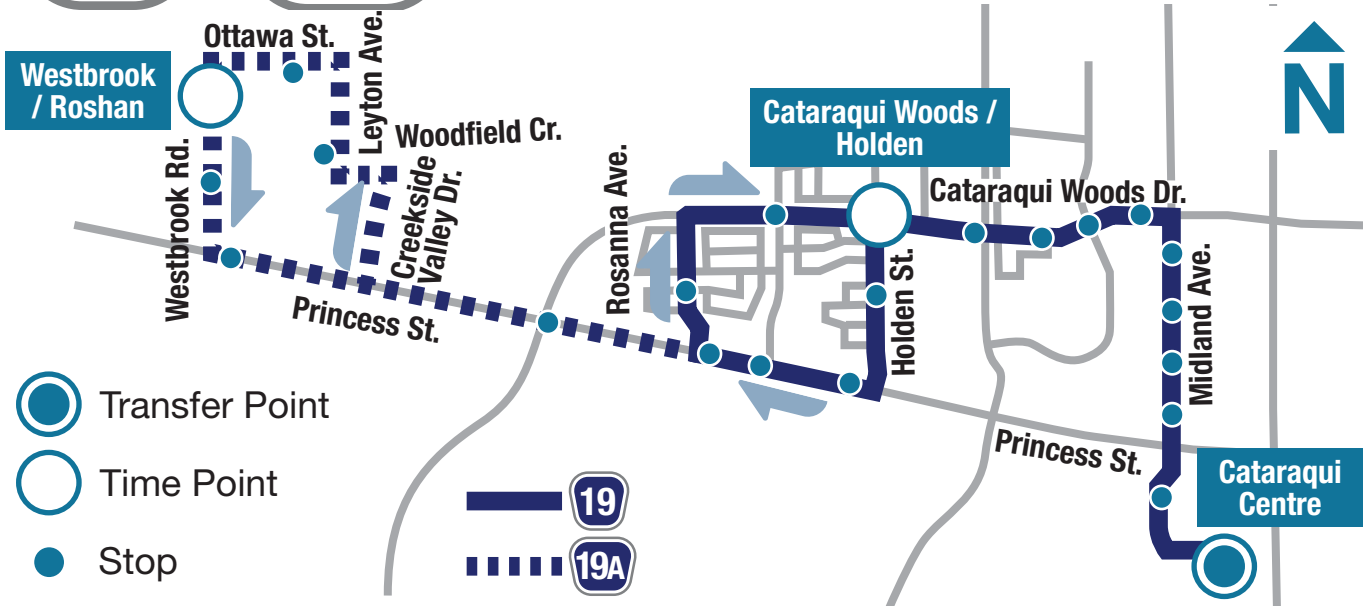

19

19A

Woodhaven and Westbrook

Route 19

Weekday To Cataraqui Woods			
	Cataraqui Centre	Woodhaven (Cataraqui Woods / Holden)	Westbrook / (Westbrook / Ottawa)
A	6:25 AM	6:31 AM	6:41 AM
A	6:40 AM	6:46 AM	6:56 AM
A	7:10 AM	7:16 AM	7:26 AM
A	7:40 AM	7:46 AM	7:56 AM
	8:20 AM	8:26 AM	-
	8:50 AM	8:57 AM	-
	9:20 AM	9:26 AM	-
	9:50 AM	9:56 AM	-
	10:20 AM	10:26 AM	-
	10:50 AM	10:56 AM	-
	11:20 AM	11:27 AM	-
	11:50 AM	11:57 AM	-
	12:20 PM	12:27 PM	-
	12:50 PM	12:57 PM	-
	1:20 PM	1:27 PM	-
	1:50 PM	1:57 PM	-
	2:20 PM	2:27 PM	-
	2:50 PM	2:57 PM	-
	3:20 PM	3:28 PM	-
A	3:40 PM	3:48 PM	4:00 PM
A	4:10 PM	4:18 PM	4:30 PM
A	4:40 PM	4:48 PM	5:00 PM
A	5:10 PM	5:18 PM	5:30 PM
A	5:40 PM	5:47 PM	5:57 PM
	6:20 PM	6:27 PM	-
	6:50 PM	6:57 PM	-
	7:20 PM	7:27 PM	-
A	7:50 PM	7:57 PM	8:07 PM
	8:20 PM	8:27 PM	-
	9:20 PM	9:27 PM	-
	10:20 PM	10:26 PM	-
	11:20 PM	11:26 PM	-

Route 19

Sunday To Cataraqi Woods			
	Cataraqi Centre	Woodhaven (Cataraqi Woods / Holden)	Westbrook (Westbrook / Ottawa)
	6:15 AM	6:21 AM	-
	7:20 AM	7:26 AM	-
	8:20 AM	8:26 AM	-
	8:50 AM	8:56 AM	-
	9:20 AM	9:26 AM	-
	9:50 AM	9:56 AM	-
	10:20 AM	10:27 AM	-
	10:50 AM	10:57 AM	-
	11:20 AM	11:27 AM	-
	11:50 AM	11:57 AM	-
	12:20 PM	12:27 PM	-
	12:50 PM	12:57 PM	-
	1:20 PM	1:27 PM	-
	1:50 PM	1:57 PM	-
	2:20 PM	2:28 PM	-
	2:50 PM	2:58 PM	-
	3:20 PM	3:28 PM	-
	3:50 PM	3:58 PM	-
	4:20 PM	4:28 PM	-
	4:50 PM	4:58 PM	-
	5:20 PM	5:27 PM	-
	5:50 PM	5:57 PM	-
	6:20 PM	6:27 PM	-
	6:50 PM	6:57 PM	-
	7:20 PM	7:27 PM	-
	7:55 PM	8:02 PM	-
	8:35 PM	8:42 PM	-
	9:35 PM	9:42 PM	-
	10:35 PM	10:42 PM	-
	11:20 PM	11:26 PM	-