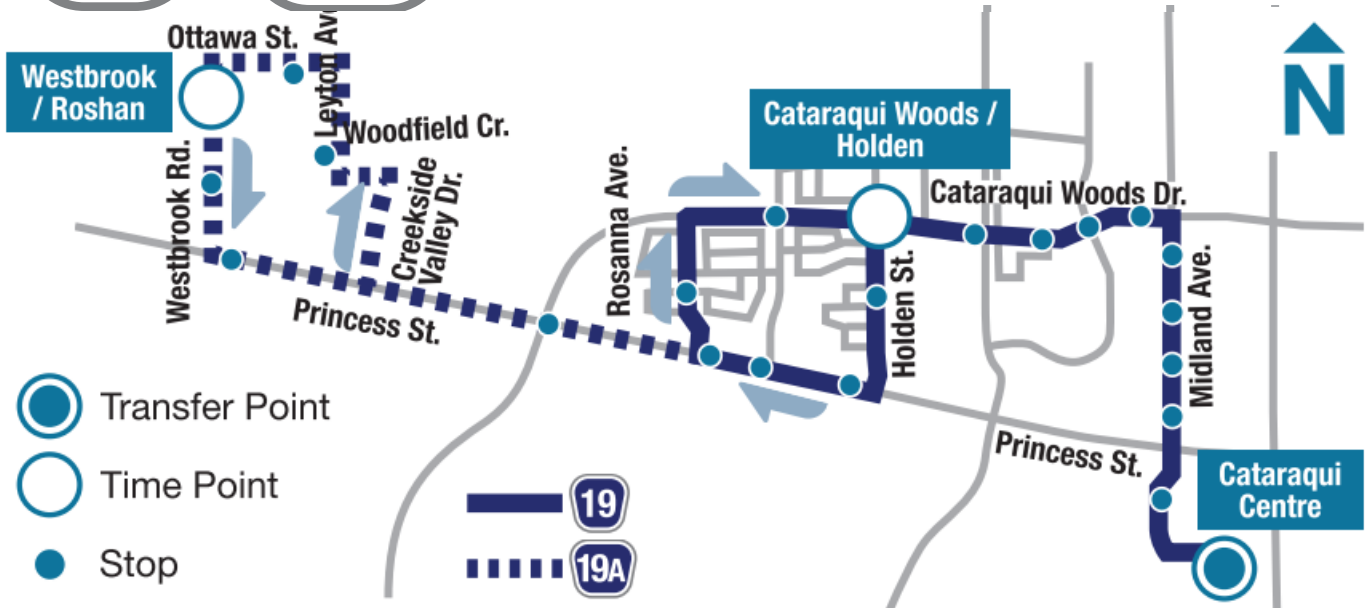

19

19A

Woodhaven and Westbrook

Cataraqui Centre
 Woodhaven (Cataraqui Woods / Holden)
 Westbrook (Westbrook / Ottawa)
 Westbrook (Westbrook / Ottawa)
 Woodhaven (Cataraqui Woods / Holden)
 Cataraqui Centre

Cataraqui Centre
 Cataraqui Woods / Holden
 Cataraqui Woods / Holden
 Cataraqui Centre

Monday - Friday

Saturday

A.M.				6:01	6:15	6:22
	6:25	6:31	6:41	6:41	6:51	6:58
	6:50	6:56	7:06	7:06	7:16	7:23
	7:20	7:26	7:36	7:36	7:46	7:53
	7:50	7:56	8:06	8:06	8:16	8:23
	8:20	8:26			8:26	8:40
	8:50	8:57			8:57	9:11
	9:20	9:26			9:26	9:40
	9:50	9:56			9:56	10:10
	10:20	10:26			10:26	10:40
	10:50	10:56			10:56	11:10
	11:20	11:27			11:27	11:41
	11:50	11:57			11:57	12:11
P.M.	12:20	12:27			12:27	12:41
	12:50	12:57			12:57	1:11
	1:20	1:27			1:27	1:41
	1:50	1:57			1:57	2:11
	2:20	2:27			2:27	2:41
	2:50	2:57			2:57	3:13
	3:20	3:28			3:28	3:44
	3:50	3:58	4:10	4:10	4:20	4:27
	4:20	4:28	4:40	4:40	4:50	4:57
	4:50	4:58	5:10	5:10	5:20	5:27
	5:20	5:28	5:38	5:38	5:48	5:55
	5:50	5:57	6:07	6:07	6:17	6:24
	6:20	6:27			6:27	6:41
	6:50	6:57			6:57	7:11
	7:20	7:27			7:27	7:41
	7:50	7:57	8:07	8:07	8:17	8:24
	8:35	8:42			8:42	8:56
	9:35	9:42			9:42	9:55
	10:35	10:41			10:41	10:54
	11:20	11:26			11:26	11:38

Sunday

	6:35	6:42	6:42	6:55
	7:35	7:42	7:42	7:55
	8:35	8:42	8:42	8:55
	9:35	9:42	9:42	9:55
	10:35	10:42	10:42	10:55
	11:35	11:42	11:42	11:57
	12:35	12:43	12:43	12:58
	1:35	1:43	1:43	1:58
	2:35	2:43	2:43	2:58
	3:35	3:43	3:43	3:58
	4:35	4:43	4:43	4:57
	5:35	5:43	5:43	5:57
	6:35	6:43	6:43	6:56
	7:35	7:42	7:42	7:55
	8:35	8:42	8:42	8:55
	9:35	9:42	9:42	9:55
	10:35	10:42	10:42	10:55
	11:20	11:26	11:26	11:39

Route 19A Westbrook

KingstonTransit.ca
 @KingstonTransit
 /KingstonTransit

613-546-0000
 TTY: 613-546-4889
 (Mon.- Fri., 8 a.m. - 5 p.m.)
 Effective date: Jan. 6, 2025