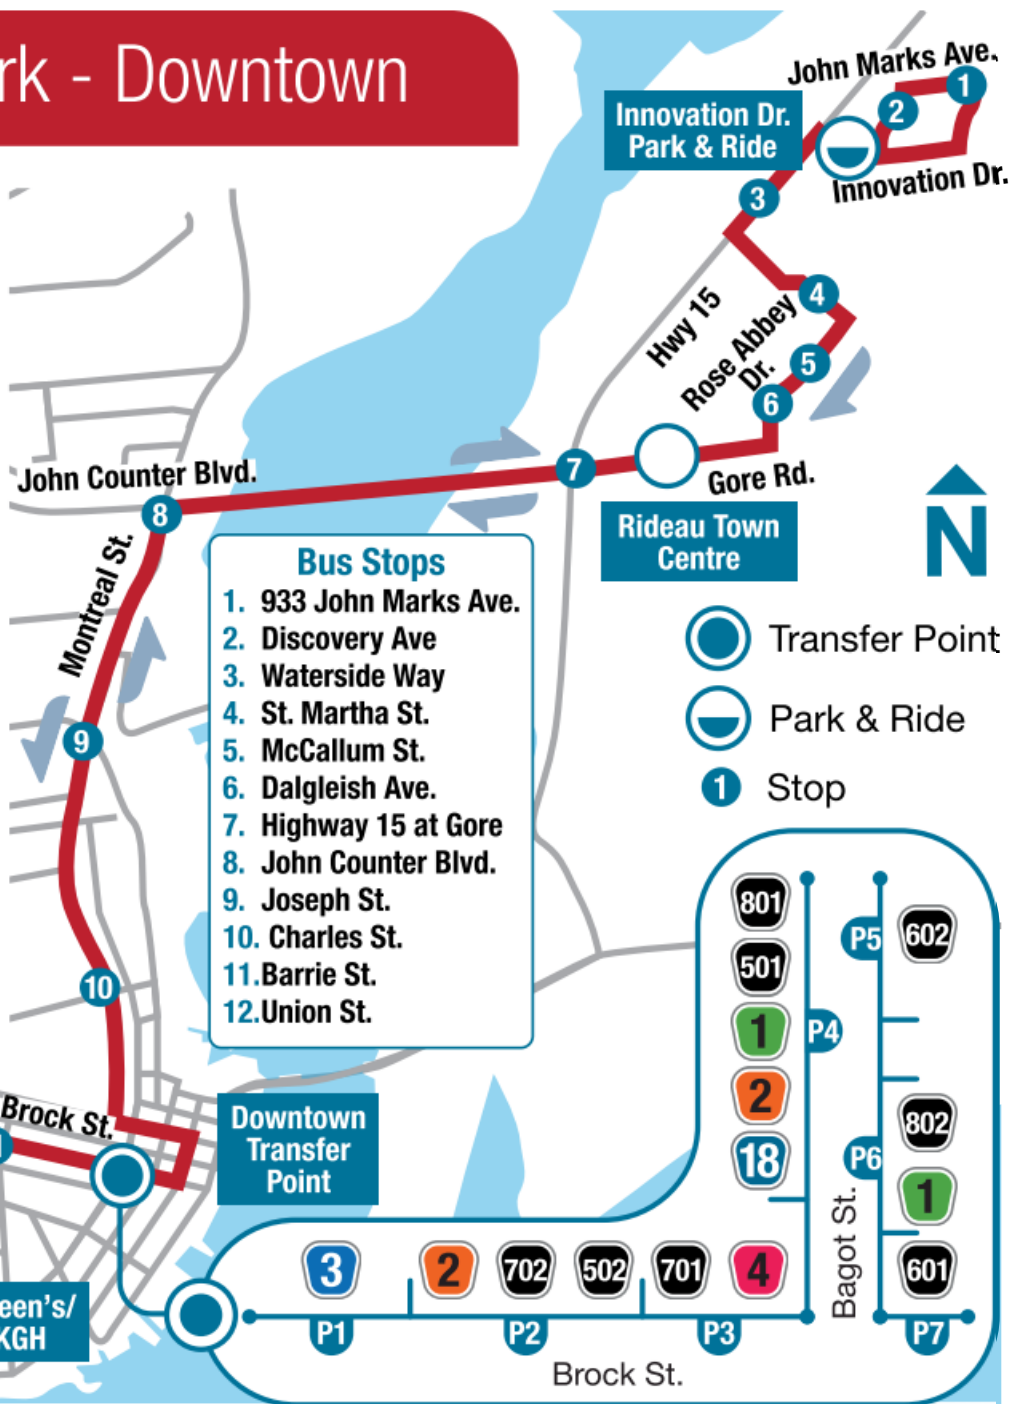

601

Express | Innovation Park - Downtown

Mon - Fri

A.M.	6:04	6:09	6:19	6:19	6:25
	6:16	6:23	6:33	6:34	6:40
	6:34	6:39	6:49	6:50	6:56
	6:48	6:54	7:04	7:04	7:11
	7:04	7:10	7:22	7:24	7:31
	Every 15 minutes				
	9:17	9:23	9:35	9:35	9:41
	9:40	9:46	9:58	10:05	10:11
	Every 30 minutes				
P.M.	2:05	2:11	2:23	2:25	2:32
	2:20	2:26	2:38	2:40	2:47
	Every 15 minutes				
	6:05	6:11	6:22	6:25	6:32
	6:20	6:26	6:37	6:40	6:46
	6:35	6:41	6:52	6:55	7:01
	6:50	6:56	7:06	7:10	7:16
	Every 30 minutes				
	10:10	10:15	10:25	10:35	10:41
	10:40	10:45	10:55	11:05	11:11

Sat - Sun

A.M.	6:10	6:15	6:35	6:41
	6:40	6:45	7:05	7:11
	Every 30 minutes			
	9:10	9:15	9:35	9:41
	9:40	9:45	10:05	10:11
P.M.	10:10	10:15	10:35	10:41
	10:40	10:45	11:05	11:11

KingstonTransit.ca
 @KingstonTransit
 /KingstonTransit

- Bus Stops**
- 933 John Marks Ave.
 - Discovery Ave
 - Waterside Way
 - St. Martha St.
 - McCallum St.
 - Dalgleish Ave.
 - Highway 15 at Gore
 - John Counter Blvd.
 - Joseph St.
 - Charles St.
 - Barrie St.
 - Union St.

— In transit
 Holding

^A Direct to Downtown
^{*} Service ends here

Bus stop locations and schedules are subject to change. Kingston Transit does not provide service on New Year's Day, Good Friday or Christmas Day. Up-to-date service alerts can be found on our website: KingstonTransit.ca/ServiceAlerts