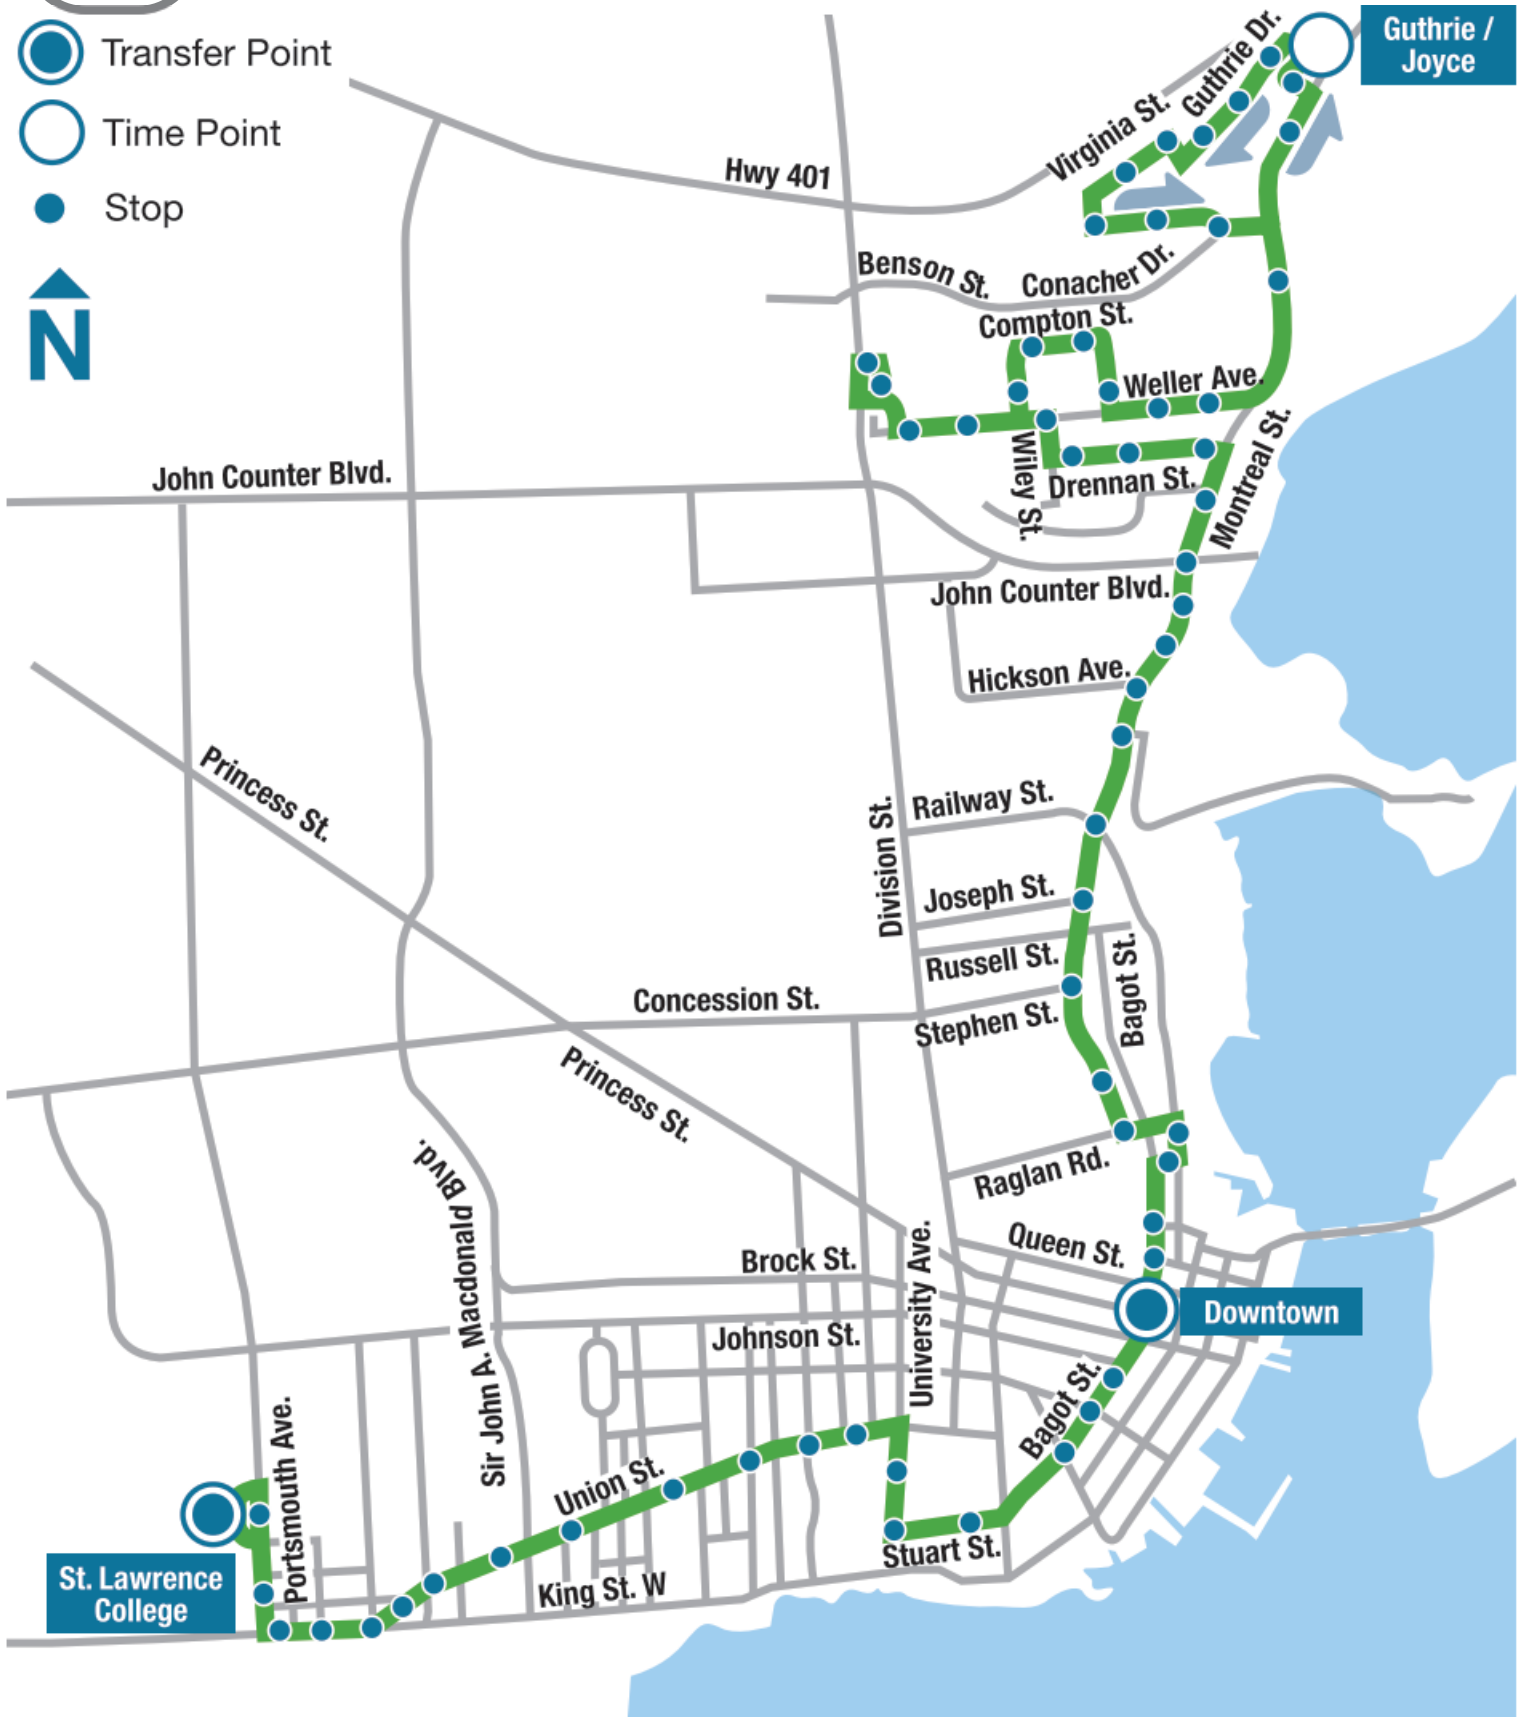

1

Montreal St. - St. Lawrence College

● Transfer Point

○ Time Point

● Stop

St.Lawrence College

1

Montreal St.

Guthrie /Joyce	Downtown (arrive)	Downtown (depart)	St Lawrence College	St Lawrence College	Downtown (arrive)	Downtown (depart)	Guthrie /Joyce
----------------	-------------------	-------------------	---------------------	---------------------	-------------------	-------------------	----------------

St.Lawrence College
Route 1B: Downtown

1

Montreal St.

Guthrie /Joyce	Downtown (arrive)	Downtown (depart)	St Lawrence College	St Lawrence College	Downtown (arrive)	Downtown (depart)	Guthrie /Joyce
----------------	-------------------	-------------------	---------------------	---------------------	-------------------	-------------------	----------------