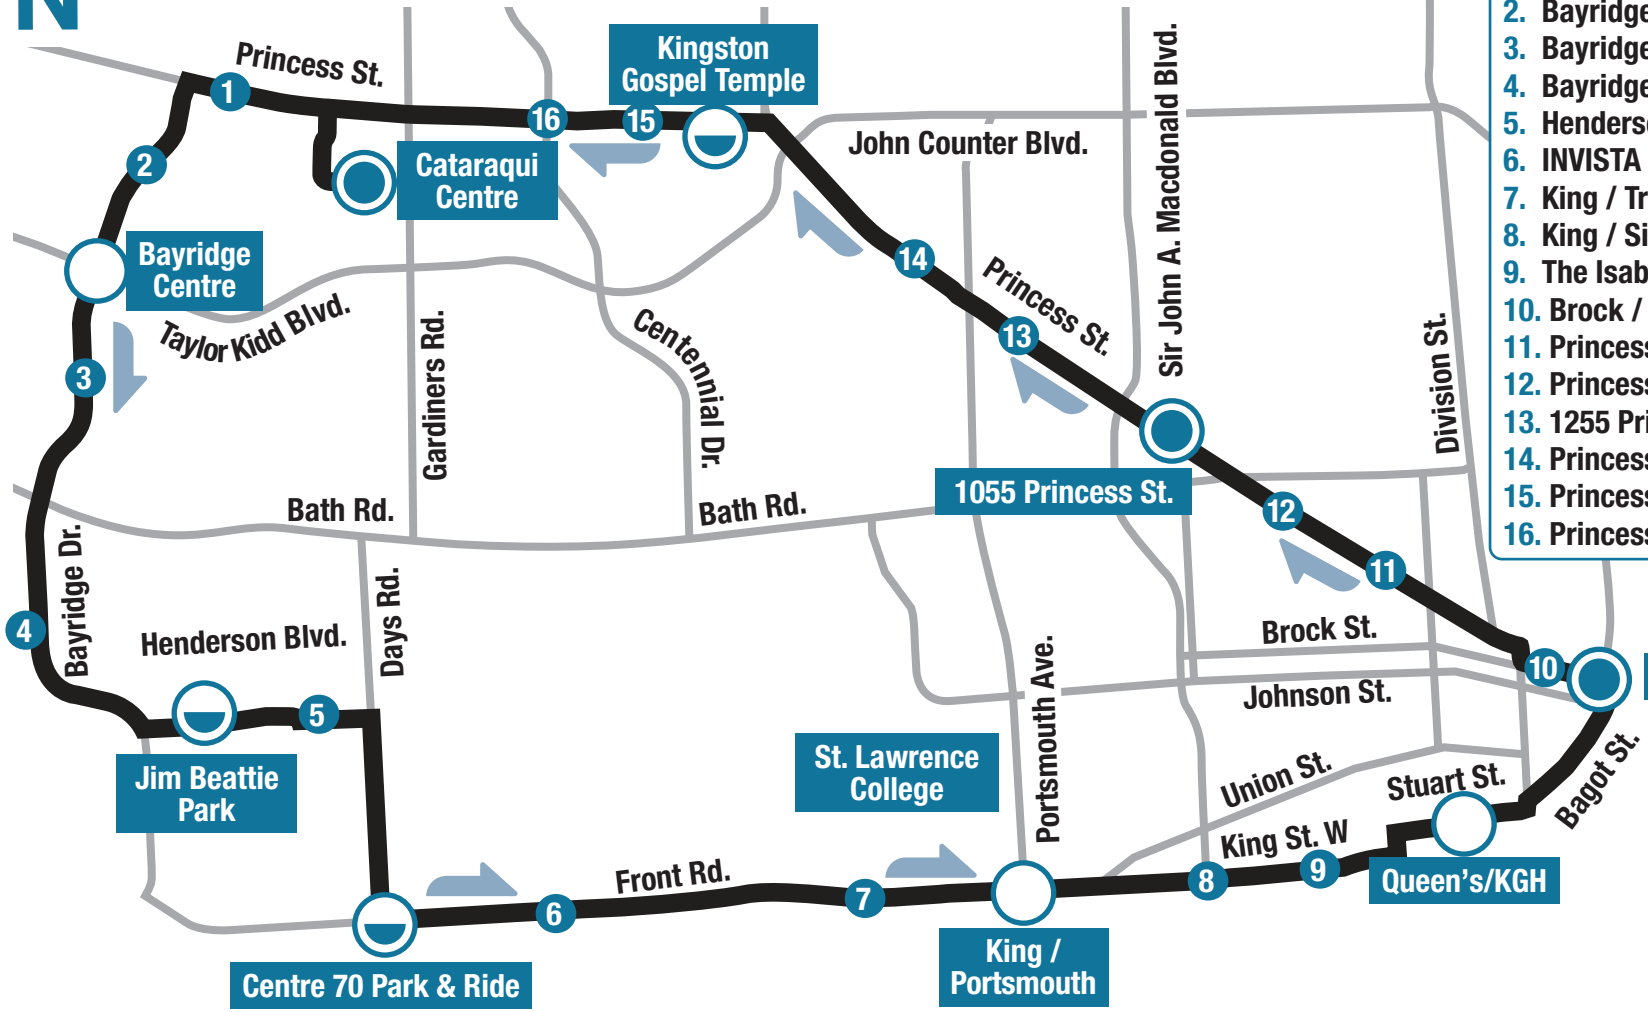

502

Express | Downtown - Cataraqui Centre

Transfer Point
 Park & Ride
 Time Point
 1 Stop

- Stops**
1. Princess / Bayridge
 2. Bayridge / Old Colony
 3. Bayridge / Hudson
 4. Bayridge / Acadia
 5. Henderson / McEwen
 6. INVISTA
 7. King / Trailhead
 8. King / Sir John A. Macdonald
 9. The Isabel & Tett Centres
 10. Brock / Barrie
 11. Princess / Albert
 12. Princess / Tower
 13. 1255 Princess St.
 14. Princess / Parkway
 15. Princess / Augusta
 16. Princess / Centennial