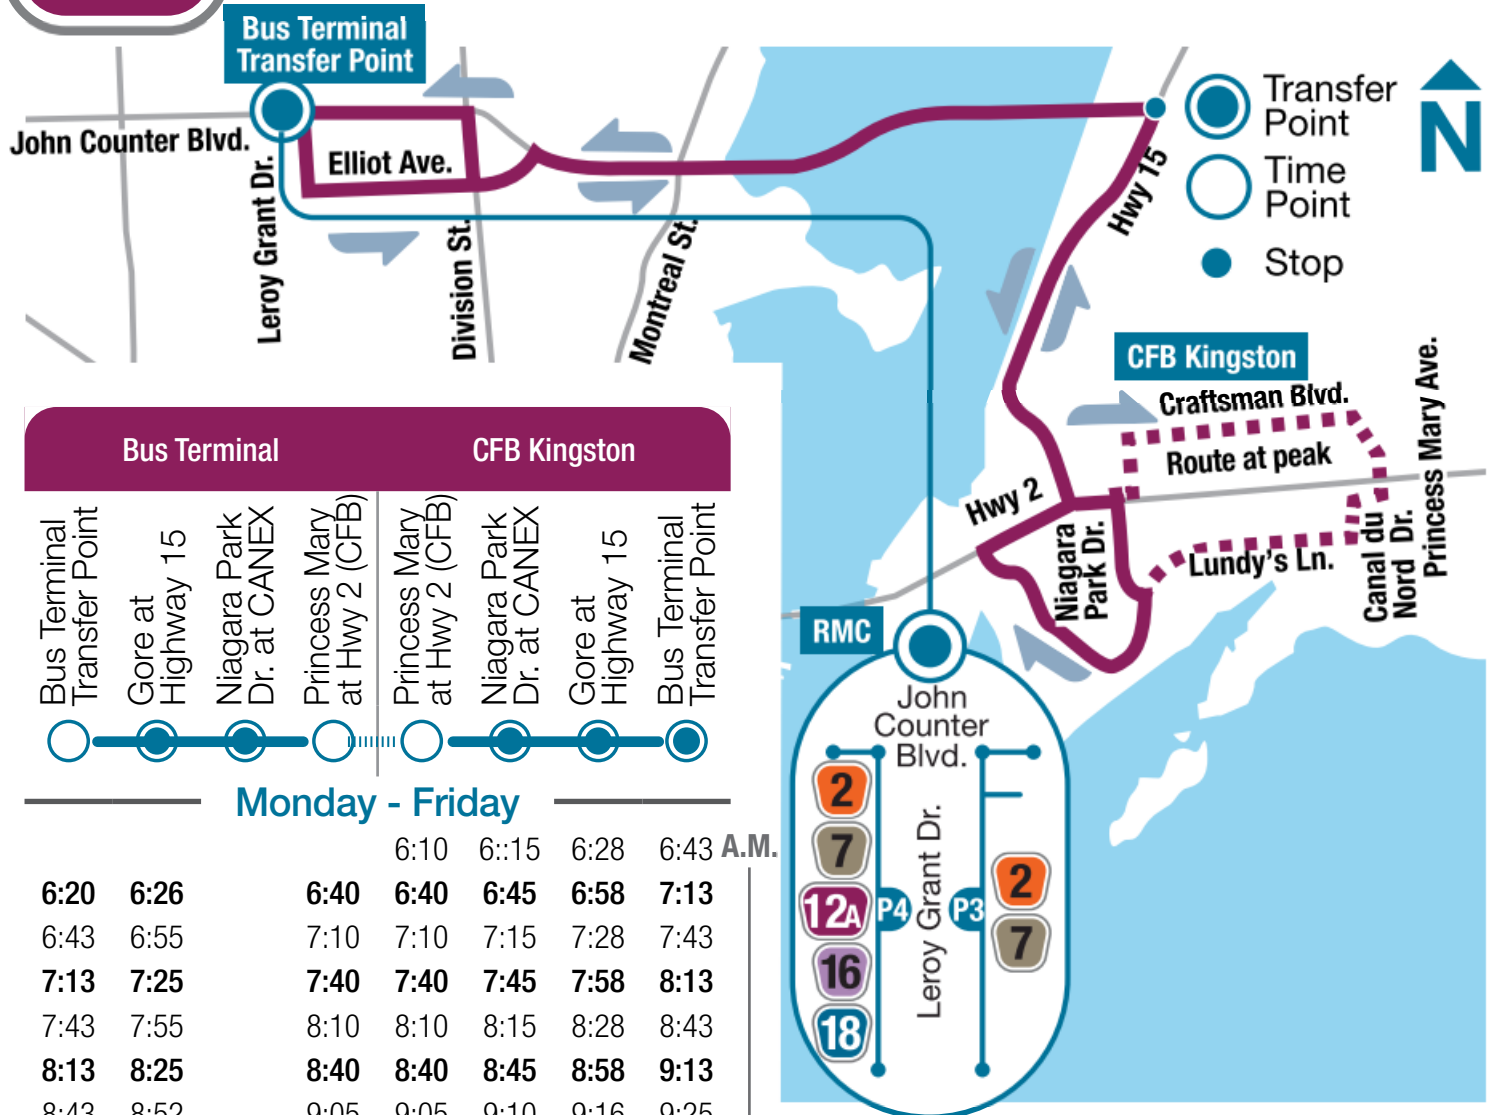

12A

Bus Terminal – CFB Kingston

Monday - Friday

Bus Terminal	Bus Terminal	Bus Terminal	CFB Kingston	CFB Kingston	CFB Kingston	CFB Kingston	CFB Kingston	CFB Kingston	CFB Kingston	CFB Kingston
			6:10	6:15	6:28	6:43	A.M.			
6:20	6:26	6:40	6:40	6:45	6:58	7:13				
6:43	6:55	7:10	7:10	7:15	7:28	7:43				
7:13	7:25	7:40	7:40	7:45	7:58	8:13				
7:43	7:55	8:10	8:10	8:15	8:28	8:43				
8:13	8:25	8:40	8:40	8:45	8:58	9:13				
8:43	8:52	9:05	9:05	9:10	9:16	9:25				
9:25	9:33	9:40		9:40	9:46	9:55				
9:55	10:03	10:10		10:10	10:16	10:25				

Every 30 minutes

Bus Terminal	Bus Terminal	Bus Terminal	CFB Kingston	CFB Kingston	CFB Kingston	CFB Kingston	CFB Kingston	CFB Kingston		
1:25	1:33	1:40		1:40	1:46	1:55	P.M.			
1:55	2:03	2:10	2:10	2:15	2:26	2:40				
2:10	2:24	2:40	2:40	2:45	2:56	3:10				

Every 30 minutes

5:40	5:52	6:05	6:05	6:10	6:16	6:25				
6:25	6:33	6:40		6:40	6:46	6:55				
6:55	7:03	7:10		7:10	7:16	7:25				
7:25	7:33	7:40		7:40	7:46	7:55				
7:55	8:03	8:10		8:10	8:16	8:25				
8:25	8:31	8:36		8:36	8:41	8:46*				

Sat-Sun

Bus Terminal	Bus Terminal	Bus Terminal	CFB Kingston	CFB Kingston	CFB Kingston	CFB Kingston	CFB Kingston	CFB Kingston	CFB Kingston	CFB Kingston
			8:55	9:03	9:10	9:10	9:16	9:25	A.M.	
			9:25	9:33	9:40	9:40	9:46	9:55		
			9:55	10:03	10:10	10:10	10:16	10:25		
			10:25	10:33	10:40	10:40	10:46	10:55		