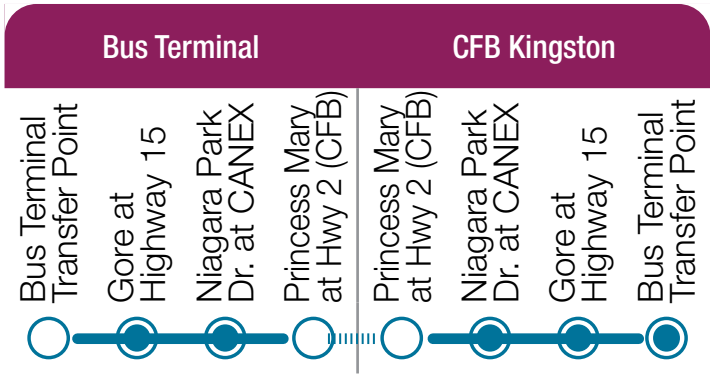

12A

Bus Terminal – CFB Kingston

Monday - Friday

Bus Terminal	Bus Terminal	Bus Terminal	CFB Kingston	CFB Kingston	CFB Kingston	CFB Kingston	CFB Kingston	CFB Kingston	CFB Kingston	CFB Kingston
			6:10	6:15	6:28	6:43	A.M.			
6:20	6:26	6:40	6:40	6:45	6:58	7:13				
6:43	6:55	7:10	7:10	7:15	7:28	7:43				
7:13	7:25	7:40	7:40	7:45	7:58	8:13				
7:43	7:55	8:10	8:10	8:15	8:28	8:43				
8:13	8:25	8:40	8:40	8:45	8:58	9:13				
8:43	8:52	9:05	9:05	9:10	9:16	9:25				
9:25	9:33	9:40		9:40	9:46	9:55				
9:55	10:03	10:10		10:10	10:16	10:25				

Every 30 minutes

Bus Terminal	Bus Terminal	Bus Terminal	CFB Kingston	CFB Kingston	CFB Kingston	CFB Kingston	CFB Kingston	CFB Kingston		
1:25	1:33	1:40		1:40	1:46	1:55	P.M.			
1:55	2:03	2:10	2:10	2:15	2:26	2:40				
2:10	2:24	2:40	2:40	2:45	2:56	3:10				

Sat-Sun

Bus Terminal	Bus Terminal	Bus Terminal	CFB Kingston	CFB Kingston	CFB Kingston	CFB Kingston	CFB Kingston	CFB Kingston	CFB Kingston	CFB Kingston
			8:55	9:03	9:10	9:10	9:16	9:25	A.M.	
			9:25	9:33	9:40	9:40	9:46	9:55		
			9:55	10:03	10:10	10:10	10:16	10:25		
			10:25	10:33	10:40	10:40	10:46	10:55		