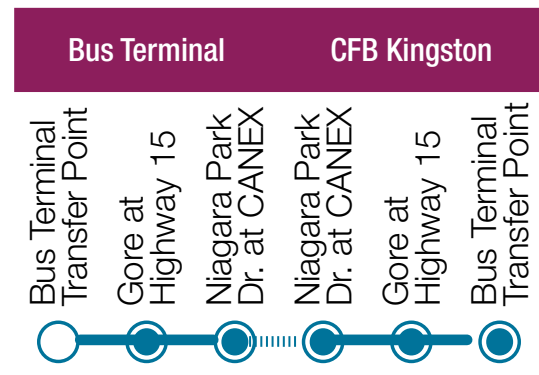

12A

Bus Terminal – CFB Kingston

Monday - Friday

Bus Terminal	Bus Terminal	Bus Terminal	CFB Kingston	CFB Kingston	CFB Kingston	CFB Kingston	CFB Kingston	CFB Kingston	CFB Kingston	CFB Kingston
			6:10	6:15	6:28	6:43	A.M.			
6:20	6:26	6:40	6:40	6:45	6:58	7:13				
6:43	6:55	7:10	7:10	7:15	7:28	7:43				
7:13	7:25	7:40	7:40	7:45	7:58	8:13				
7:43	7:55	8:10	8:10	8:15	8:28	8:43				
8:13	8:25	8:40	8:40	8:45	8:58	9:13				
8:43	8:52	9:05	9:05	9:10	9:16	9:25				
9:25	9:33	9:40		9:40	9:46	9:55				
9:55	10:03	10:10		10:10	10:16	10:25				

Every 30 minutes

Bus Terminal	Bus Terminal	Bus Terminal	CFB Kingston	CFB Kingston	CFB Kingston	CFB Kingston	CFB Kingston	CFB Kingston		
1:25	1:33	1:40		1:40	1:46	1:55	P.M.			
1:55	2:03	2:10	2:10	2:15	2:26	2:40				
2:10	2:24	2:40	2:40	2:45	2:56	3:10				

Sat-Sun

Bus Terminal	Bus Terminal	Bus Terminal	CFB Kingston	CFB Kingston	CFB Kingston	CFB Kingston	CFB Kingston	CFB Kingston	CFB Kingston	CFB Kingston
			8:55	9:03	9:10	9:10	9:16	9:25	A.M.	
			9:25	9:33	9:40	9:40	9:46	9:55		
			9:55	10:03	10:10	10:10	10:16	10:25		
			10:25	10:33	10:40	10:40	10:46	10:55		