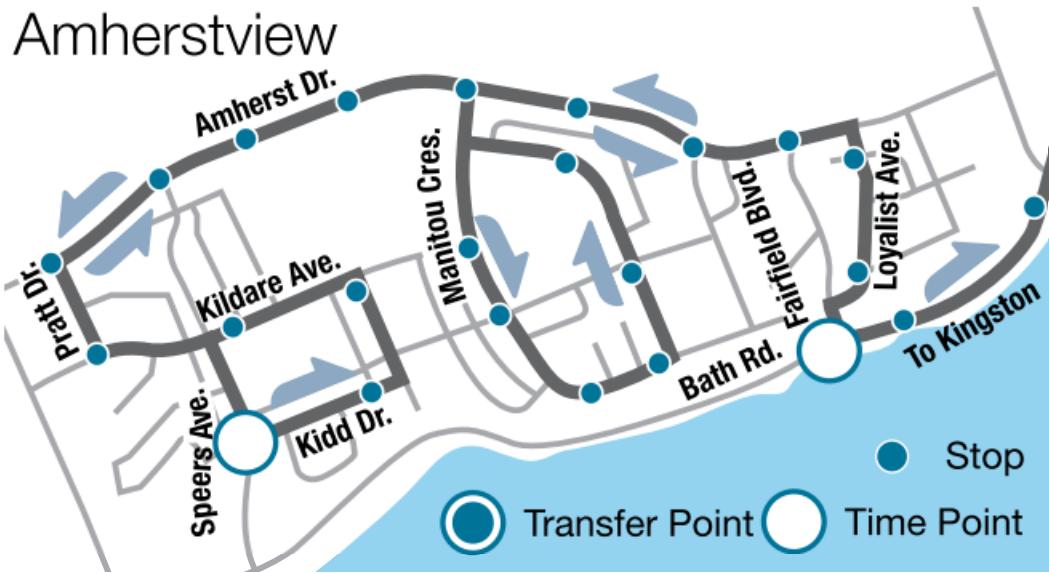

## Amherstview - Cataraqui Centre

### Monday - Friday

	Cataraqui Centre				Amherstview			
A.M.								
↓	6:25	6:38	6:50	6:55	5:55	6:00	6:10	6:25
					6:55	7:00	7:10	7:25
	Every 60 minutes							
P.M.	9:25	9:38	9:50	9:55	9:55	10:00	10:10	10:25
↓	10:25	10:36	10:46	10:51*				