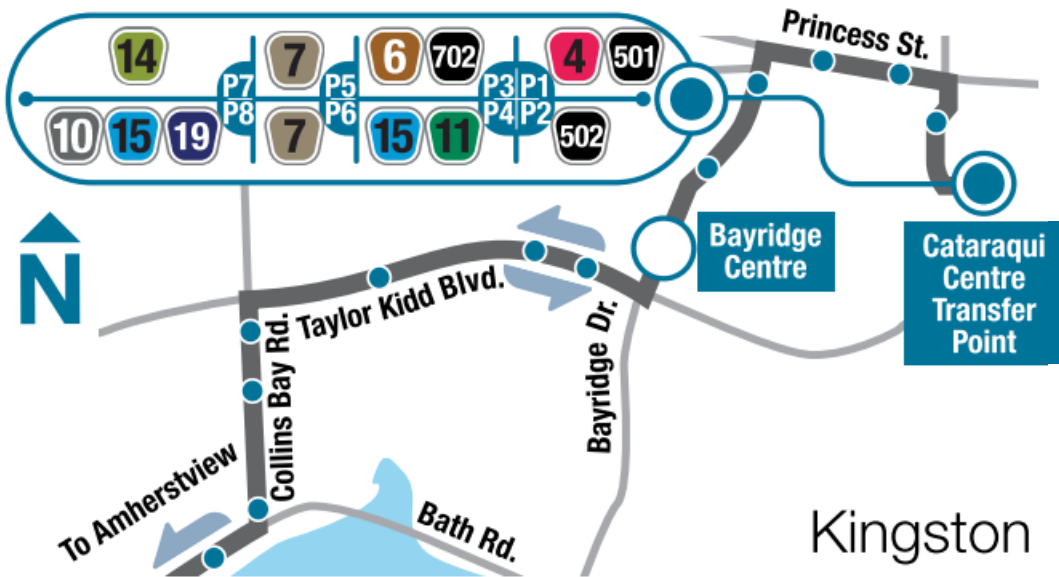

## Amherstview - Cataraqui Centre

### Monday - Friday

	Cataraqui Centre				Amherstview			
A.M.								
↓	6:25	6:38	6:50	6:55	5:55	6:00	6:10	6:25
					6:55	7:00	7:10	7:25
	Every 60 minutes							
P.M.	9:25	9:38	9:50	9:55	9:55	10:00	10:10	10:25
↓	10:25	10:36	10:46	10:51*				

### Sunday

A.M.								
↓	9:25	9:38	9:50	9:55	8:55	9:00	9:10	9:25
					9:55	10:00	10:10	10:25
	Every 60 minutes							
P.M.	6:25	6:38	6:50	6:55	6:55	7:00	7:10	7:25
↓	7:25	7:36	7:46	7:51*				

\* Service ends here

— In transit

KingstonTransit.ca  
 @KingstonTransit  
 /KingstonTransit

Bus stop locations and schedules are subject to change. Kingston Transit does not provide service on New Year's Day, Good Friday or Christmas Day. Up-to-date service alerts can be found on our website: [KingstonTransit.ca/ServiceAlerts](http://KingstonTransit.ca/ServiceAlerts)