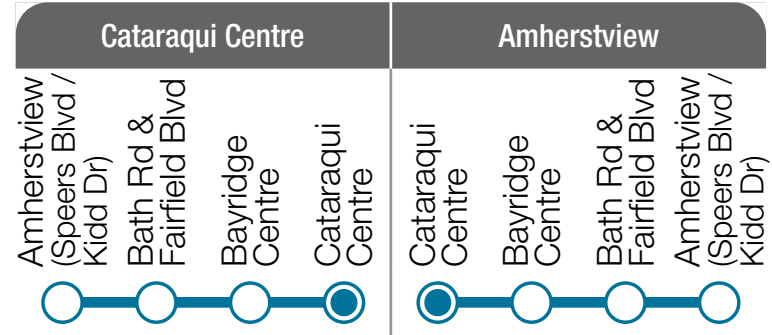

## Amherstview - Cataraqui Centre

### Monday - Friday

	Cataraqui Centre				Amherstview			
A.M.								
↓	6:25	6:38	6:50	6:55	5:55	6:00	6:10	6:25
					6:55	7:00	7:10	7:25
	Every 60 minutes							
P.M.	9:25	9:38	9:50	9:55	9:55	10:00	10:10	10:25
↓	10:25	10:36	10:46	10:51*				