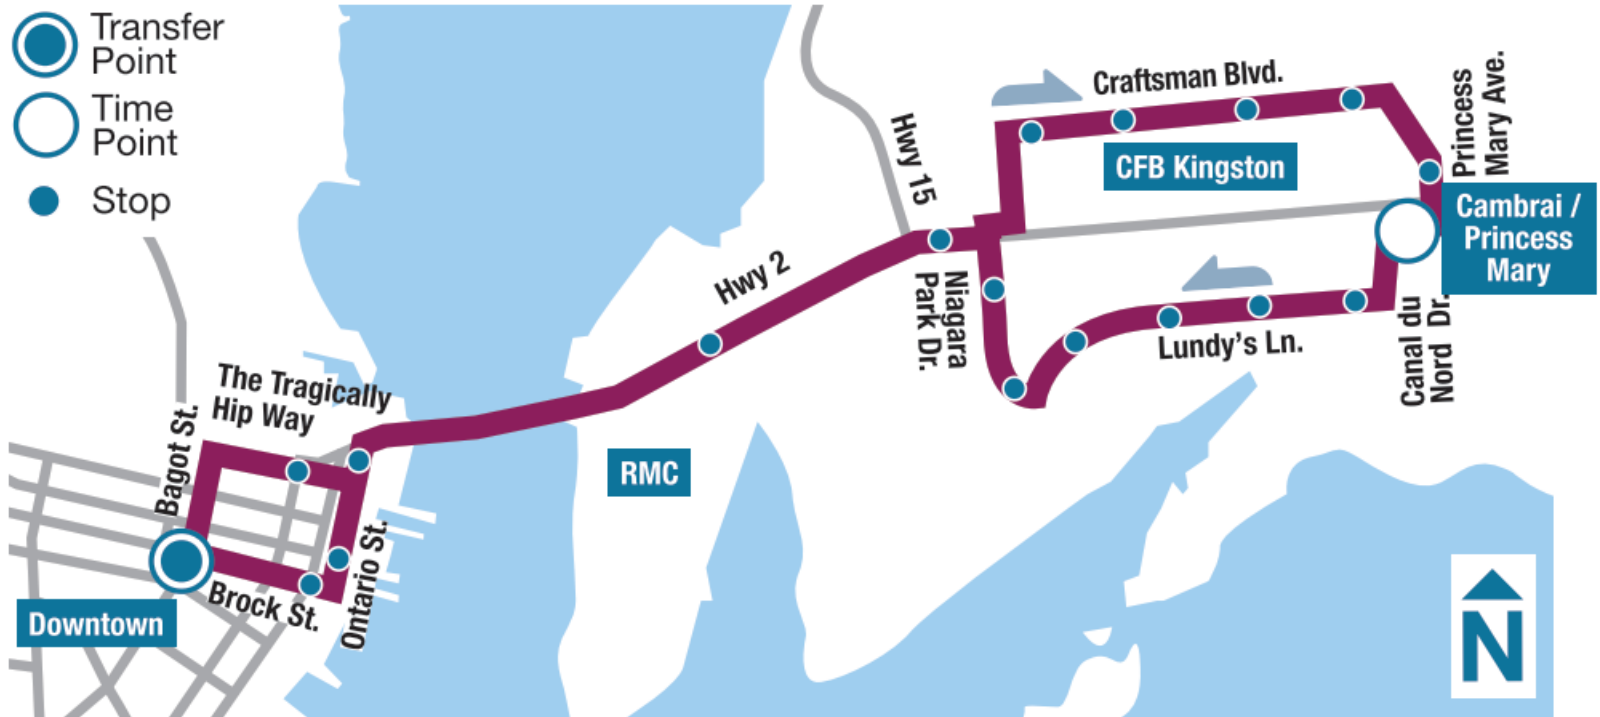

## Downtown – CFB Kingston

- Transfer Point
- Time Point
- Stop

## Downtown – CFB Kingston

- Transfer Point
- Time Point
- Stop

**12****CFB Kingston /  
Downtown**

Downtown

Cambrai /  
Princess Mary  
(CFB)

Downtown

**Causeway Closure Schedule**

A.M.