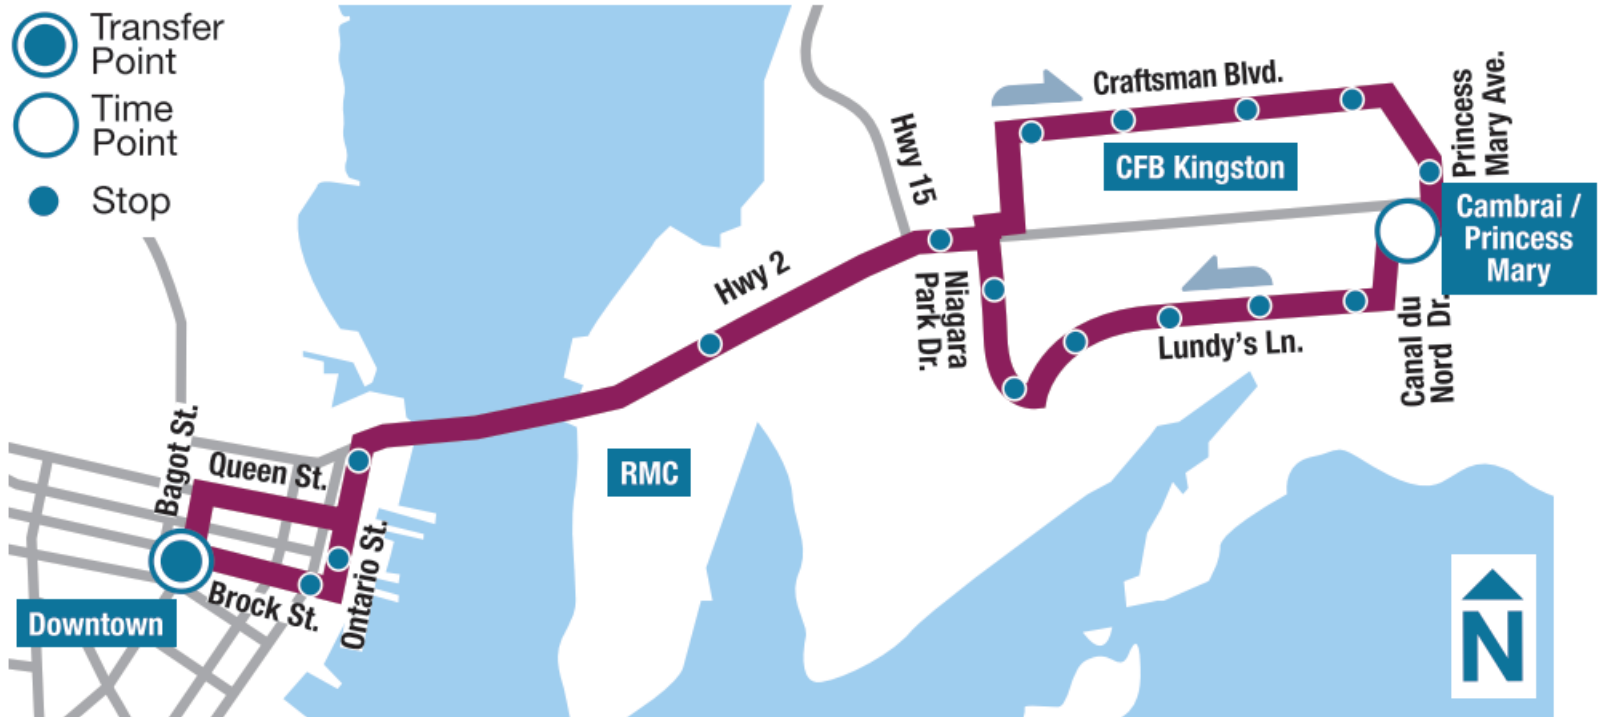

## Downtown – CFB Kingston

- Transfer Point
- Time Point
- Stop

## Downtown – CFB Kingston

- Transfer Point
- Time Point
- Stop

**12****CFB Kingston /  
Downtown**

Downtown

Cambrai /  
Princess Mary  
(CFB)

Downtown

**Causeway Closure Schedule**

A.M.