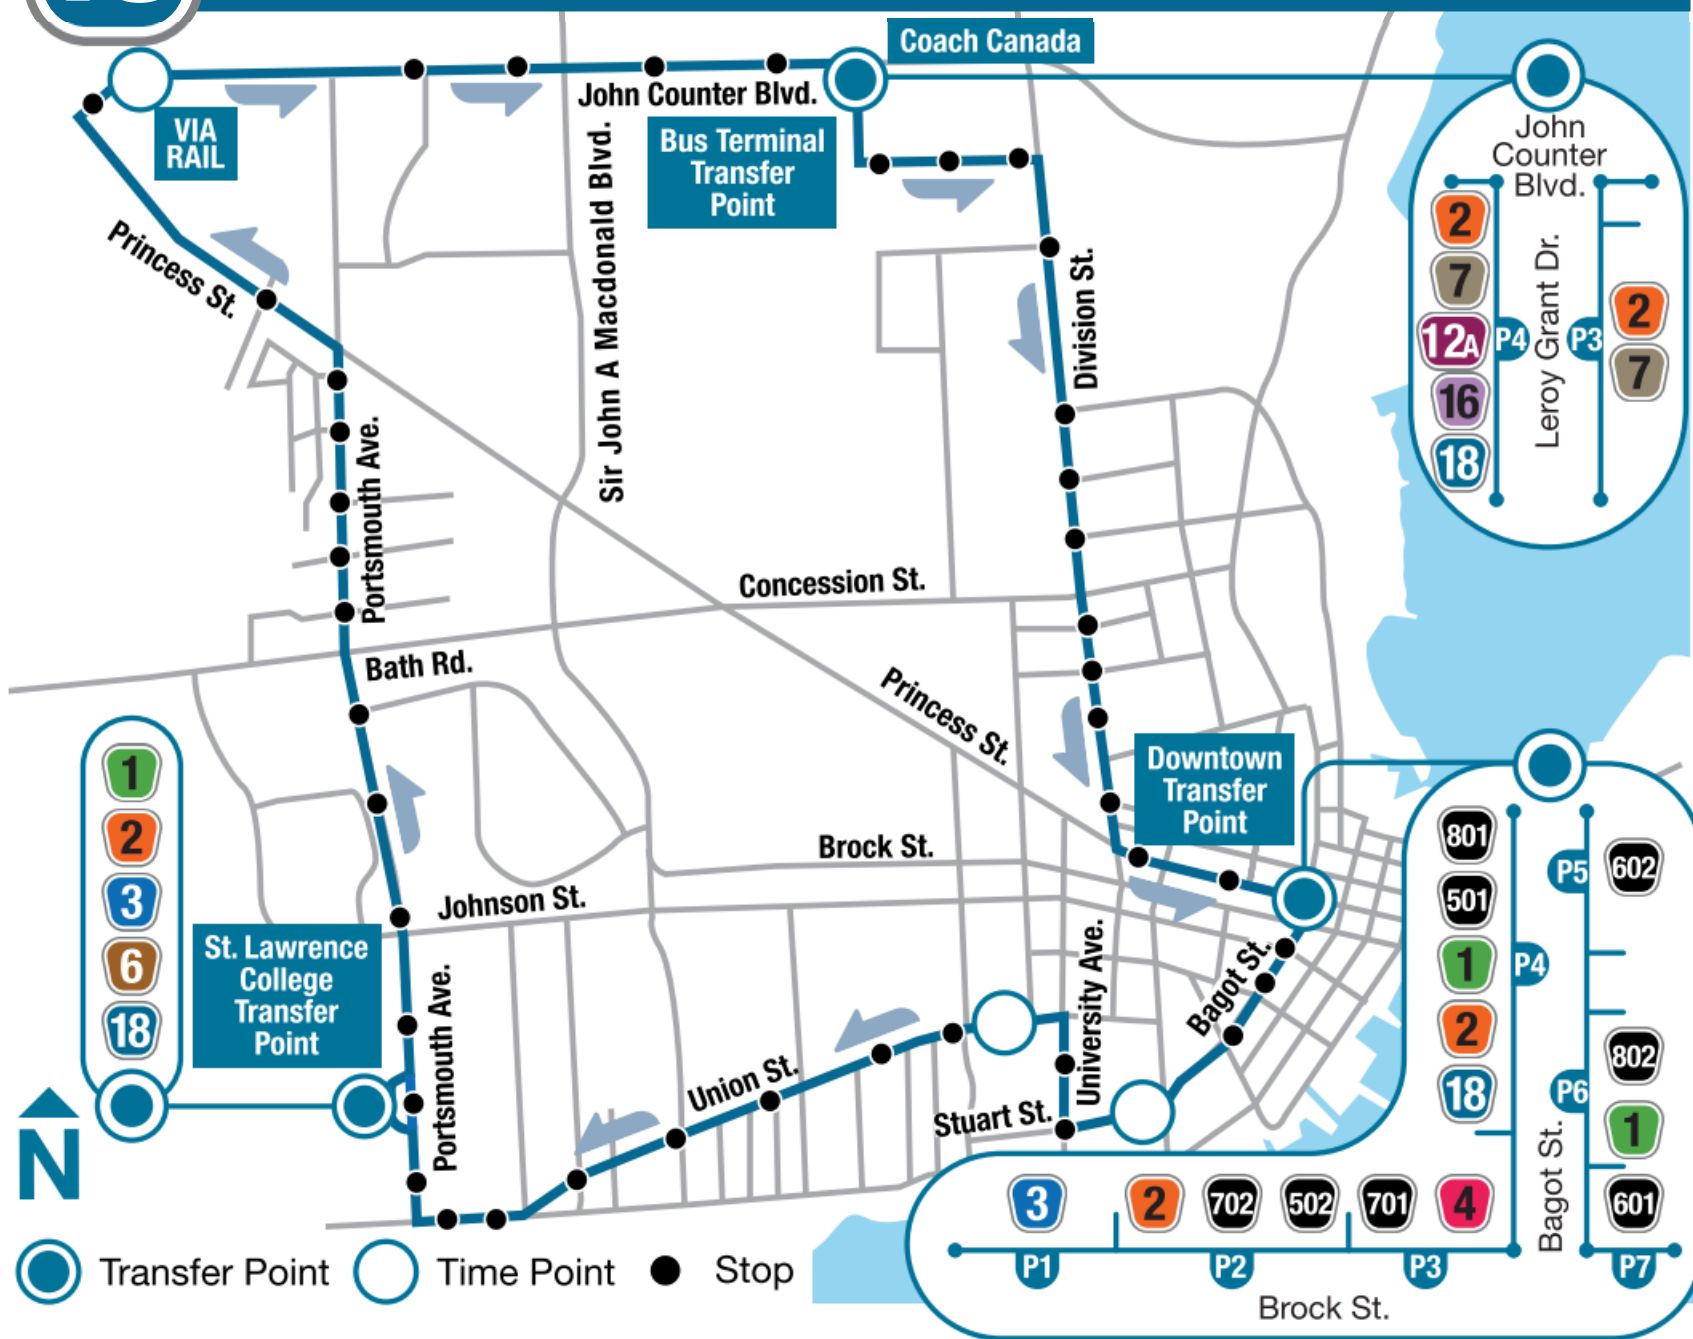

18

Train Station Circuit

Train Station Circuit

Monday - Friday

A.M.		8:14	8:27	8:27	8:43	8:53	
	8:55	9:01	9:02	9:15	9:15	9:30	9:41
	9:45	9:51	9:52	10:05	10:06	10:21	10:33
	10:40	10:46	10:47	11:00	11:02	11:17	11:29
	11:50	11:56	11:57	12:10	12:12	12:27	12:39
	12:50	12:56	12:57	1:10	1:12	1:27	1:39
P.M.	1:45	1:51	1:52	2:05	2:07	2:22	2:35
	2:35	2:41	2:42	2:55	2:57	3:12	3:25
	3:25	3:31	3:32	3:45	3:47	4:02	4:17
	4:20	4:26	4:27	4:40	4:42	4:57	5:12
	5:15	5:21	5:22	5:35	5:37	5:52	6:03
	6:05	6:11	6:12	6:25	6:27	6:42	6:53
	6:55	7:01	7:01	7:14	7:14	7:29	7:40
	7:40	7:46	7:47	8:00	8:01	8:16	8:26
	8:26	8:31	8:31	8:43	8:45	9:00	9:11
	9:25	9:30	9:31	9:44	9:45	10:00	10:10*

* Service ends here

Train Station Circuit

Saturday

A.M.					8:13	8:28	8:38
	8:40	8:47	8:48	9:01	9:02	9:17	9:27
	9:30	9:37	9:38	9:50	9:52	10:07	10:17
	10:40	10:47	10:48	11:00	11:02	11:17	11:27
	11:50	11:57	11:58	12:10	12:12	12:27	12:37
	12:50	12:57	12:58	1:10	1:12	1:27	1:37
P.M.	1:50	1:57	1:58	2:10	2:10	2:25	2:35
	2:35	2:42	2:42	2:54	2:55	3:10	3:20
	3:20	3:27	3:28	3:40	3:42	3:57	4:07
	4:10	4:17	4:18	4:30	4:32	4:47	4:57
	5:00	5:07	5:08	5:20	5:22	5:37	5:47
	6:00	6:07	6:08	6:20	6:22	6:37	6:47
	6:50	6:57	6:58	7:10	7:12	7:27	7:37
	7:40	7:47	7:47	7:58	7:58	8:13	8:23
	8:25	8:30	8:31	8:42	8:45	9:00	9:10
	9:25	9:30	9:31	9:42	9:45	10:00*	

* Service ends here

Train Station Circuit

Sunday

A.M.	9:15	9:22	9:23	9:35	9:37	9:52	10:02	A.M.
	10:05	10:12	10:15	10:27	10:30	10:45	10:55	
	11:05	11:12	11:12	11:24	11:25	11:40	11:50	
	11:50	11:57	11:58	12:10	12:12	12:27	12:37	
	12:50	12:57	12:58	1:10	1:12	1:27	1:37	
	1:50	1:57	1:58	2:10	2:10	2:25	2:35	
	2:35	2:42	2:42	2:54	2:55	3:10	3:20	P.M.
	3:20	3:27	3:28	3:40	3:42	3:57	4:07	
	4:10	4:17	4:18	4:30	4:32	4:47	4:57	
	5:00	5:07	5:08	5:20	5:22	5:37	5:47	
	6:00	6:07	6:08	6:20	6:22	6:37	6:47	
	6:50	6:57	6:58	7:10	7:12	7:27	7:37	
	7:40	7:47	7:47	7:58	7:58	8:13	8:23	
	8:25	8:30	8:31	8:42	8:45	9:00	9:10	
	9:25	9:30	9:31	9:42	9:45	10:00*		