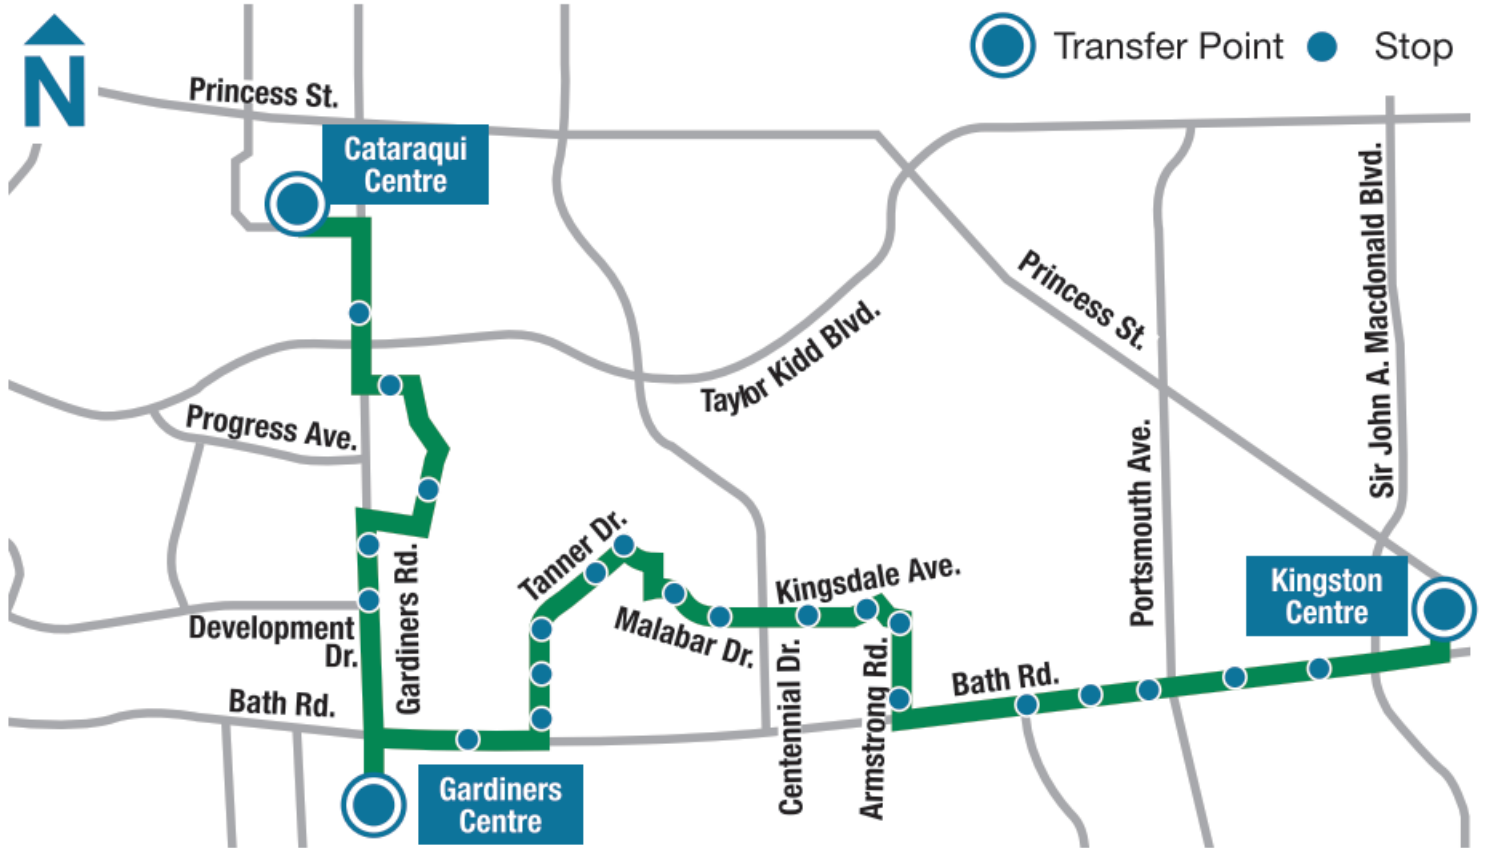

11

Cataraqui Centre - Kingston Centre

Cataraqui
CentreGardiners
Centre
(arrive)Gardiners
Centre
(depart)Kingston
CentreKingston
CentreGardiners
CentreCataraqui
Centre

Monday - Friday

A.M.	6:14	6:29	6:32	6:47	6:57
6:37	6:45	6:45	7:00	7:00	7:25
7:00	7:10	7:15	7:30	7:30	7:55
7:30	7:40	7:45	8:00	8:00	8:25
8:00	8:10	8:15	8:30	8:30	8:55
8:30	8:40	8:45	9:00	9:00	9:25
9:00	9:10	9:15	9:30	9:30	9:55
9:30	9:40	9:44	9:59	10:00	10:25
10:00	10:10	10:14	10:29	10:30	10:55