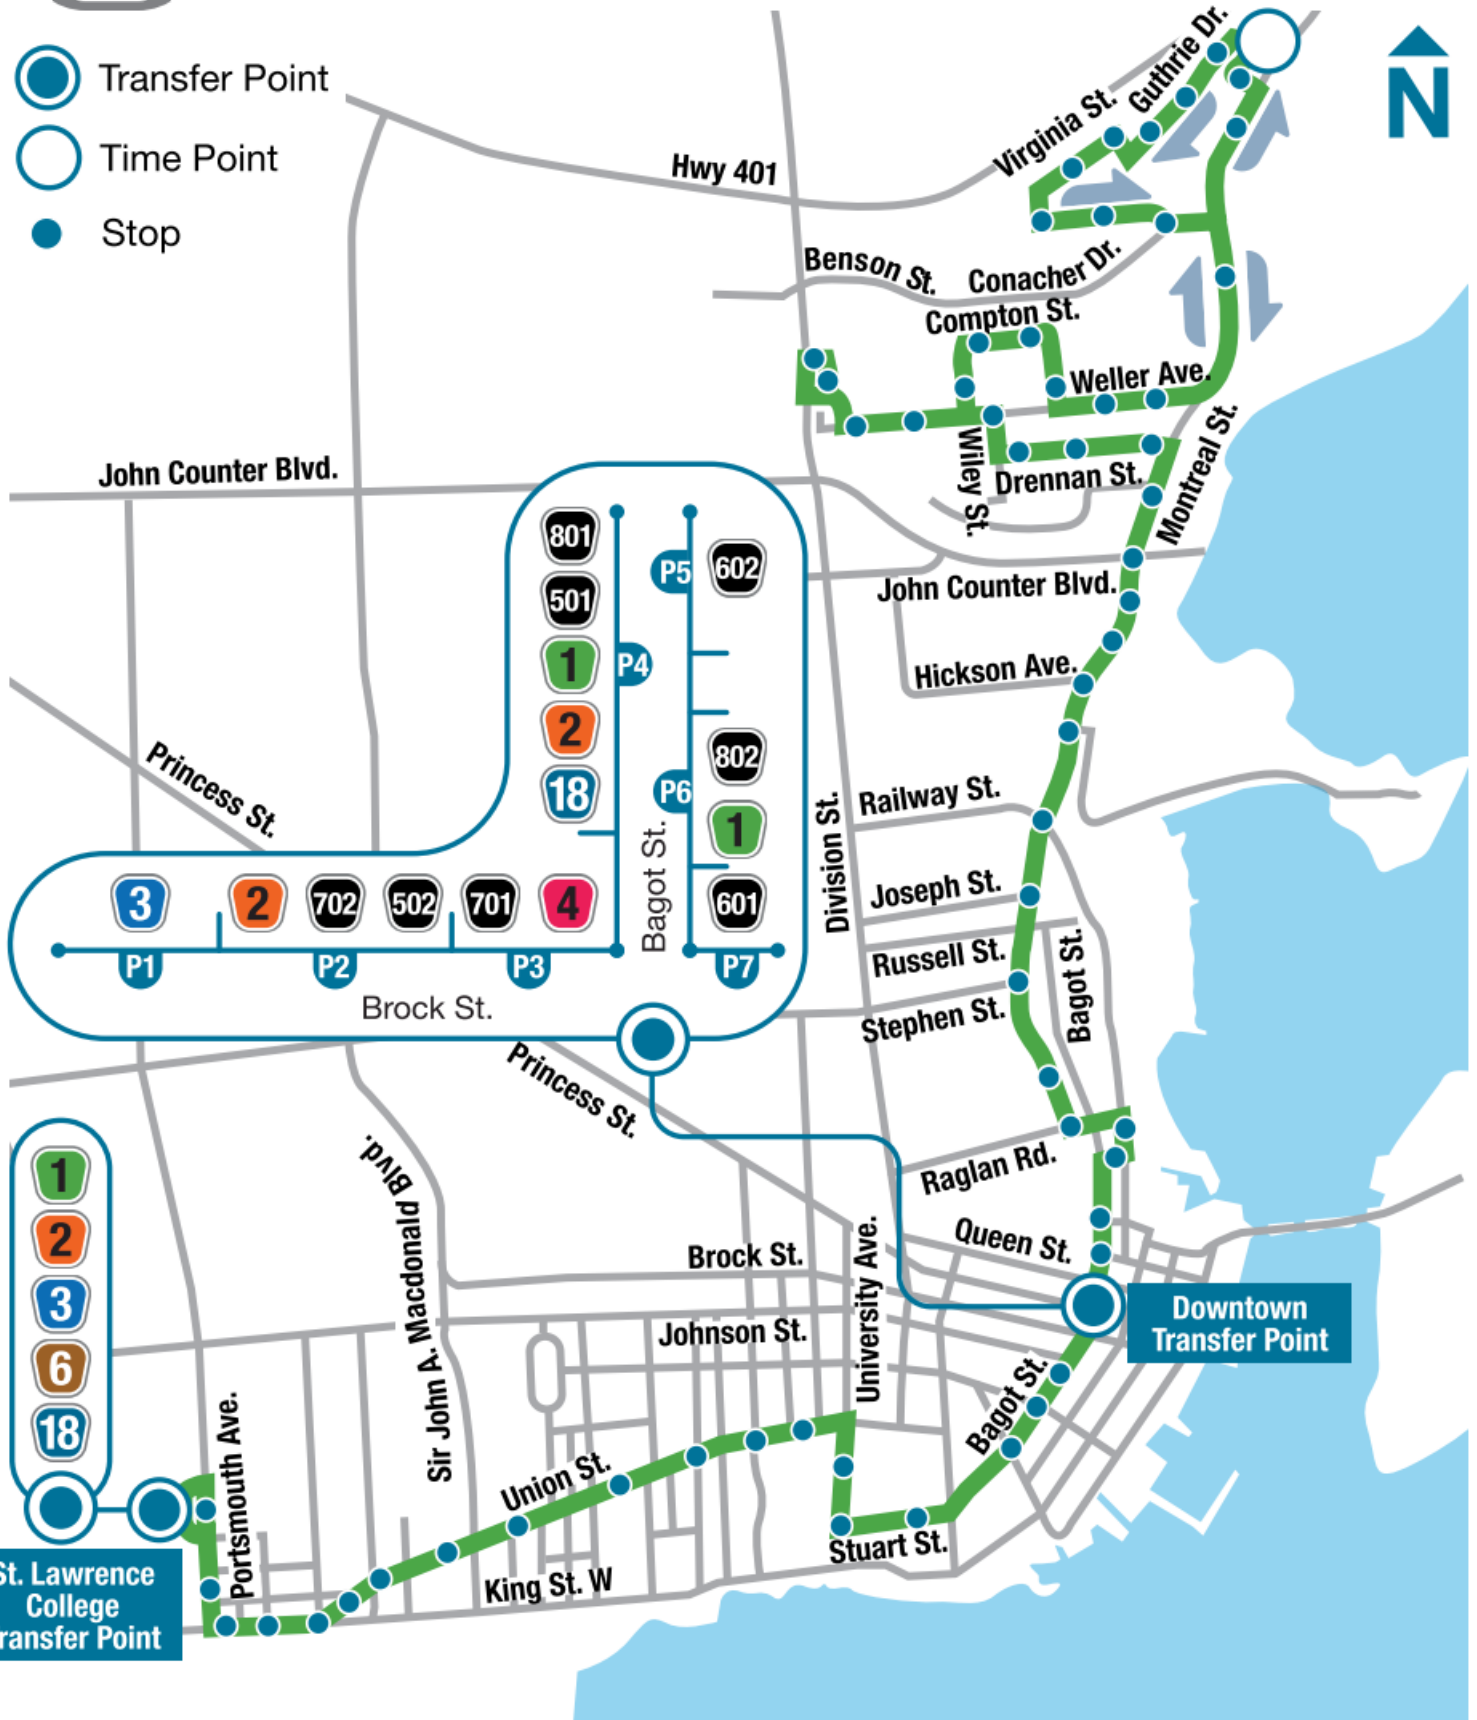

1

Montreal St. - St. Lawrence College

-  Transfer Point
-  Time Point
-  Stop

St. Lawrence College

1

Montreal Street

Monday - Saturday

A.M.	5:53	6:16	6:17	6:30	6:30	6:45	6:50	7:10
	6:18	6:44	6:46	7:00	7:00	7:15	7:20	7:40

Every 30 minutes

P.M.	5:45	6:11	6:15	6:30	6:30	6:45	6:50	7:15*
	6:15	6:41	6:45	7:00	7:00	7:15	7:20	7:45
	6:45	7:11	7:15	7:30	7:30	7:45	7:50	8:15
	7:15	7:41	7:45	8:00	8:10	9:15	8:20	8:45
	7:45	8:11	8:15	8:30	8:30	8:45	8:50	9:15
	8:15	8:41	8:45	9:00	9:00	9:15	9:20	9:40
	8:45	9:11	9:15	9:30	9:30	9:45	9:50	10:10
	9:15	9:40	9:45	10:00	10:00	10:15	10:20	10:40
	9:40	10:05	10:15	10:30	10:30	10:45	10:50	11:10*
	10:10	10:35	10:45	11:00	11:00	11:15	11:20	11:40*
	10:40	11:05	11:10	11:25*				

P.M.	9:40	10:05	10:15	10:30	10:30	10:45		
			10:45	11:00	11:00	11:15	11:20	11:39*
	10:40	11:05	11:15	11:28*				

* Service ends here

In transit
 Holding

Need Guidance?

613-546-0000 TTY: 613-546-4889
 (Mon.- Fri., 8 a.m. - 5 p.m.)

KingstonTransit.ca

@KingstonTransit

/KingstonTransit

Bus stop locations and schedules are subject to change. Kingston Transit does not provide service on New Year's Day, Good Friday or Christmas Day. Up-to-date service alerts can be found at: KingstonTransit.ca/ServiceAlerts