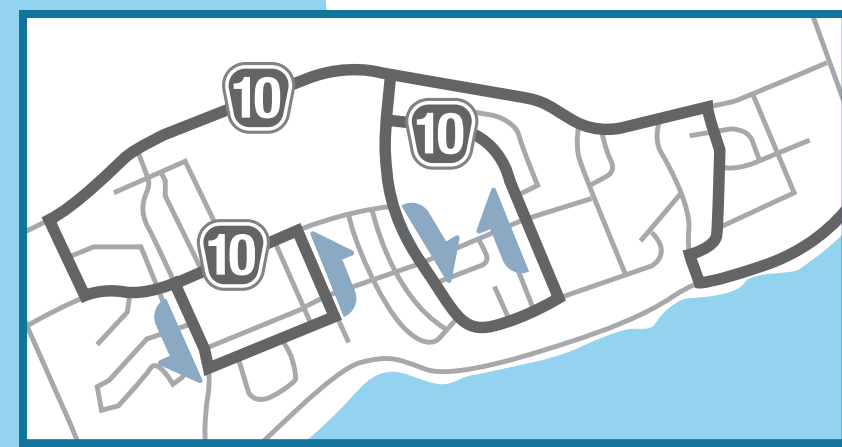

Kingston

- Transfer Point
- Park & Ride

- | | | | |
|--|--|---|--|
| 1 Montreal St. - St. Lawrence College | 7A INVISTA Centre - Division/Dalton | 14 Crossfield Ave. - Waterloo Dr. | 502 Downtown - Cataraqui Centre |
| 2 Kingston Centre - Division St. | 7C INVISTA Centre - Rideau Heights | 15 Reddendale - Cataraqui Woods / Centre | 601 Innovation Park - Downtown |
| 3 Kingston Centre - Downtown | 10 Amherstview - Cataraqui Centre | 16 Bus Terminal - Train Station | 602 Downtown - Innovation Park |
| 4 Cataraqui Centre - Downtown | 11 Cataraqui Centre - Kingston Centre | 18 Train Station Circuit | 701 King's Crossing Centre - Cataraqui Centre |
| 6 Cataraqui Centre - St. Lawrence College | 12A Bus Terminal - CFB Kingston | 501 Cataraqui Centre - Downtown | 702 Cataraqui Centre - King's Crossing Centre |
| | | | 801 Montreal St. Park & Ride - Downtown |
| | | | 802 Downtown - Montreal St. Park & Ride |

KingstonTransit.ca
 @KingstonTransit
 /KingstonTransit

Bus stop locations and schedules are subject to change. Kingston Transit does not provide service on New Year's Day, Good Friday or Christmas Day. Up-to-date service alerts can be found on our website: KingstonTransit.ca/ServiceAlerts