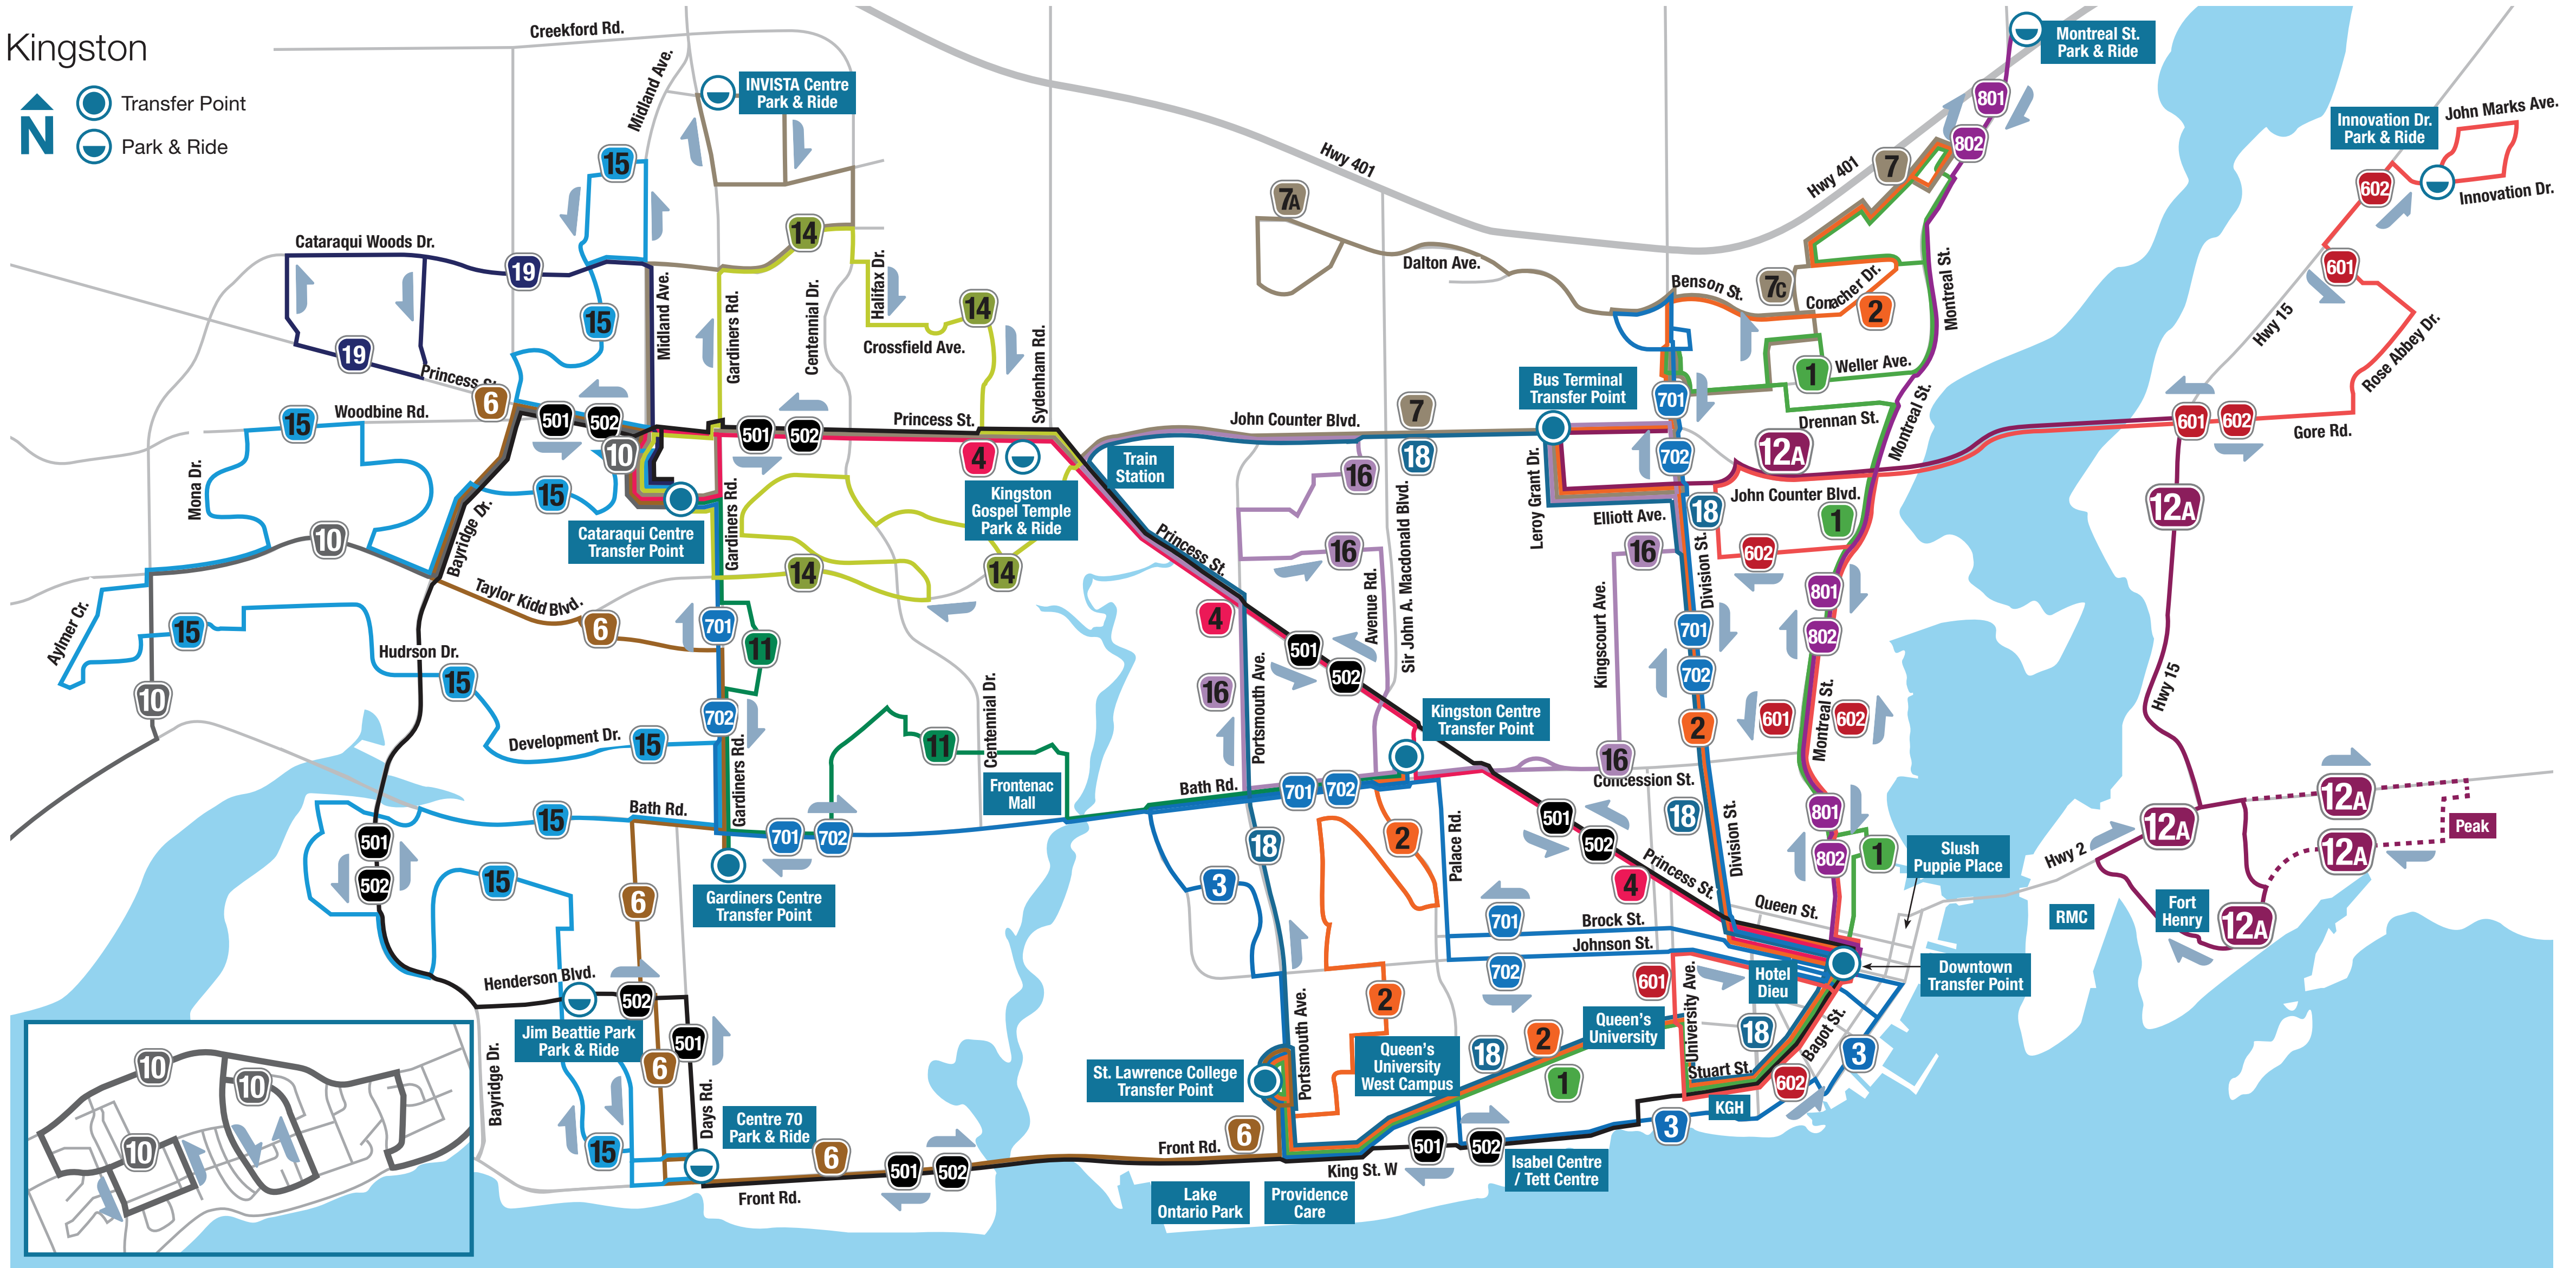

Kingston

- Transfer Point
- Park & Ride

- | | | | |
|--|--|---|--|
| 1 Montreal St. - St. Lawrence College | 7A INVISTA Centre - Division/Dalton | 14 Crossfield Ave. - Waterloo Dr. | 502 Downtown - Cataraqui Centre |
| 2 Kingston Centre - Division St. | 7C INVISTA Centre - Rideau Heights | 15 Reddendale - Cataraqui Woods / Centre | 601 Innovation Park - Downtown |
| 3 Kingston Centre - Downtown | 10 Amherstview - Cataraqui Centre | 16 Bus Terminal - Train Station | 602 Downtown - Innovation Park |
| 4 Cataraqui Centre - Downtown | 11 Cataraqui Centre - Kingston Centre | 18 Train Station Circuit | 701 King's Crossing Centre - Cataraqui Centre |
| 6 Cataraqui Centre - St. Lawrence College | 12A Bus Terminal - CFB Kingston | 501 Cataraqui Centre - Downtown | 702 Cataraqui Centre - King's Crossing Centre |
| | | | 801 Montreal St. Park & Ride - Downtown |
| | | | 802 Downtown - Montreal St. Park & Ride |

KingstonTransit.ca
 @KingstonTransit
 /KingstonTransit

Bus stop locations and schedules are subject to change. Kingston Transit does not provide service on New Year's Day, Good Friday or Christmas Day. Up-to-date service alerts can be found on our website: KingstonTransit.ca/ServiceAlerts