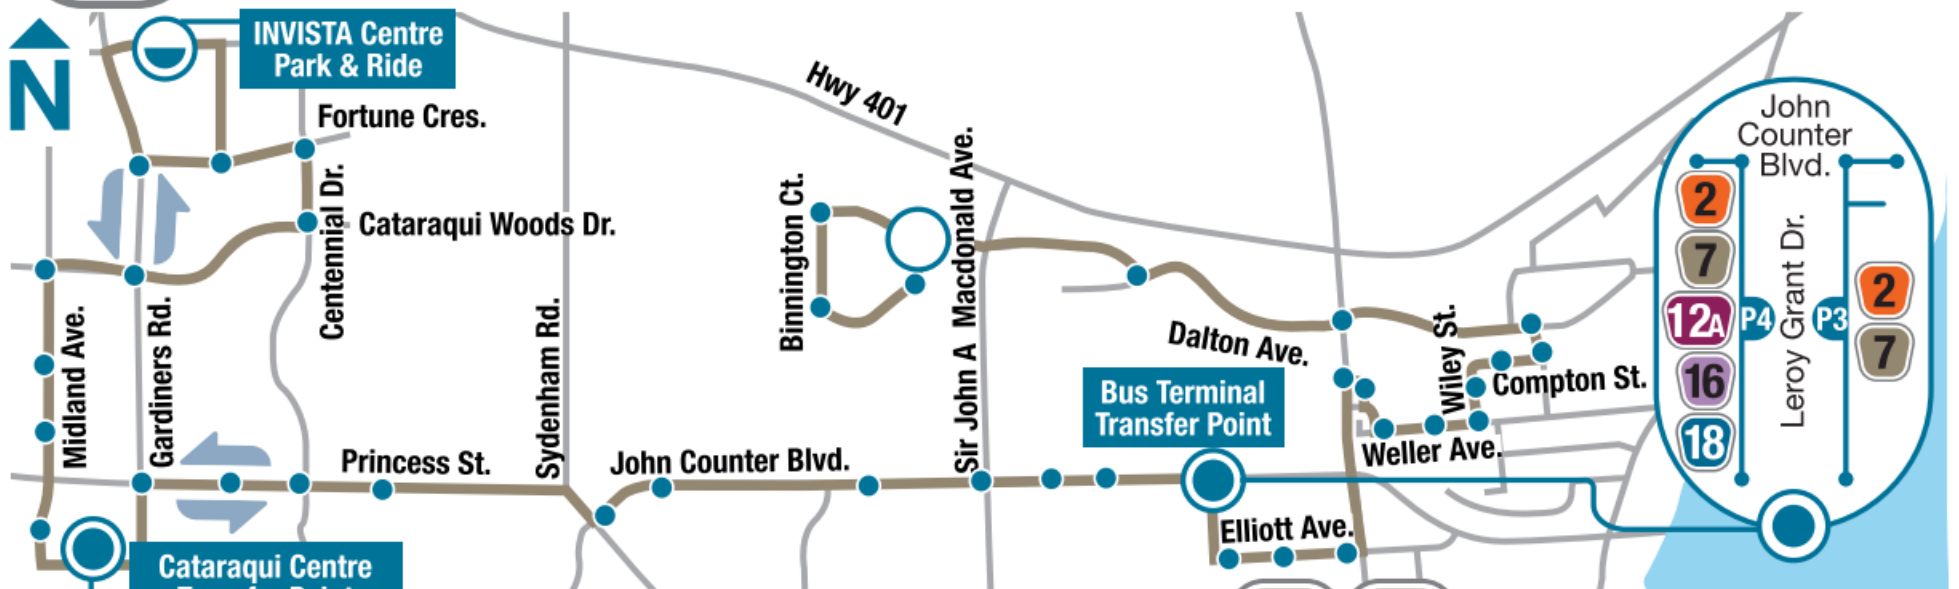

7A

Division/Dalton - INVISTA Centre

- Transfer Point
- Time Point
- Park & Ride
- Stop

Monday - Friday

A.M.		Division/Dalton & Rideau Heights					INVISTA Centre						
		Guthrie / Joyce	Clyde Industrial Park	Bus Terminal	Bus Terminal	Cataraqui Centre	INVISTA Centre	INVISTA Centre	Cataraqui Centre	Cataraqui Centre	Bus Terminal	Clyde Industrial Park	Guthrie / Joyce
				5:09	5:24				4:55	5:10	5:25		
										6:15	6:30		
	5:25	5:40	5:45	6:00	6:12	6:12	6:24	6:30	6:45	7:00	7:15	7:30	
			6:15	6:30	6:42	6:42	6:54	7:00	7:15	7:30			
	6:30	6:45	6:45	7:00	7:12	7:12	7:24	7:30	7:45	8:00			
	7:00	7:15	7:15	7:30	7:42	7:42	7:54	8:00	8:15	8:30			
Every 30 minutes													
		6:00	6:15	6:15	6:30	6:42	6:42	6:54	7:00	7:15	7:30		
		6:30	6:45	6:45	7:00	7:12	7:12	7:24	7:30	7:45	8:00		
	7:00	7:15	7:15	7:30	7:42	7:42	7:54	8:00	8:15	8:30			
	7:30	7:45	7:45	8:00	8:12	8:12	8:24	8:30	8:45			8:59	
	8:00	8:15	8:15	8:30	8:42	8:42	8:54	9:00	9:15	9:29			
	8:30	8:45	8:45	9:00	9:12	9:12	9:24	9:30	9:45			9:59	
	8:59	9:13	9:15	9:30	9:42	9:42	9:54	10:00	10:15	10:29			
	9:30	9:45	9:45	10:00	10:12	10:12	10:24	10:30	10:45			10:57	
	9:59	10:13	10:15	10:30	10:42	10:42	10:54	11:00					
	10:30	10:43	10:45	11:00	11:12*								
	10:57	11:09*							11:30	11:42			
	11:30	11:45	11:45	12:00					11:45	11:57			
									12:00	12:12			