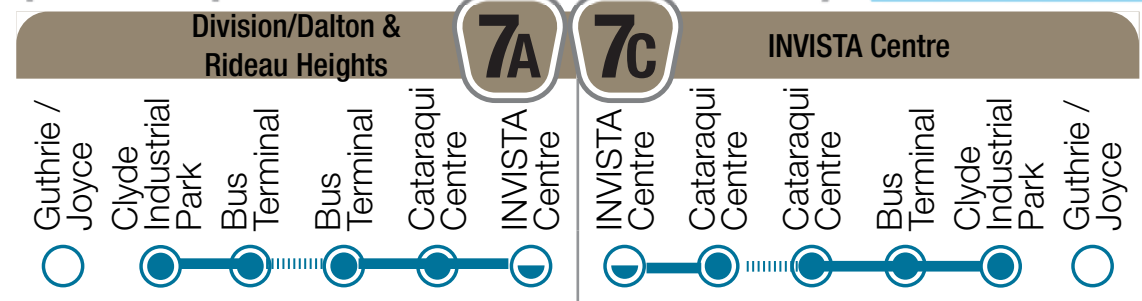

Bus stop locations and schedules are subject to change. Kingston Transit does not provide service on New Year's Day, Good Friday or Christmas Day.

Up-to-date service alerts can be found on our website:
KingstonTransit.ca/ServiceAlerts

7A

Division/Dalton - INVISTA Centre

- Transfer Point
- Time Point
- Park & Ride
- Stop

Monday - Friday

A.M.		Division/Dalton & Rideau Heights					INVISTA Centre						
		Guthrie / Joyce	Clyde Industrial Park	Bus Terminal	Bus Terminal	Cataraqui Centre	INVISTA Centre	INVISTA Centre	Cataraqui Centre	Cataraqui Centre	Bus Terminal	Clyde Industrial Park	Guthrie / Joyce
				5:09	5:24				4:55	5:10	5:25		
										6:15	6:30		
	5:25	5:40	5:45	6:00	6:12	6:12	6:24	6:30	6:45	7:00	7:15	7:30	
			6:15	6:30	6:42	6:42	6:54	7:00	7:15	7:30			
	6:30	6:45	6:45	7:00	7:12	7:12	7:24	7:30	7:45	8:00			
	7:00	7:15	7:15	7:30	7:42	7:42	7:54	8:00	8:15	8:30			
Every 30 minutes													
		6:00	6:15	6:15	6:30	6:42	6:42	6:54	7:00	7:15	7:30		
		6:30	6:45	6:45	7:00	7:12	7:12	7:24	7:30	7:45	8:00		
	7:00	7:15	7:15	7:30	7:42	7:42	7:54	8:00	8:15	8:30			
	7:30	7:45	7:45	8:00	8:12	8:12	8:24	8:30	8:45			8:59	
	8:00	8:15	8:15	8:30	8:42	8:42	8:54	9:00	9:15	9:29			
	8:30	8:45	8:45	9:00	9:12	9:12	9:24	9:30	9:45			9:59	
	8:59	9:13	9:15	9:30	9:42	9:42	9:54	10:00	10:15	10:29			
	9:30	9:45	9:45	10:00	10:12	10:12	10:24	10:30	10:45			10:57	
	9:59	10:13	10:15	10:30	10:42	10:42	10:54	11:00					
	10:30	10:43	10:45	11:00	11:12*								
	10:57	11:09*							11:30	11:42			
	11:30	11:45	11:45	12:00					11:45	11:57			
									12:00	12:12			