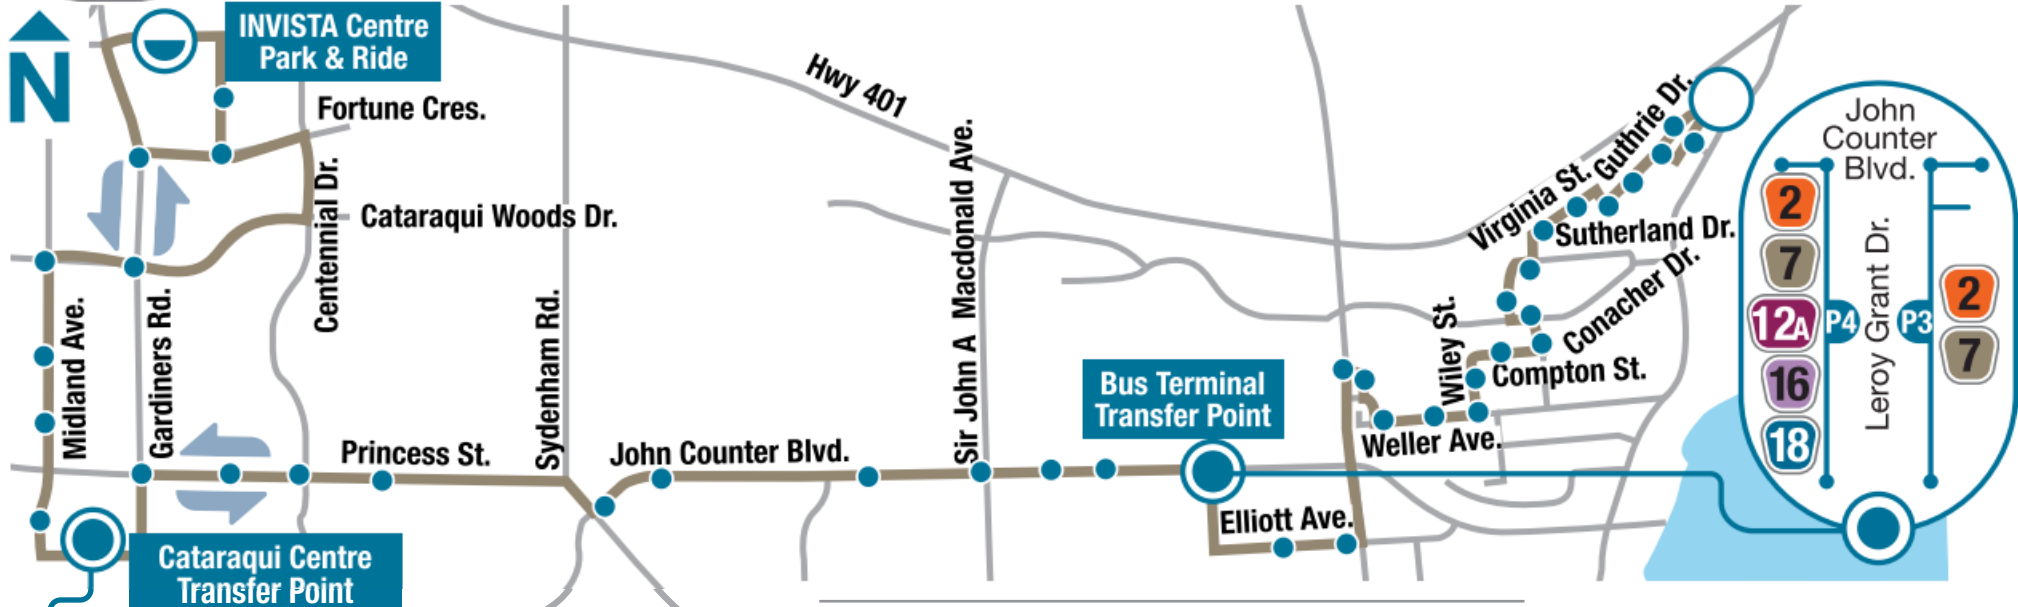

7c

Rideau Heights - INVISTA Centre

Need Guidance?
613-546-0000 TTY: 613-546-4889
(Mon.- Fri., 8 a.m. - 5 p.m.)

KingstonTransit.ca
@KingstonTransit
/KingstonTransit

- Transfer Point
- Time Point
- Park & Ride
- Stop