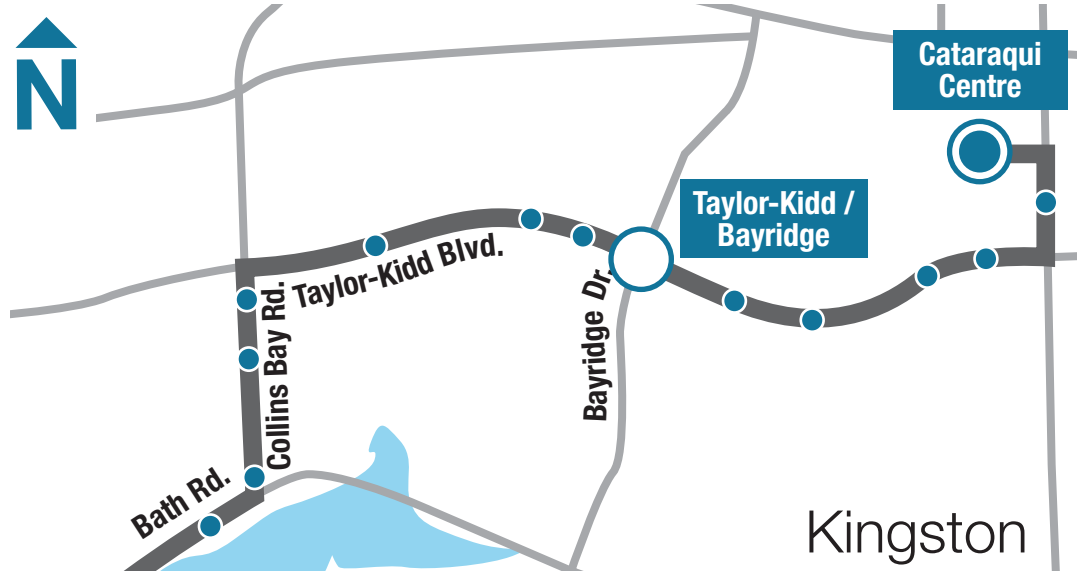

10

Amherstview - Cataraqui Centre

Route 10

Weekday To WJ Henderson Rec Centre				
	Cataraqui Centre	Taylor-Kidd / Bayridge	Loyalist / Fairfield	WJ Henderson Rec Centre
	5:55 AM	6:00 AM	6:11 AM	6:22 AM
	6:55 AM	7:00 AM	7:11 AM	7:22 AM
	7:55 AM	8:00 AM	8:11 AM	8:22 AM
	8:55 AM	9:01 AM	9:12 AM	9:25 AM
	9:55 AM	10:01 AM	10:12 AM	10:25 AM
	10:55 AM	11:01 AM	11:12 AM	11:25 AM
	11:55 AM	12:01 PM	12:12 PM	12:25 PM
	12:55 PM	1:01 PM	1:12 PM	1:25 PM
	1:55 PM	2:01 PM	2:12 PM	2:25 PM
	2:55 PM	3:01 PM	3:12 PM	3:25 PM
	3:55 PM	4:01 PM	4:12 PM	4:25 PM
	4:55 PM	5:01 PM	5:12 PM	5:25 PM
	5:55 PM	6:01 PM	6:12 PM	6:25 PM
	6:55 PM	7:01 PM	7:12 PM	7:25 PM
	7:55 PM	8:01 PM	8:12 PM	8:25 PM
	8:55 PM	9:01 PM	9:12 PM	9:25 PM
	9:55 PM	10:01 PM	10:12 PM	10:25 PM

Route 10

Sunday To WJ Henderson Rec Centre				
	Cataraqui Centre	Taylor-Kidd / Bayridge	Loyalist / Fairfield	WJ Henderson Rec Centre
	8:55 AM	9:01 AM	9:12 AM	9:25 AM
	9:55 AM	10:01 AM	10:12 AM	10:25 AM
	10:55 AM	11:01 AM	11:12 AM	11:25 AM
	11:55 AM	12:01 PM	12:12 PM	12:25 PM
	12:55 PM	1:01 PM	1:12 PM	1:25 PM
	1:55 PM	2:01 PM	2:12 PM	2:25 PM
	2:55 PM	3:01 PM	3:12 PM	3:25 PM
	3:55 PM	4:01 PM	4:12 PM	4:25 PM
	4:55 PM	5:01 PM	5:12 PM	5:25 PM
	5:55 PM	6:01 PM	6:12 PM	6:25 PM
	6:55 PM	7:01 PM	7:12 PM	7:25 PM

Sunday To Cataraqui Centre				
	WJ Henderson Rec Centre	Loyalist / Fairfield	Taylor-Kidd / Bayridge	Cataraqui Centre
	9:25 AM	9:38 AM	9:50 AM	9:55 AM
	10:25 AM	10:38 AM	10:50 AM	10:55 AM
	11:25 AM	11:38 AM	11:50 AM	11:55 AM
	12:25 PM	12:38 PM	12:50 PM	12:55 PM
	1:25 PM	1:38 PM	1:50 PM	1:55 PM
	2:25 PM	2:38 PM	2:50 PM	2:55 PM
	3:25 PM	3:38 PM	3:50 PM	3:55 PM
	4:25 PM	4:38 PM	4:50 PM	4:55 PM
	5:25 PM	5:38 PM	5:50 PM	5:55 PM
	6:25 PM	6:38 PM	6:50 PM	6:55 PM
	7:25 PM	7:38 PM	7:50 PM	7:55 PM