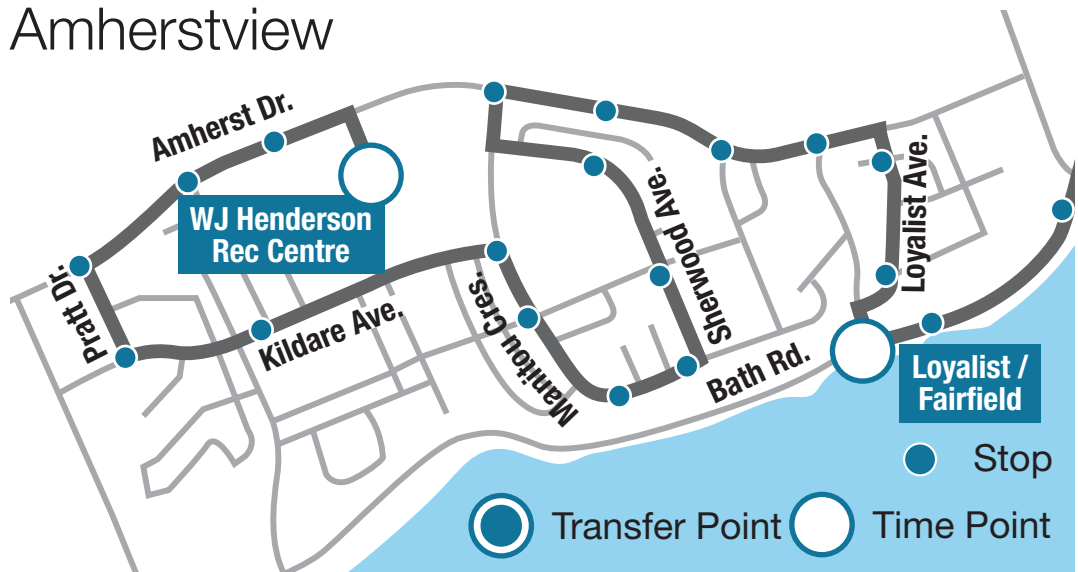

10

Amherstview - Cataraqui Centre

Route 10

Weekday To WJ Henderson Rec Centre				
	Cataraqui Centre	Taylor-Kidd / Bayridge	Loyalist / Fairfield	WJ Henderson Rec Centre
	5:55 AM	6:00 AM	6:11 AM	6:22 AM
	6:55 AM	7:00 AM	7:11 AM	7:22 AM
	7:55 AM	8:00 AM	8:11 AM	8:22 AM
	8:55 AM	9:01 AM	9:12 AM	9:25 AM
	9:55 AM	10:01 AM	10:12 AM	10:25 AM
	10:55 AM	11:01 AM	11:12 AM	11:25 AM
	11:55 AM	12:01 PM	12:12 PM	12:25 PM
	12:55 PM	1:01 PM	1:12 PM	1:25 PM
	1:55 PM	2:01 PM	2:12 PM	2:25 PM
	2:55 PM	3:01 PM	3:12 PM	3:25 PM
	3:55 PM	4:01 PM	4:12 PM	4:25 PM
	4:55 PM	5:01 PM	5:12 PM	5:25 PM
	5:55 PM	6:01 PM	6:12 PM	6:25 PM
	6:55 PM	7:01 PM	7:12 PM	7:25 PM
	7:55 PM	8:01 PM	8:12 PM	8:25 PM
	8:55 PM	9:01 PM	9:12 PM	9:25 PM
	9:55 PM	10:01 PM	10:12 PM	10:25 PM

Route 10

Saturday To WJ Henderson Rec Centre				
	Cataraqui Centre	Taylor-Kidd / Bayridge	Loyalist / Fairfield	WJ Henderson Rec Centre
	6:55 AM	7:01 AM	7:12 AM	7:25 AM
	7:55 AM	8:01 AM	8:12 AM	8:25 AM
	8:55 AM	9:01 AM	9:12 AM	9:25 AM
	9:55 AM	10:01 AM	10:12 AM	10:25 AM
	10:55 AM	11:01 AM	11:12 AM	11:25 AM
	11:55 AM	12:01 PM	12:12 PM	12:25 PM
	12:55 PM	1:01 PM	1:12 PM	1:25 PM
	1:55 PM	2:01 PM	2:12 PM	2:25 PM
	2:55 PM	3:01 PM	3:12 PM	3:25 PM
	3:55 PM	4:01 PM	4:12 PM	4:25 PM
	4:55 PM	5:01 PM	5:12 PM	5:25 PM
	5:55 PM	6:01 PM	6:12 PM	6:25 PM
	6:55 PM	7:01 PM	7:12 PM	7:25 PM
	7:55 PM	8:01 PM	8:12 PM	8:25 PM
	8:55 PM	9:01 PM	9:12 PM	9:25 PM

Route 10

Sunday To WJ Henderson Rec Centre				
	Cataraqui Centre	Taylor-Kidd / Bayridge	Loyalist / Fairfield	WJ Henderson Rec Centre
	8:55 AM	9:01 AM	9:12 AM	9:25 AM
	9:55 AM	10:01 AM	10:12 AM	10:25 AM
	10:55 AM	11:01 AM	11:12 AM	11:25 AM
	11:55 AM	12:01 PM	12:12 PM	12:25 PM
	12:55 PM	1:01 PM	1:12 PM	1:25 PM
	1:55 PM	2:01 PM	2:12 PM	2:25 PM
	2:55 PM	3:01 PM	3:12 PM	3:25 PM
	3:55 PM	4:01 PM	4:12 PM	4:25 PM
	4:55 PM	5:01 PM	5:12 PM	5:25 PM
	5:55 PM	6:01 PM	6:12 PM	6:25 PM
	6:55 PM	7:01 PM	7:12 PM	7:25 PM