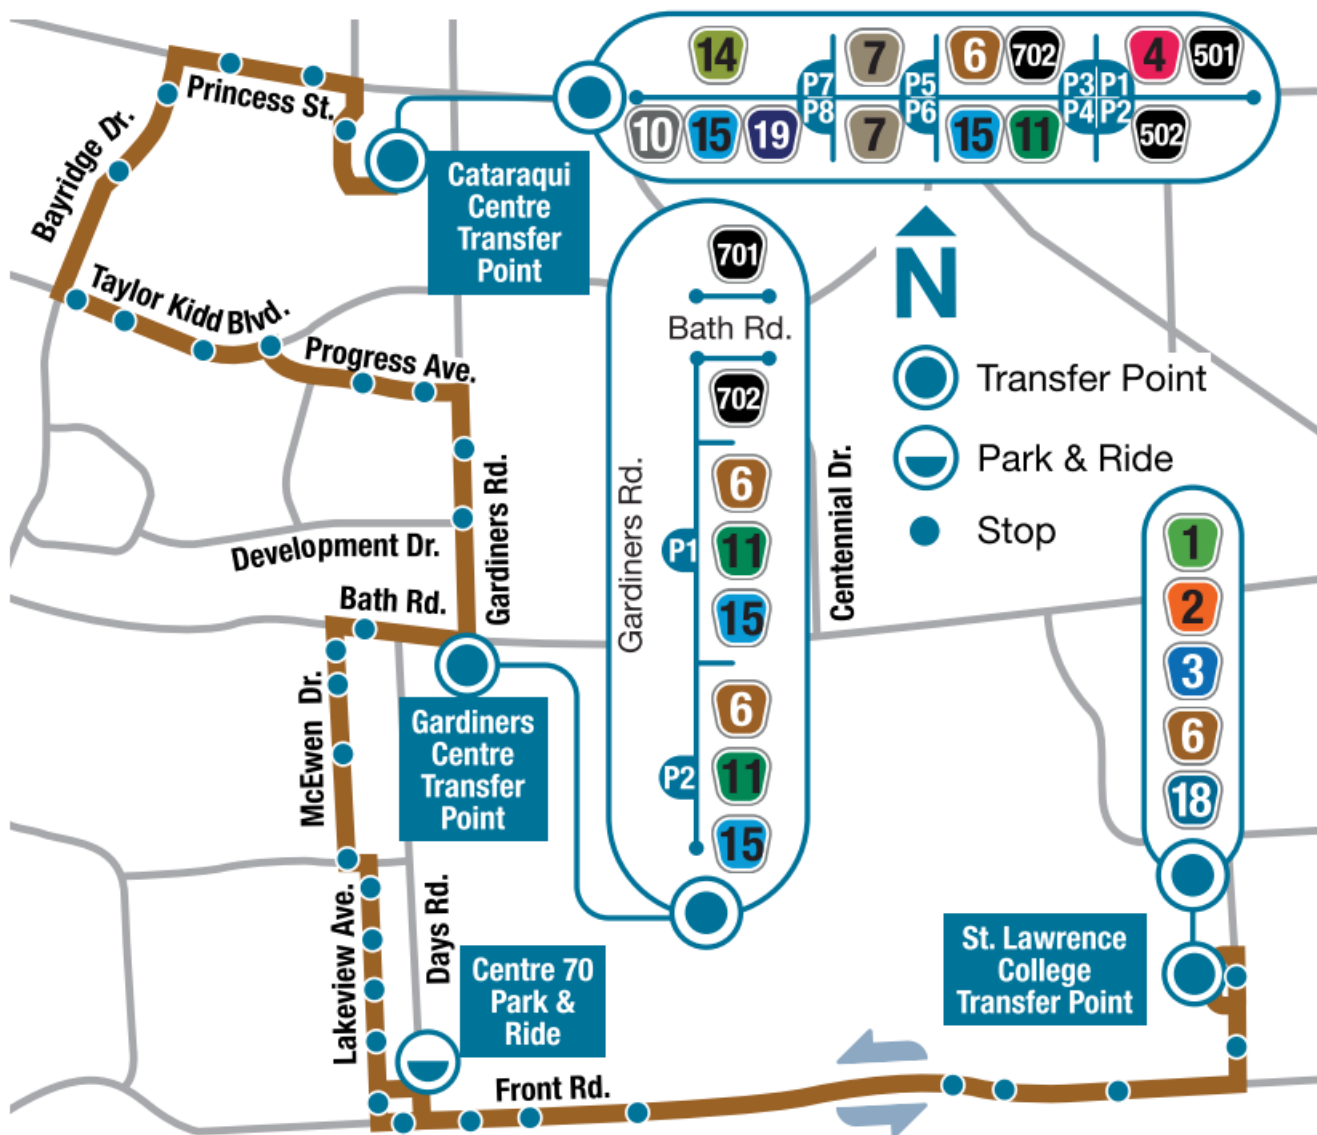

6

Cataraqui Centre - St. Lawrence College

Need Guidance?
613-546-0000 TTY: 613-546-4889
(Mon.- Fri., 8 a.m. - 5 p.m.)

KingstonTransit.ca
@KingstonTransit
/KingstonTransit

Bus stop locations and schedules are subject to change. Kingston Transit does not provide service on New Year's Day, Good Friday or Christmas Day. Up-to-date service alerts can be found on our website: KingstonTransit.ca/ServiceAlerts

St. Lawrence College			Cataraqui Centre		
----------------------	--	--	------------------	--	--

	Monday - Friday					
	Cataraqui Centre	Gardiners Centre	St. Lawrence College	St. Lawrence College	Gardiners Centre	Cataraqui Centre
A.M.	6:02	6:16	6:30	6:30	6:45	7:00
	6:32	6:46	7:00	7:00	7:15	7:30
	7:00	7:15	7:30	7:30	7:45	8:00
	Every 30 minutes					
P.M.	2:30	2:46	3:02	3:03	3:18	3:34
	3:00	3:16	3:32	3:33	3:48	4:04
	3:30	3:46	4:02	4:03	4:18	4:34
	4:00	4:16	4:32	4:33	4:48	5:04
	4:30	4:46	5:02	5:03	5:18	5:34
	5:00	5:16	5:32	5:33	5:48	6:03
	5:30	5:46	6:02	6:03	6:18	6:33
	6:00	6:15	6:30	6:30	6:45	7:00
	6:30	6:45	7:00	7:00	7:15	7:30
	7:30	7:45	8:00	8:00	8:15	8:30
	8:30	8:45	9:00	9:00	9:15	9:30
	9:30	9:45	10:00	10:00	10:15	10:30
	10:30	10:45	11:00	11:00	11:14	11:27*

	Saturday					
	Cataraqui Centre	Gardiners Centre	St. Lawrence College	St. Lawrence College	Gardiners Centre	Cataraqui Centre
A.M.	6:02	6:16	6:30	6:30	6:45	7:00
	6:32	6:46	7:00	7:00	7:15	7:30
	7:00	7:15	7:30	7:30	7:45	8:00
	Every 30 minutes					
P.M.	6:30	6:45	7:00	7:00	7:15	7:30
	7:30	7:45			7:45	8:00
	8:30	8:45			8:45	8:59
	9:30	9:45			9:45	9:59
	10:30	10:45			10:45	10:57

	Sunday			
	Cataraqui Centre	Gardiners Centre	St. Lawrence College	Cataraqui Centre
A.M.	8:30	8:45		8:45 9:00
	9:30	9:45		9:45 9:30
	Every 60 minutes			
P.M.	8:30	8:45		8:45 9:00*

* Service ends here

■ In transit