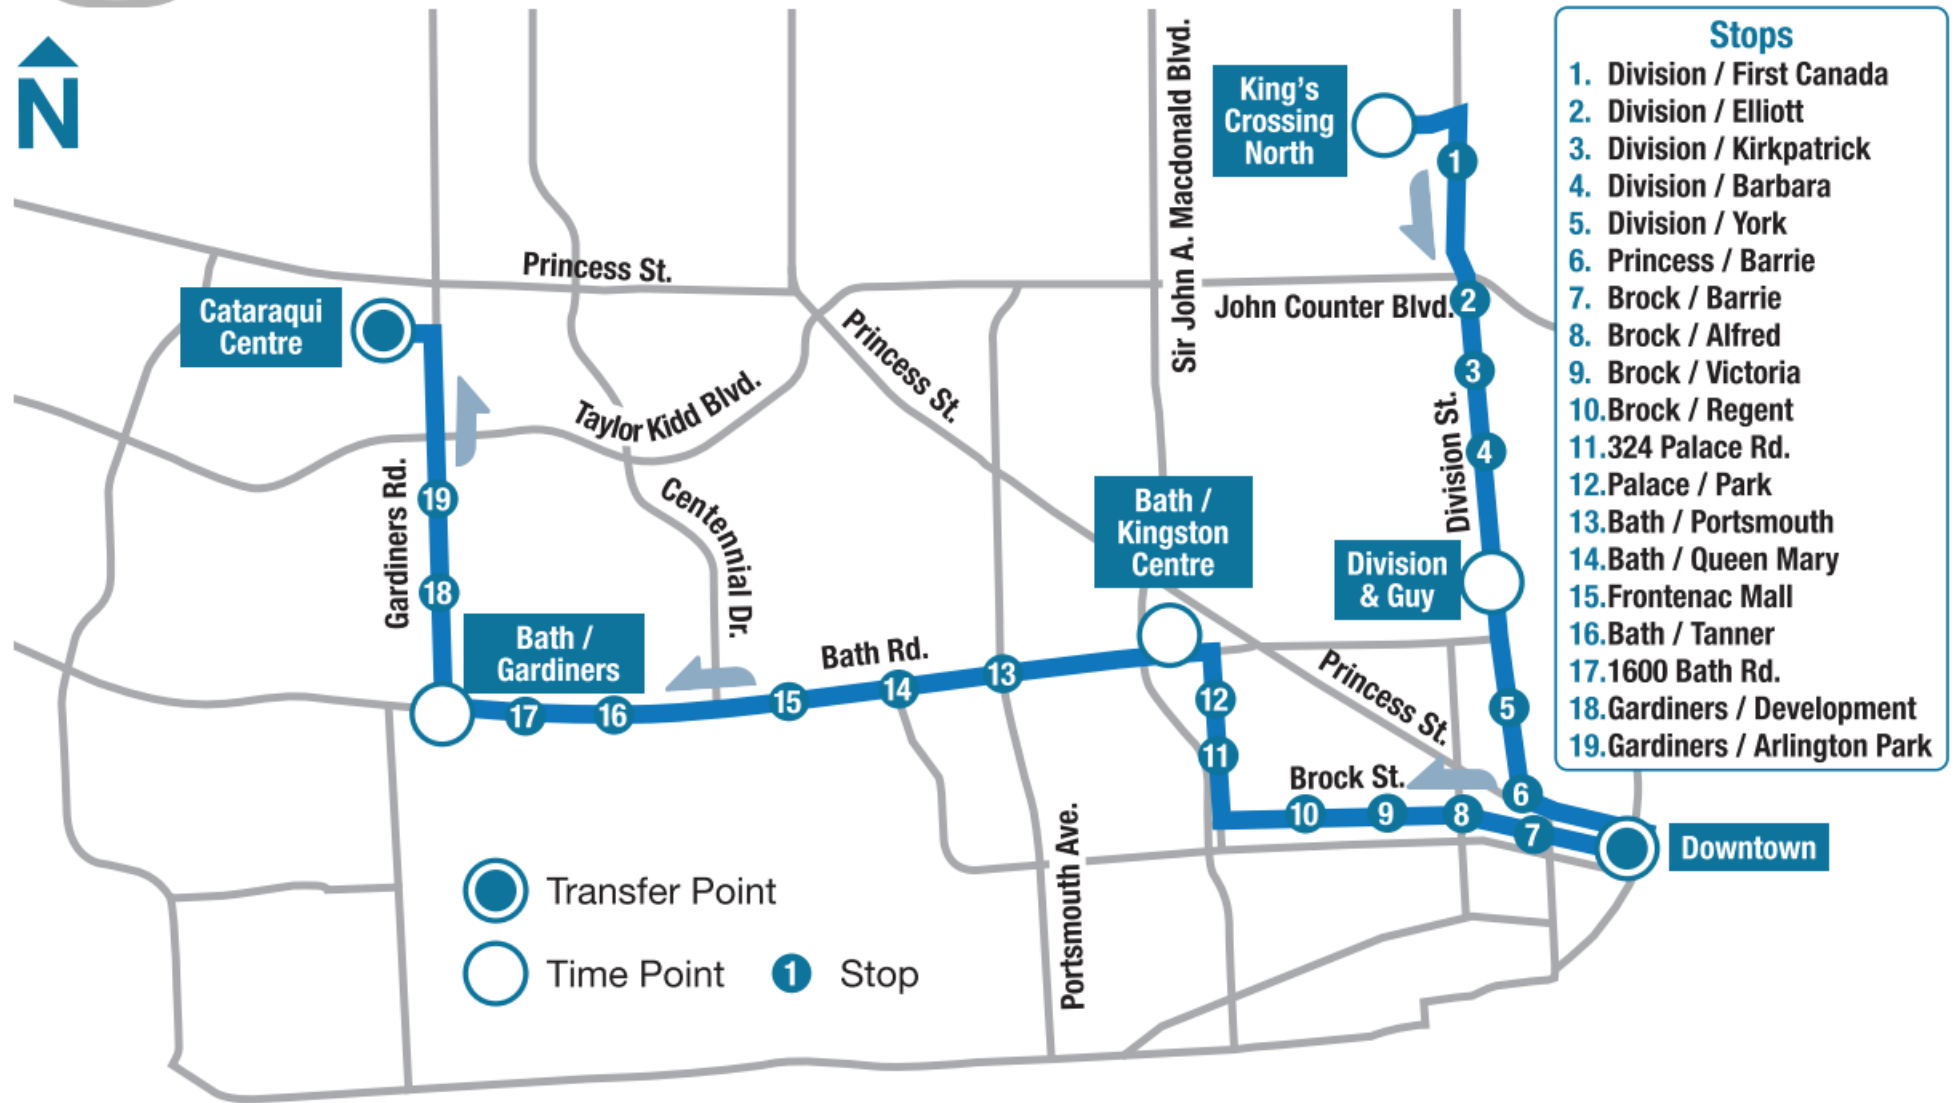

701

Express | King's Crossing North - Cataraqui Centre