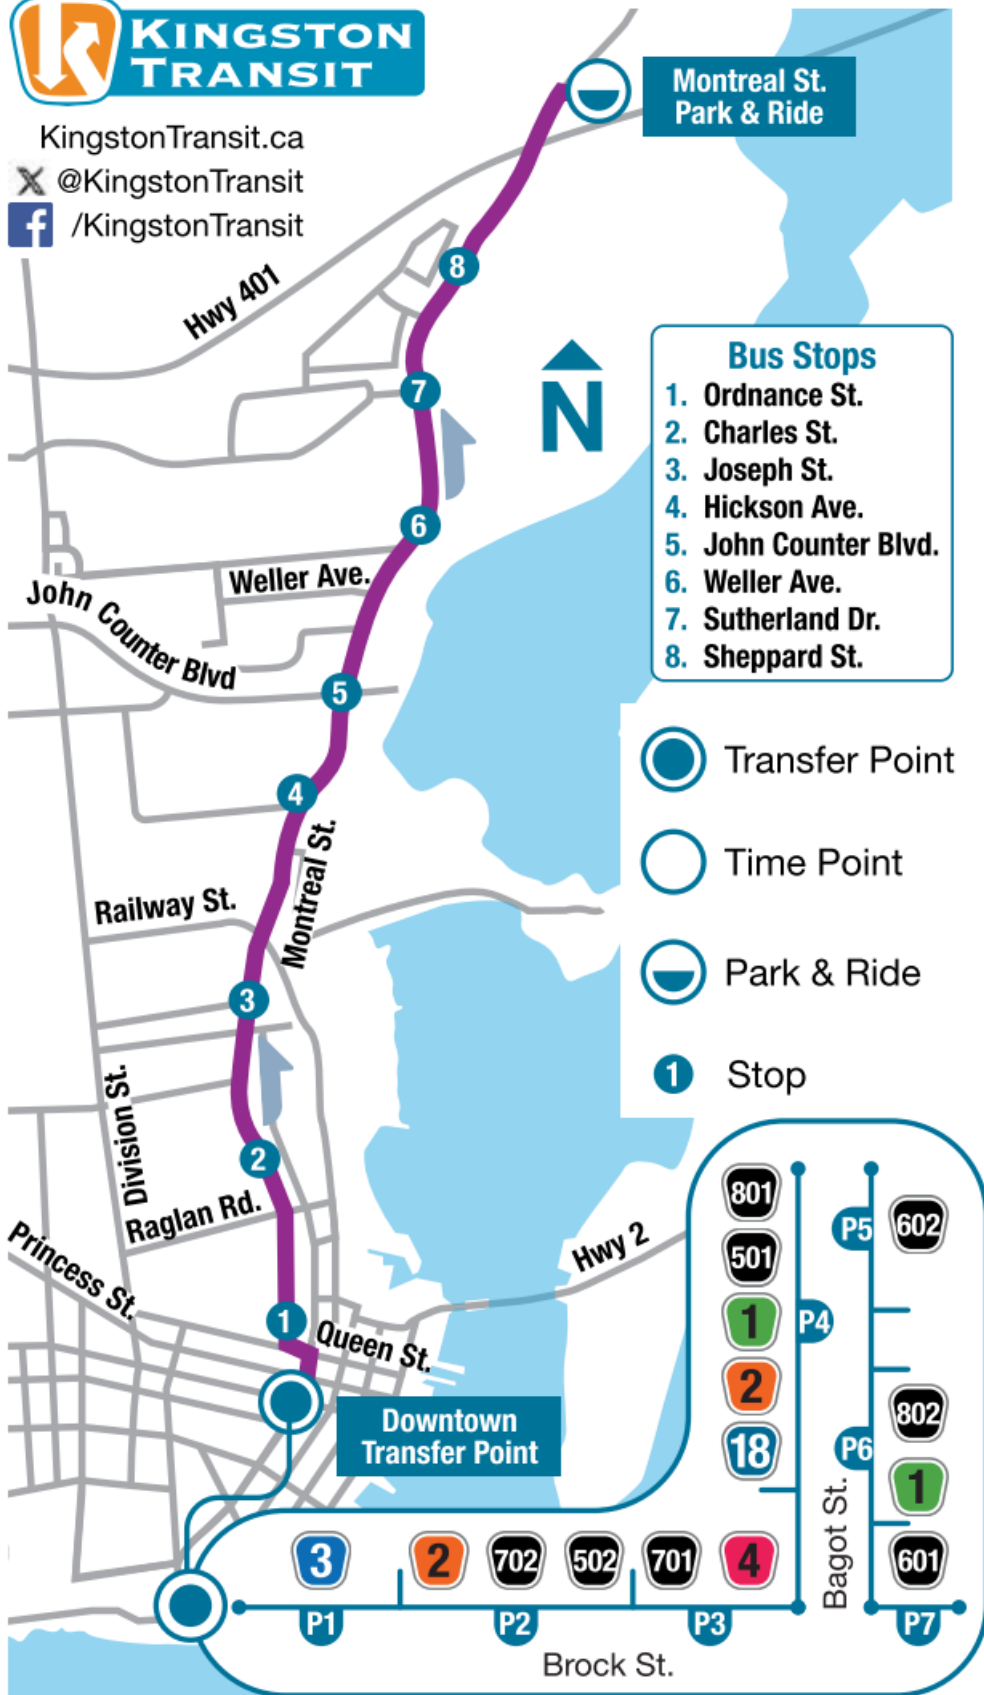

802 Express | Downtown - Montreal St. Park & Ride

KingstonTransit.ca
 @KingstonTransit
 /KingstonTransit

Monday - Friday

A.M.	Downtown	Montreal St. Park & Ride
	6:25	6:37
	6:45	6:57
	7:05	7:17
	7:25	7:37
	Every 20 minutes until	
	9:25	9:37
	10:00	10:12
	10:35	10:47
	Every 35 minutes until	
P.M.	3:45	4:00
	4:05	4:21
	Every 20 minutes until	
	6:40	6:53
	7:15	7:28
	7:50	8:03

Saturday - Sunday

A.M.	Downtown	Montreal St. Park & Ride
	6:25	6:37
	7:00	7:12
	7:35	7:47
	8:10	8:22
	8:45	8:57
	Every 40 minutes until	
P.M.	6:05	6:17
	6:40	6:52
	7:15	7:27
	7:50	8:02
	8:25	8:37*

* Service ends here