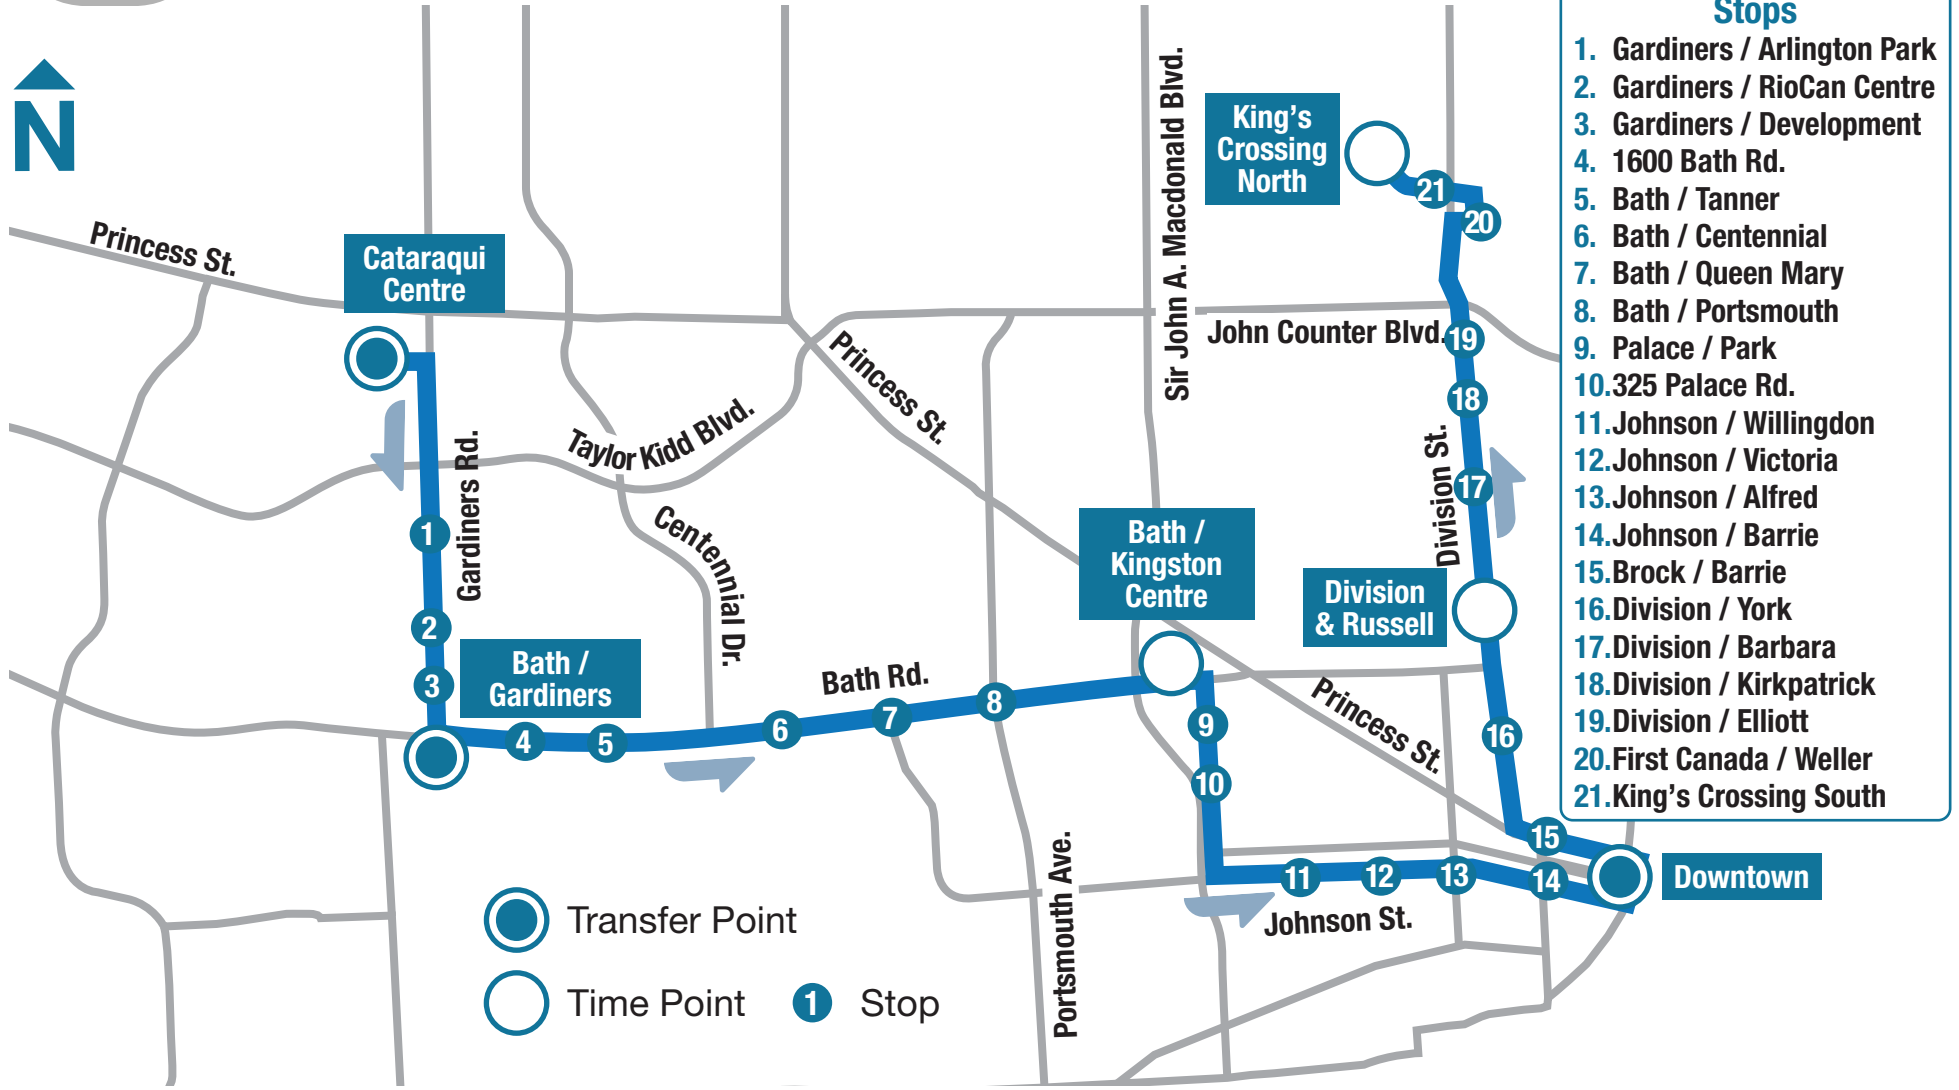

701

Express | King's Crossing North - Cataraqui Centre

702

Express | Cataraqui Centre - King's Crossing North

Stops

1. Gardiners / Arlington Park
2. Gardiners / RioCan Centre
3. Gardiners / Development
4. 1600 Bath Rd.
5. Bath / Tanner
6. Bath / Centennial
7. Bath / Queen Mary
8. Bath / Portsmouth
9. Palace / Park
10. 325 Palace Rd.
11. Johnson / Willingdon
12. Johnson / Victoria
13. Johnson / Alfred
14. Johnson / Barrie
15. Brock / Barrie
16. Division / York
17. Division / Barbara
18. Division / Kirkpatrick
19. Division / Elliott
20. First Canada / Weller
21. King's Crossing South