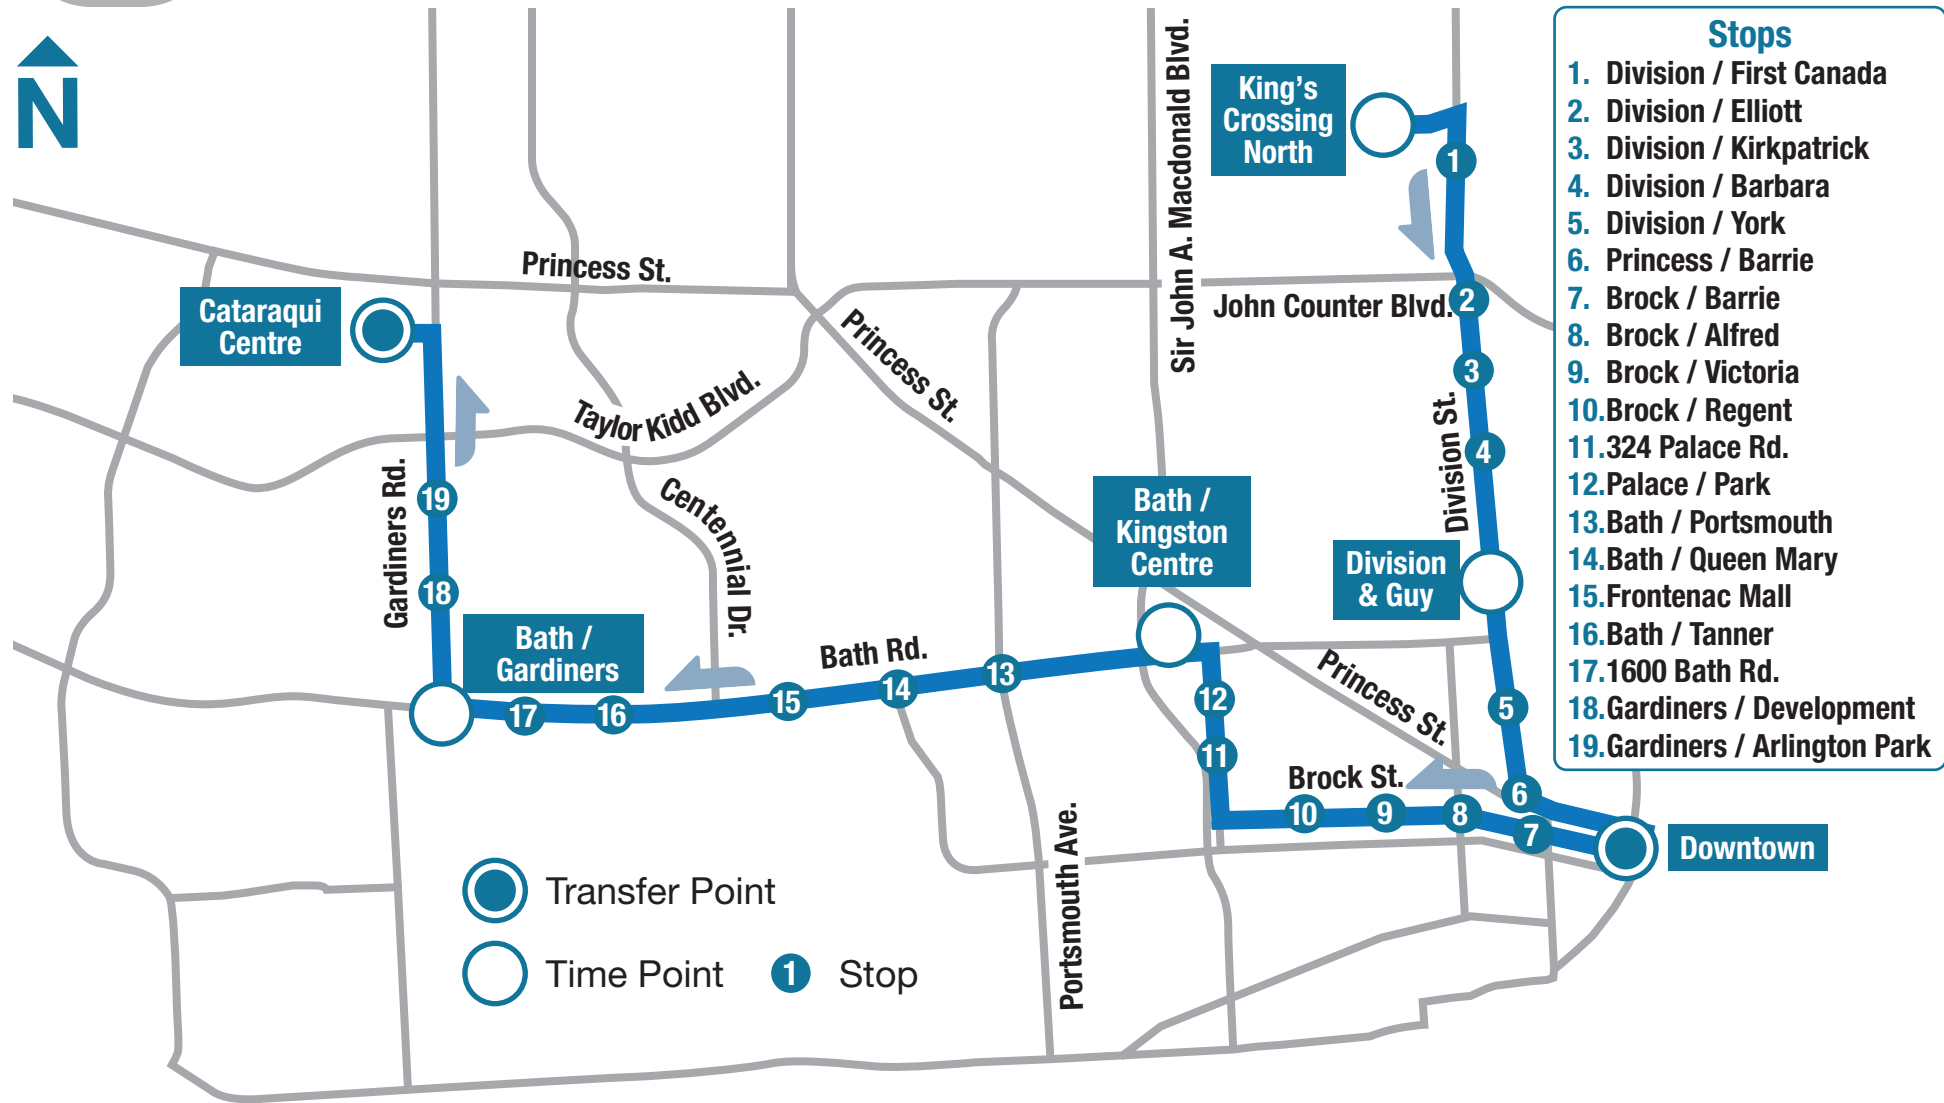

701

Express | King's Crossing North - Cataraqui Centre

702

Express | Cataraqui Centre - King's Crossing North

Stops

1. Gardiners / Arlington Park
2. Gardiners / RioCan Centre
3. Gardiners / Development
4. 1600 Bath Rd.
5. Bath / Tanner
6. Bath / Centennial
7. Bath / Queen Mary
8. Bath / Portsmouth
9. Palace / Park
10. 325 Palace Rd.
11. Johnson / Willingdon
12. Johnson / Victoria
13. Johnson / Alfred
14. Johnson / Barrie
15. Brock / Barrie
16. Division / York
17. Division / Barbara
18. Division / Kirkpatrick
19. Division / Elliott
20. First Canada / Weller
21. King's Crossing South