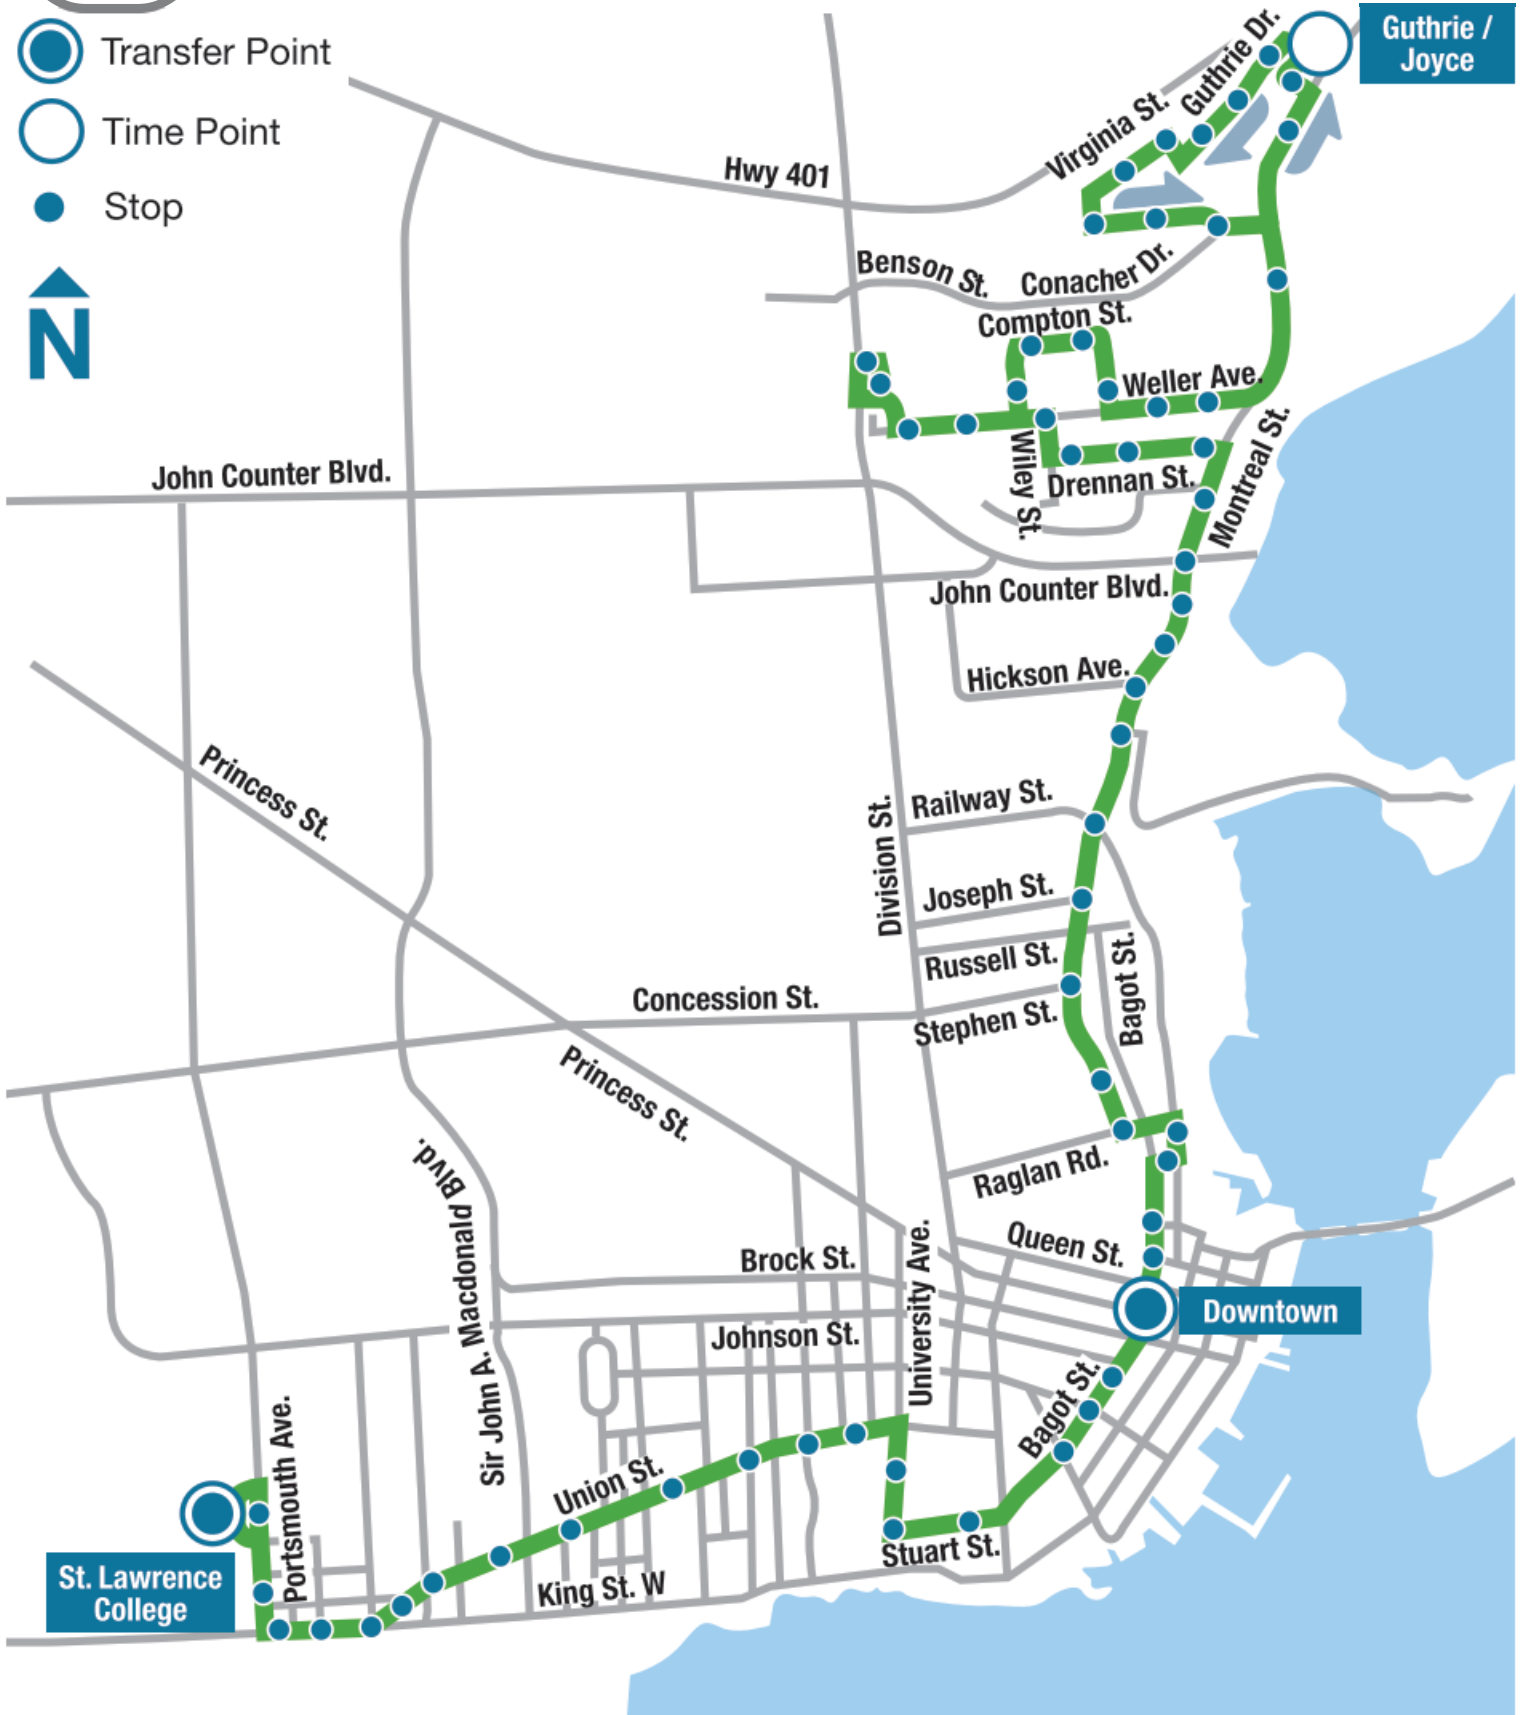

1

Montreal St. - St. Lawrence College

Transfer Point

Time Point

Stop

St.Lawrence College

1

Montreal St.

Guthrie /Joyce

Downtown
(arrive)

Downtown
(depart)

St Lawrence
College

St Lawrence
College

Downtown
(arrive)

Downtown
(depart)

Guthrie /Joyce

Every 30 minutes

P.M.	5:15	5:41	5:45	6:00	6:00	6:15	6:20	6:45
	5:45	6:11	6:15	6:30	6:30	6:45	6:50	7:15
	6:15	6:41	6:45	7:00	7:00	7:15	7:20	7:45
	6:45	7:11	7:15	7:30	7:30	7:45	7:50	8:15
	7:15	7:41	7:45	8:00	8:00	8:15	8:20	8:45
	7:45	8:11	8:15	8:30	8:30	8:45	8:50	9:15
	8:15	8:41	8:45	9:00	9:00	9:15	9:20	9:40
	8:45	9:11	9:15	9:30	9:30	9:45	9:50	10:10
	9:15	9:40	9:45	10:00	10:00	10:15	10:20	10:40
	9:40	10:05	10:15	10:30	10:30	10:45	10:50	11:10
	10:10	10:35	10:45	11:00	11:00	11:15	11:20	11:40
	10:40	11:05	11:10	11:25				