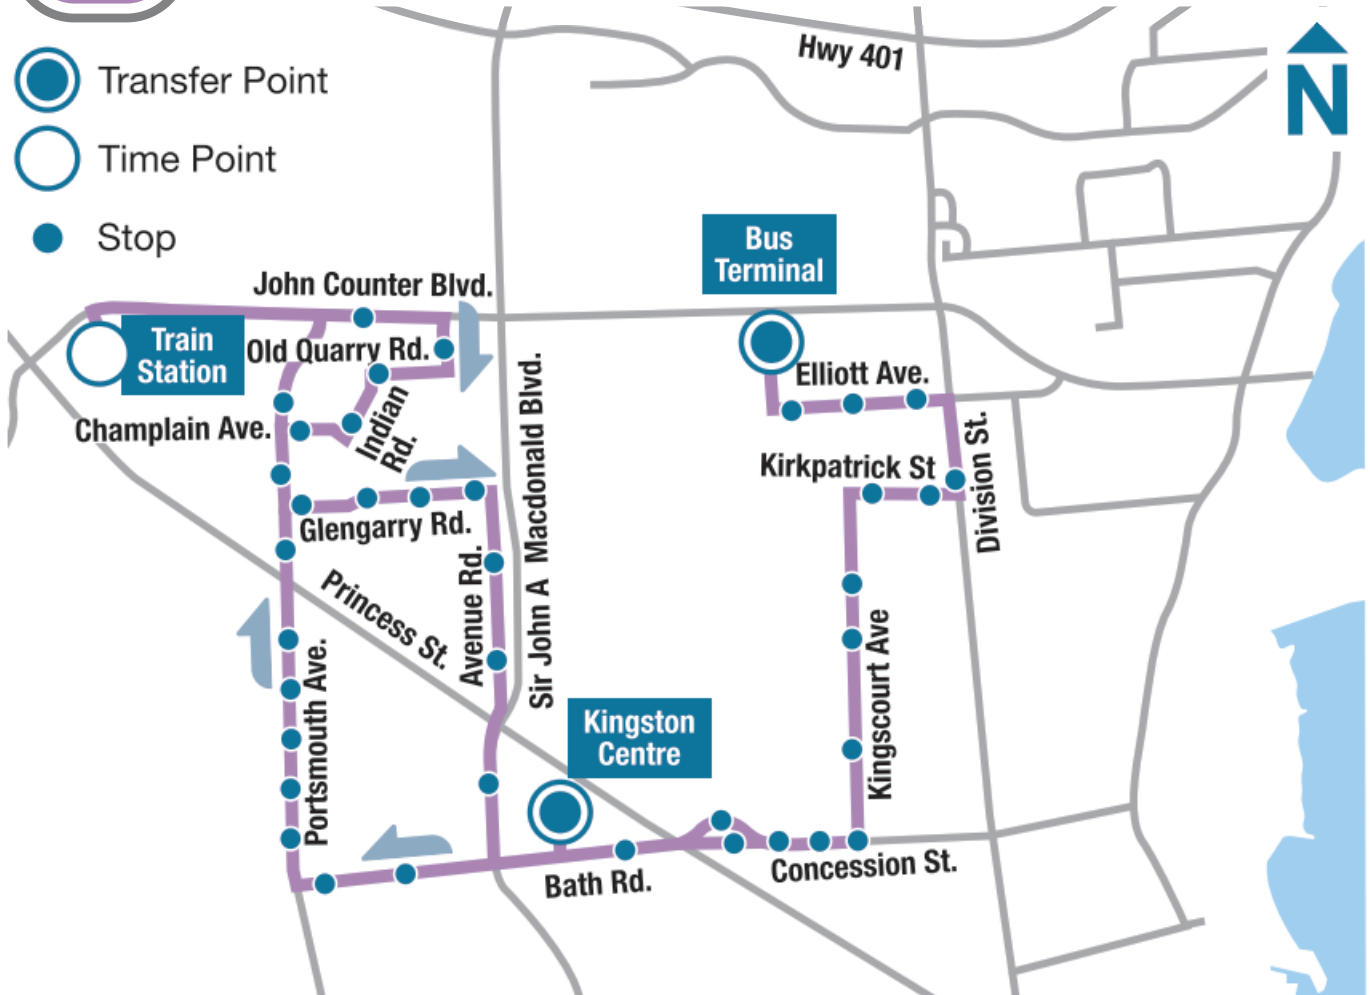

16

Train Station – Bus Terminal

-  Transfer Point
-  Time Point
-  Stop

16
Bus Terminal Train Station

16
Bus Terminal Train Station

16
Bus Terminal Train Station

Monday - Friday

Saturday

	Train Station	Kingston Centre (arrive)	Kingston Centre (depart)	Bus Terminal	Bus Terminal	Kingston Centre	Train Station
					5:34	5:47	
					7:45	8:00	8:10
	8:10	8:22	8:30	8:44	8:45	9:00	9:10
	9:10	9:23	9:30	9:44	9:45	10:00	10:10
	10:10	10:23	10:30	10:45	10:45	11:00	11:10
	11:10	11:23	11:30	11:45	11:45	12:00	12:10
	12:10	12:23	12:30	12:45	12:45	1:00	1:10
	1:10	1:23	1:30	1:45	1:45	2:00	2:10
	2:10	2:23	2:30	2:45	2:45	3:00	3:10
	3:10	3:23	3:30	3:45	3:45	4:00	4:10
	4:10	4:23	4:30	4:45	4:45	5:00	5:10
	5:10	5:23	5:30	5:45	5:45	6:00	6:10
	6:10	6:23	6:30	6:45	6:45	7:00	7:10
	7:10	7:23	7:30	7:44	7:45	8:00	8:10
			8:30	8:42			
			11:42	11:54			