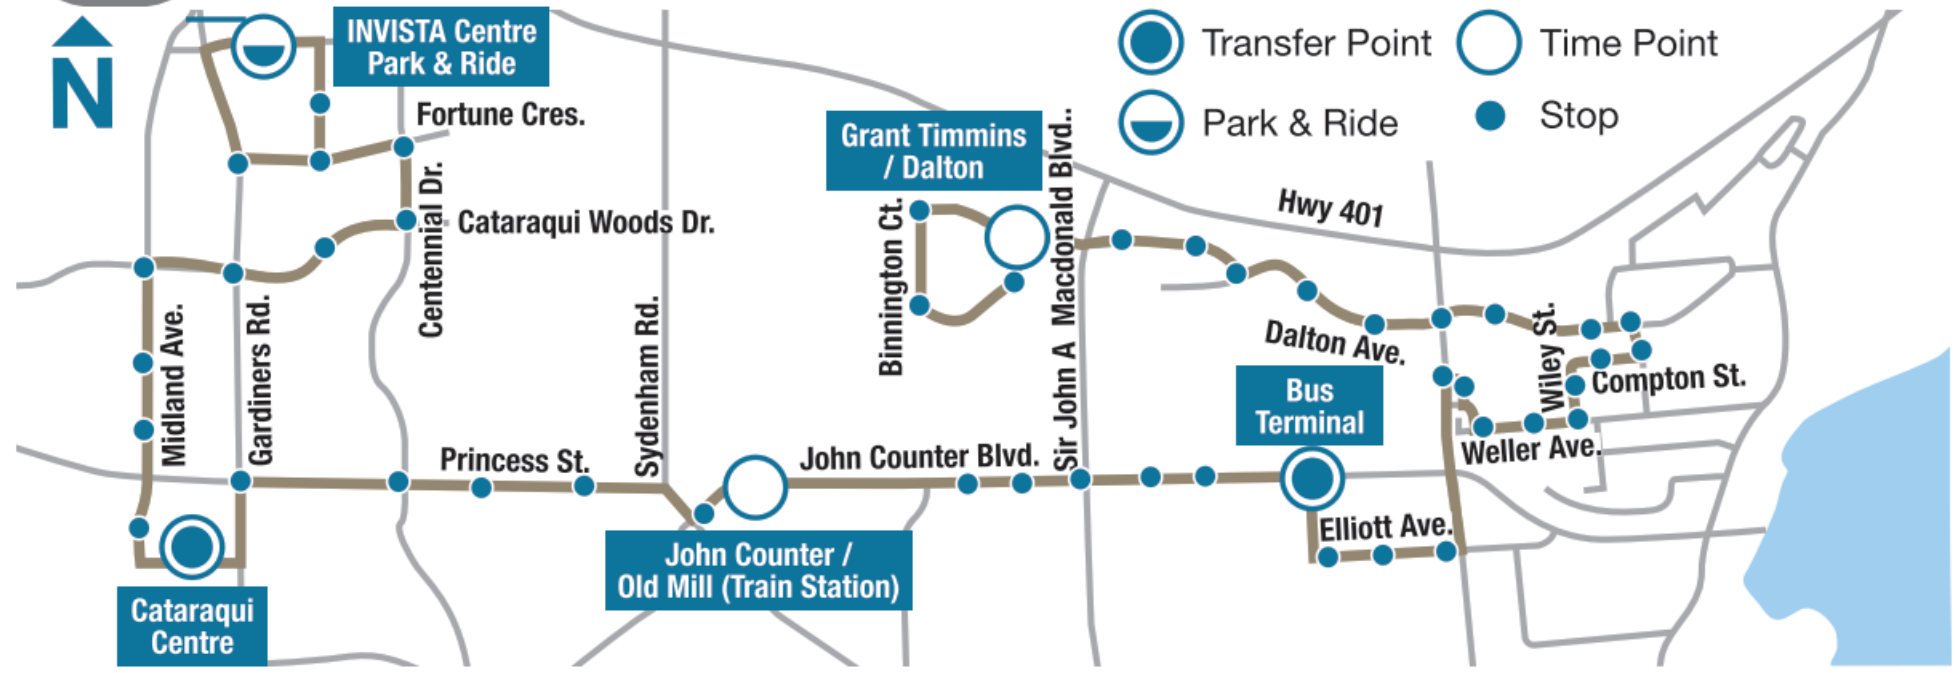

7A

Division/Dalton - INVISTA Centre

7c

Rideau Heights - INVISTA Centre

Guthrie / Joyce	Grant Timmins / Dalton	Bus Terminal (arrive)	Bus Terminal (depart)	John Counter / Old Mill (Train Station)	Cataraqi Centre (arrive)	Cataraqi Centre (depart)	INVISTA Centre (arrive)	INVISTA Centre (depart)	Cataraqi Centre (arrive)	Cataraqi Centre (depart)	John Counter / Old Mill (Train Station)	Bus Terminal	Grant Timmins / Dalton	Guthrie / Joyce
-----------------	------------------------	-----------------------	-----------------------	---	--------------------------	--------------------------	-------------------------	-------------------------	--------------------------	--------------------------	---	--------------	------------------------	-----------------

Guthrie / Joyce	Grant Timmins / Dalton	Bus Terminal (arrive)	Bus Terminal (depart)	John Counter / Old Mill (Train Station)	Cataraqi Centre	INVISTA Centre (arrive)	INVISTA Centre (depart)	Cataraqi Centre (arrive)	Cataraqi Centre (depart)	John Counter / Old Mill (Train Station)	Bus Terminal (arrive)	Bus Terminal (depart)	Grant Timmins / Dalton	Guthrie / Joyce
-----------------	------------------------	-----------------------	-----------------------	---	-----------------	-------------------------	-------------------------	--------------------------	--------------------------	---	-----------------------	-----------------------	------------------------	-----------------