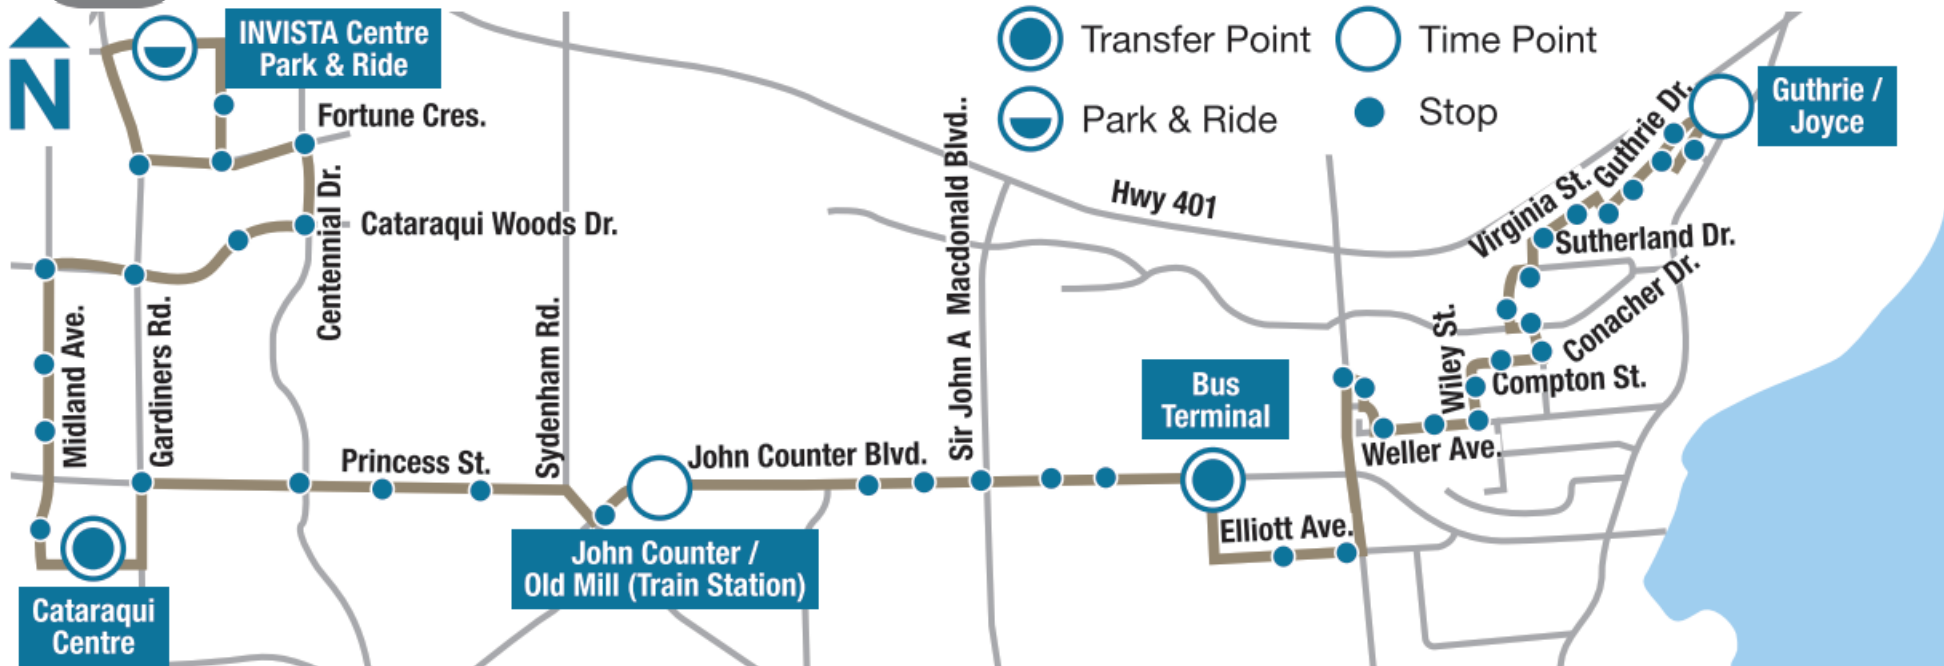

7A

Division/Dalton - INVISTA Centre

7c

Rideau Heights - INVISTA Centre

Guthrie / Joyce	Grant Timmins / Dalton	Bus Terminal (arrive)	Bus Terminal (depart)	John Counter / Old Mill (Train Station)	Cataraqi Centre (arrive)	Cataraqi Centre (depart)	INVISTA Centre (arrive)	INVISTA Centre (depart)	Cataraqi Centre (arrive)	Cataraqi Centre (depart)	John Counter / Old Mill (Train Station)	Bus Terminal	Grant Timmins / Dalton	Guthrie / Joyce
-----------------	------------------------	-----------------------	-----------------------	---	--------------------------	--------------------------	-------------------------	-------------------------	--------------------------	--------------------------	---	--------------	------------------------	-----------------

Guthrie / Joyce	Grant Timmins / Dalton	Bus Terminal (arrive)	Bus Terminal (depart)	John Counter / Old Mill (Train Station)	Cataraqi Centre	INVISTA Centre (arrive)	INVISTA Centre (depart)	Cataraqi Centre (arrive)	Cataraqi Centre (depart)	John Counter / Old Mill (Train Station)	Bus Terminal (arrive)	Bus Terminal (depart)	Grant Timmins / Dalton	Guthrie / Joyce
-----------------	------------------------	-----------------------	-----------------------	---	-----------------	-------------------------	-------------------------	--------------------------	--------------------------	---	-----------------------	-----------------------	------------------------	-----------------