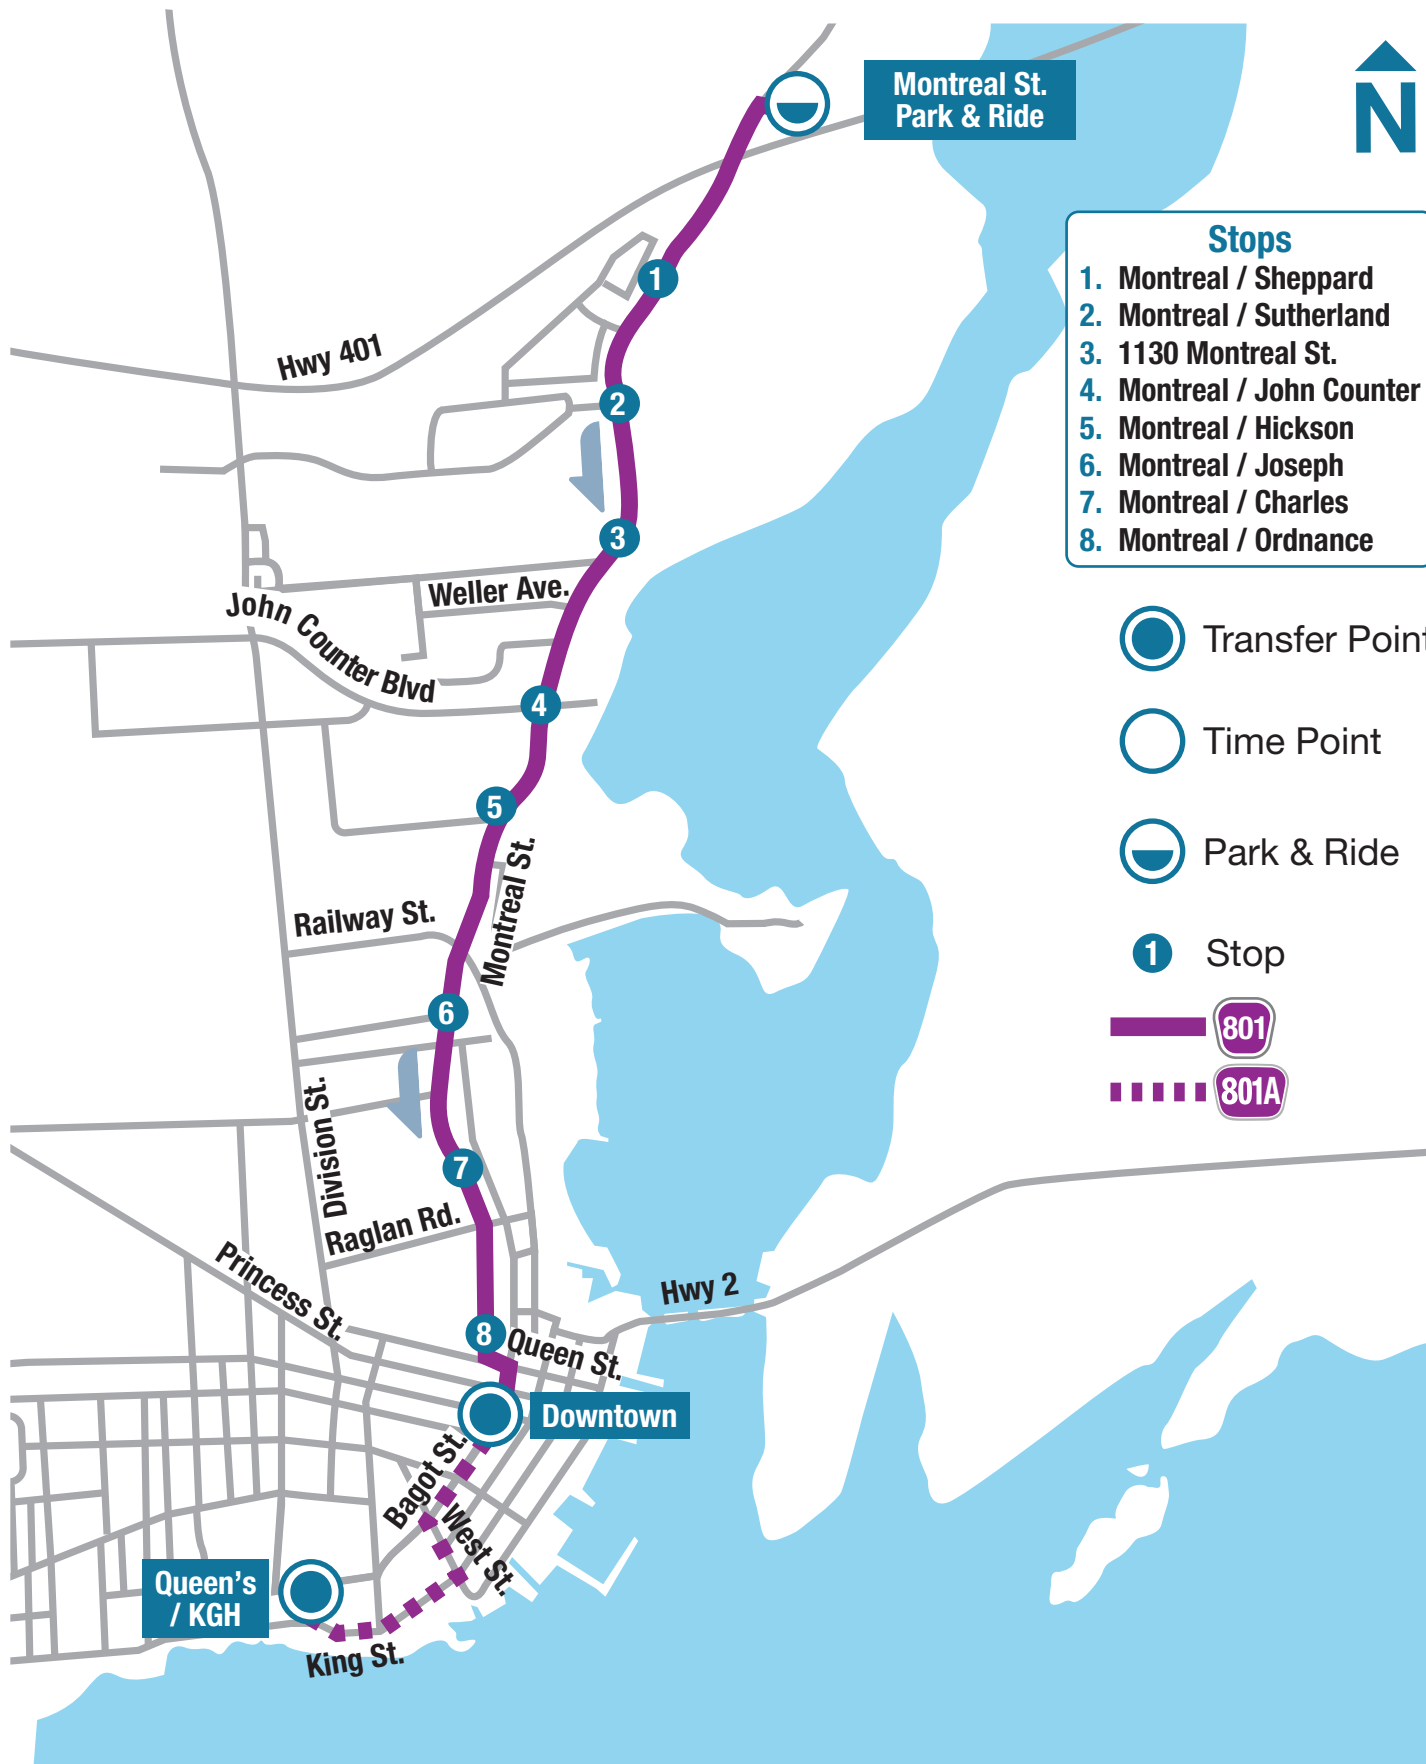

# Express | Montreal St. Park & Ride – Queen's

### Stops

1. Montreal / Sheppard
2. Montreal / Sutherland
3. 1130 Montreal St.
4. Montreal / John Counter
5. Montreal / Hickson
6. Montreal / Joseph
7. Montreal / Charles
8. Montreal / Ordance

Transfer Point

Weekend		To Queen's / KGH	
	Montreal St. Park & Ride	Downtown	Queen's/Kingston General Hospital
	9:14 AM	9:27 AM	-
	9:44 AM	9:57 AM	-
	10:14 AM	10:27 AM	-
	10:44 AM	10:57 AM	-
	11:14 AM	11:27 AM	-
	11:44 AM	11:57 AM	-
	12:14 PM	12:27 PM	-
	12:44 PM	12:57 PM	-
	1:14 PM	1:27 PM	-
	1:44 PM	1:57 PM	-
	2:14 PM	2:27 PM	-
	2:44 PM	2:57 PM	-
	3:14 PM	3:27 PM	-
	3:44 PM	3:57 PM	-
	4:14 PM	4:27 PM	-
	4:44 PM	4:57 PM	-
	5:14 PM	5:27 PM	-
	5:44 PM	5:57 PM	-
	6:14 PM	6:27 PM	-
	6:44 PM	6:57 PM	-

Weekend		To Montreal St. Park & Ride	
	Queen's/Kingston General Hospital	Downtown	Montreal St. Park & Ride
	-	10:30 AM	10:43 AM
	-	11:00 AM	11:13 AM
	-	11:30 AM	11:43 AM
	-	12:00 PM	12:13 PM
	-	12:30 PM	12:43 PM
	-	1:00 PM	1:13 PM
	-	1:30 PM	1:43 PM
	-	2:00 PM	2:13 PM
	-	2:30 PM	2:43 PM
	-	3:00 PM	3:13 PM
	-	3:30 PM	3:43 PM
	-	4:00 PM	4:13 PM
	-	4:30 PM	4:43 PM
	-	5:00 PM	5:13 PM
	-	5:30 PM	5:43 PM
	-	6:00 PM	6:13 PM
	-	6:30 PM	6:43 PM
	-	7:00 PM	7:13 PM
	-	7:30 PM	7:43 PM
	-	8:00 PM	8:13 PM