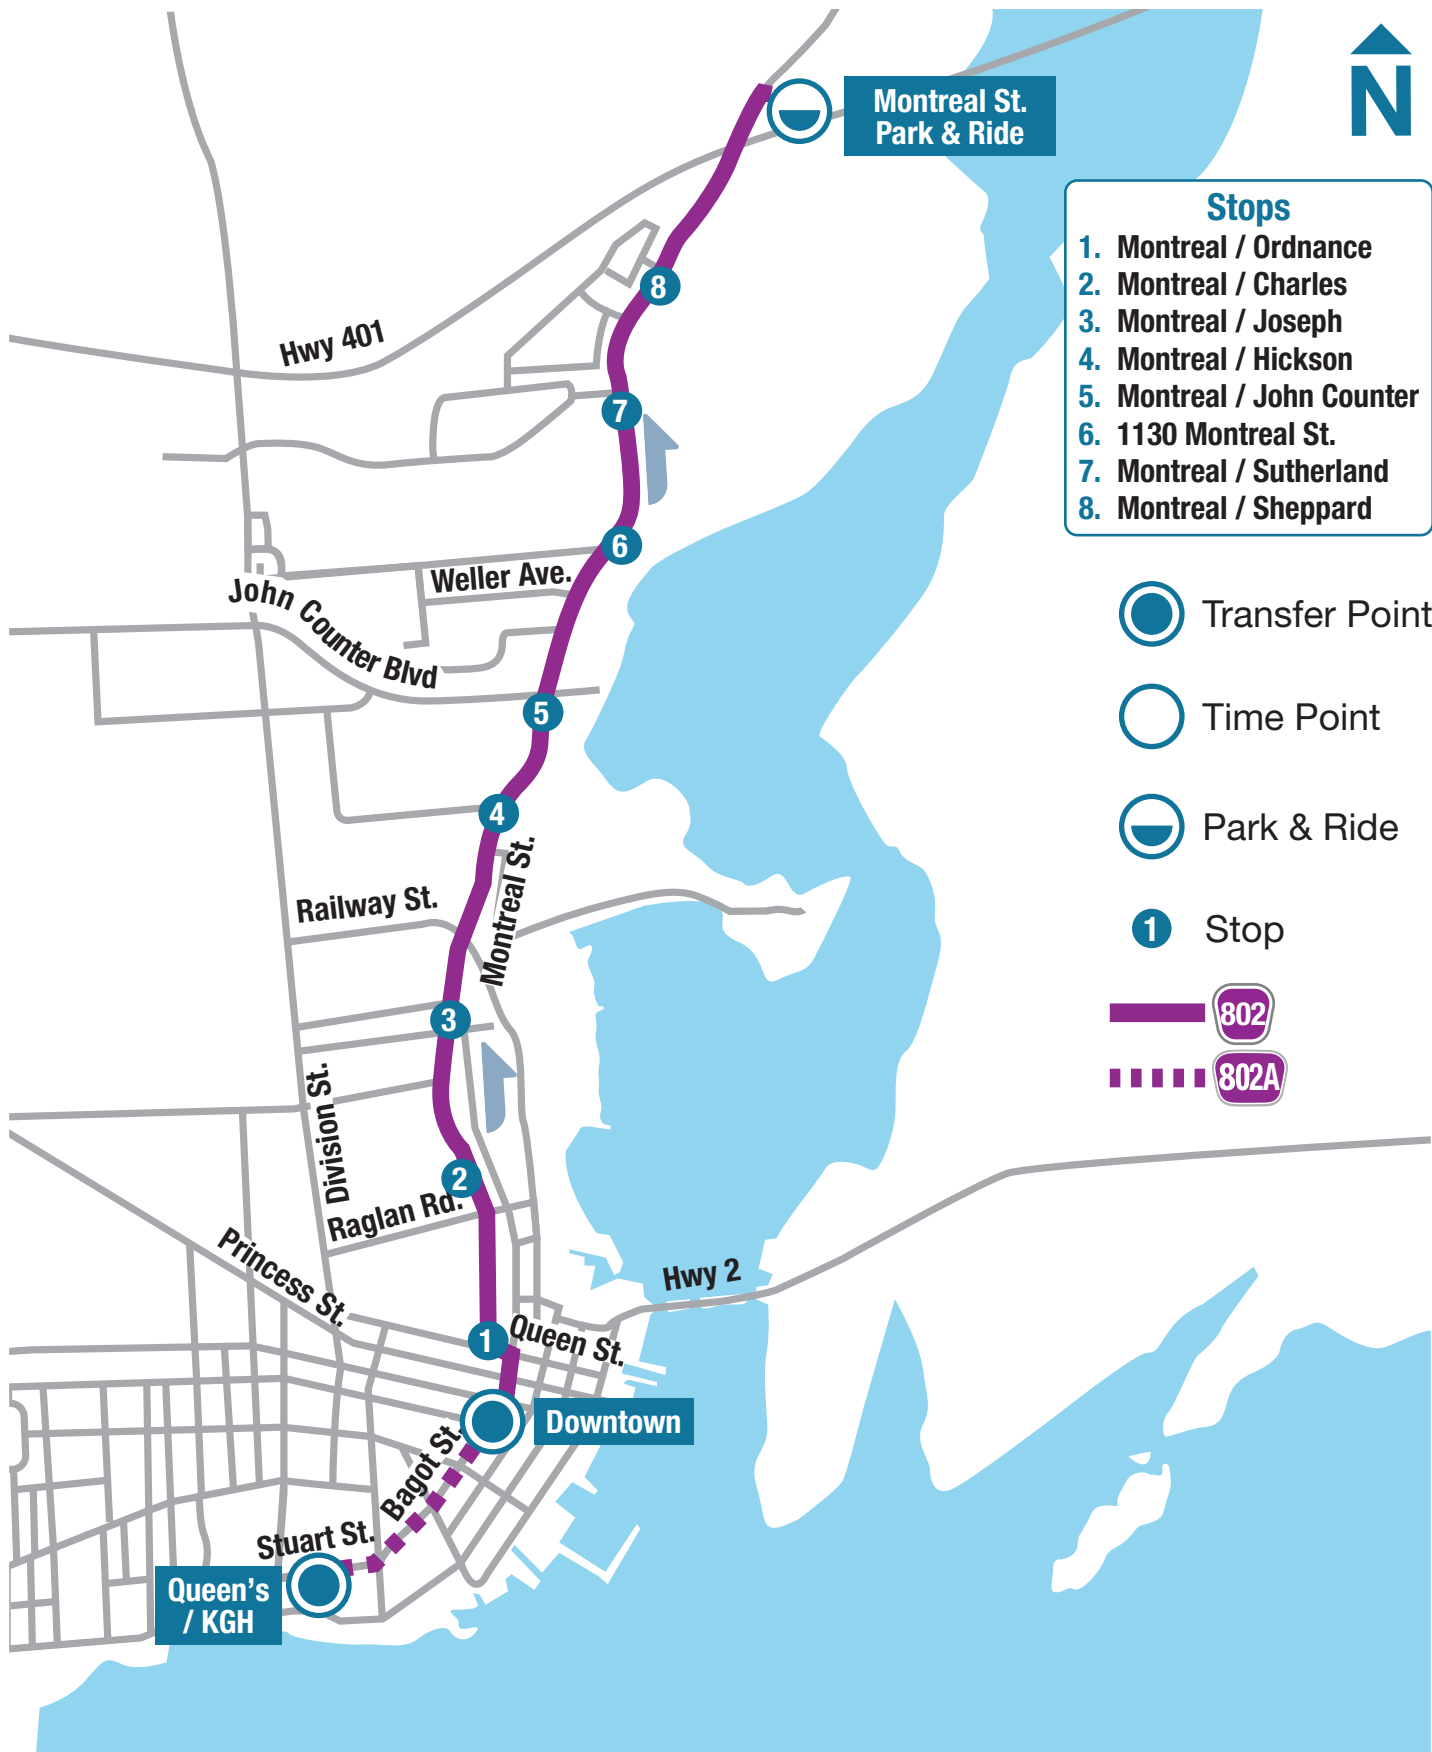

### Stops

1. Montreal / Sheppard
2. Montreal / Sutherland
3. 1130 Montreal St.
4. Montreal / John Counter
5. Montreal / Hickson
6. Montreal / Joseph
7. Montreal / Charles
8. Montreal / Ordance

Transfer Point

# Express | Queen's — Montreal St. Park & Ride

# Express 801-802

Weekday To Queen's / KGH			
	Montreal St. Park & Ride	Downtown	Queen's/Kingston General Hospital
A	5:50 AM	6:07 AM	6:12 AM
A	6:20 AM	6:35 AM	6:40 AM
A	6:40 AM	6:55 AM	7:00 AM
A	7:00 AM	7:15 AM	7:20 AM
A	7:20 AM	7:33 AM	7:38 AM
A	7:40 AM	7:55 AM	8:00 AM
A	8:00 AM	8:15 AM	8:20 AM
A	8:20 AM	8:35 AM	8:40 AM
A	8:40 AM	8:53 AM	8:58 AM
	9:15 AM	9:28 AM	-
	9:45 AM	9:59 AM	-
	10:15 AM	10:29 AM	-
	10:45 AM	10:59 AM	-
	11:15 AM	11:29 AM	-
	11:45 AM	11:59 AM	-
	12:15 PM	12:29 PM	-
	12:45 PM	12:59 PM	-
	1:15 PM	1:29 PM	-
	1:45 PM	1:59 PM	-
	2:15 PM	2:29 PM	-
A	2:45 PM	3:00 PM	3:05 PM
A	3:15 PM	3:35 PM	3:40 PM
A	3:40 PM	3:55 PM	4:00 PM
A	4:00 PM	4:15 PM	4:20 PM
A	4:20 PM	4:35 PM	4:40 PM
A	4:40 PM	4:55 PM	5:00 PM
A	5:00 PM	5:15 PM	5:20 PM
A	5:20 PM	5:35 PM	5:40 PM
A	5:40 PM	5:55 PM	6:00 PM
A	6:00 PM	6:15 PM	6:20 PM
A	6:20 PM	6:35 PM	6:40 PM
	6:45 PM	6:58 PM	-
	7:15 PM	7:28 PM	-
	7:45 PM	7:58 PM	-
	8:15 PM	8:28 PM	-

Weekend		To Queen's / KGH	
	Montreal St. Park & Ride	Downtown	Queen's/Kingston General Hospital
	9:14 AM	9:27 AM	-
	9:44 AM	9:57 AM	-
	10:14 AM	10:27 AM	-
	10:44 AM	10:57 AM	-
	11:14 AM	11:27 AM	-
	11:44 AM	11:57 AM	-
	12:14 PM	12:27 PM	-
	12:44 PM	12:57 PM	-
	1:14 PM	1:27 PM	-
	1:44 PM	1:57 PM	-
	2:14 PM	2:27 PM	-
	2:44 PM	2:57 PM	-
	3:14 PM	3:27 PM	-
	3:44 PM	3:57 PM	-
	4:14 PM	4:27 PM	-
	4:44 PM	4:57 PM	-
	5:14 PM	5:27 PM	-
	5:44 PM	5:57 PM	-
	6:14 PM	6:27 PM	-
	6:44 PM	6:57 PM	-